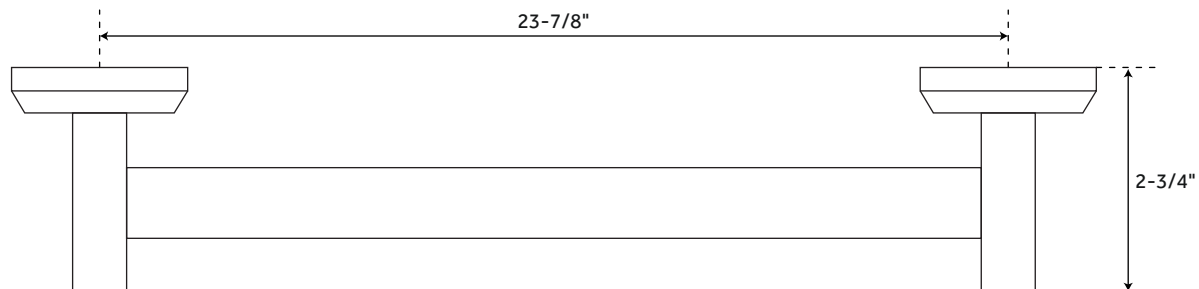

# 24" STANSFIELD

TOWEL BAR - CHROME

SKU: 917800

## FEATURES

Installation Type: Wall Mount  
Design: Modern  
Material: Brass/Zinc  
Length:  $25\text{-}3/4"$   
Depth:  $2\text{-}3/4"$   
Assembly Required: No  
Base Plate Length:  $1\text{-}7/8"$   
Base Plate Height:  $2\text{-}3/8"$   
Centers:  $23\text{-}7/8"$