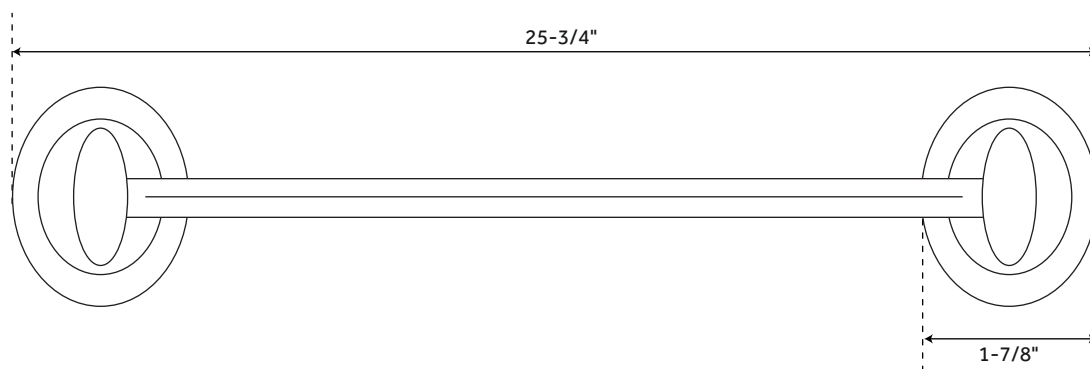

# 24" STANSFIELD

TOWEL BAR - CHROME

SKU: 917800

## FEATURES

Installation Type: Wall Mount  
Design: Modern  
Material: Brass/Zinc  
Length:  $25\text{-}3/4"$   
Depth:  $2\text{-}3/4"$   
Assembly Required: No  
Base Plate Length:  $1\text{-}7/8"$   
Base Plate Height:  $2\text{-}3/8"$   
Centers:  $23\text{-}7/8"$