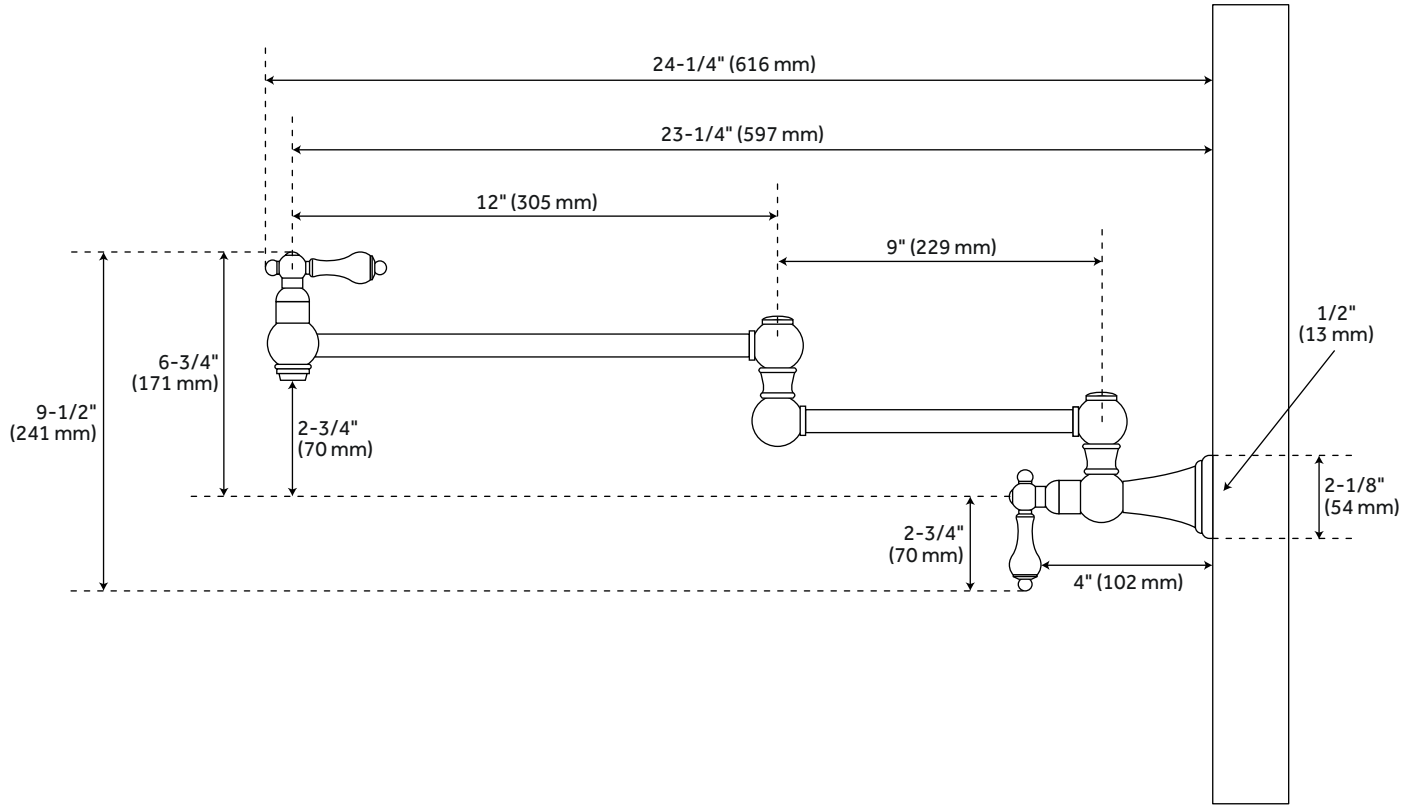

## RETRACTABLE WALL-MOUNT POT FILLER FAUCET

SKU: 917488

### FEATURES

Installation Type: Wall Mount  
Faucet Holes: 1  
Faucet Centers: Single-Hole  
Handle Type: Lever  
Length: 2-1/8"  
Width: 24-1/4"  
Height: 9-1/2"  
Height To Spout: 2-3/4"  
Spout Reach: 23-1/4"  
Base Plate Length: 2-1/8"  
Base Plate Width: 2-1/8"  
Handle Length: 2-3/4"  
Height to Bottom of Handle: 4"  
IPS: 1/2"  
Drain Included: No  
Maximum Flow Rate: 1.8 gpm  
(gallons per minute)