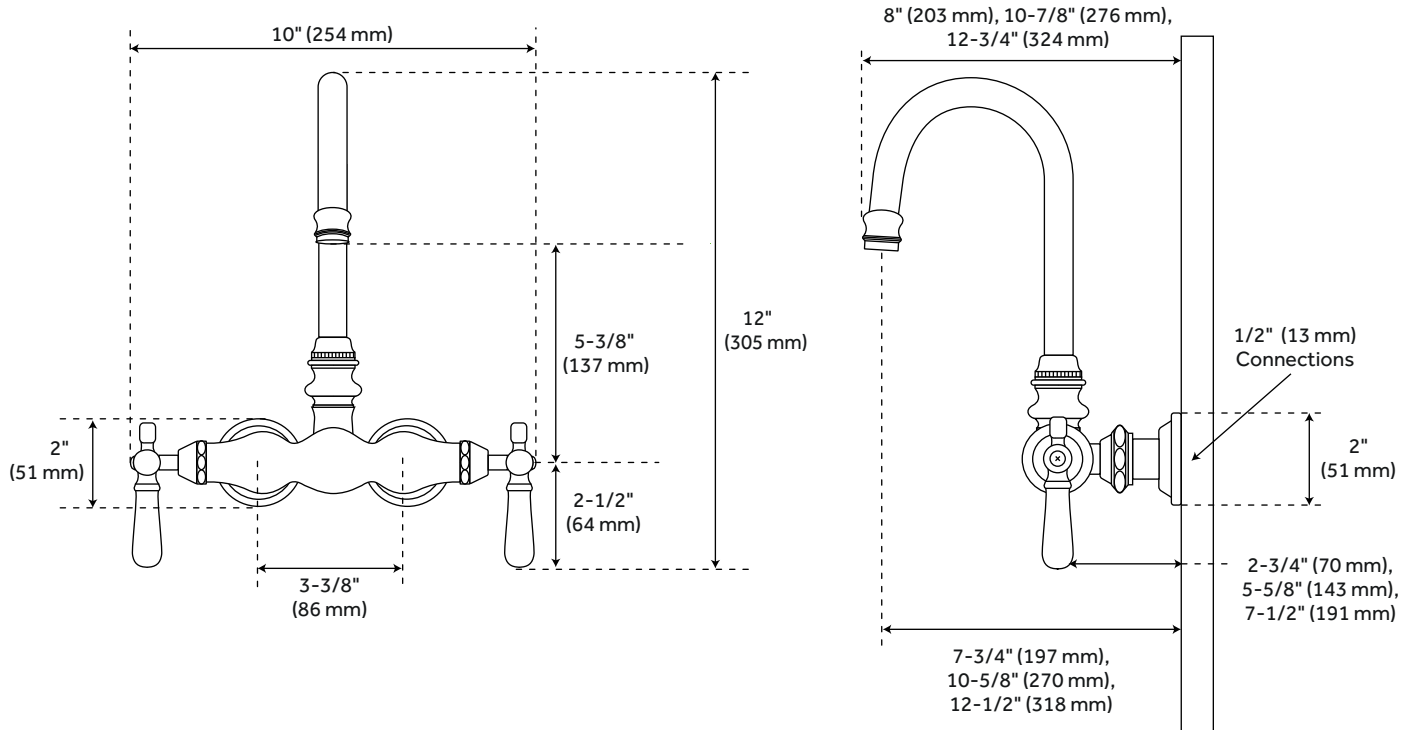

GOOSENECK

SPOUT WALL-MOUNT TUB FAUCET WITH WALL COUPLERS

SKU: 917405

FEATURES

Faucet Centers: 3-3/8"
Handle Type: Lever
Features: Gooseneck
Material: Brass
Length: 10"
Height: 12"
Height To Spout: 5-3/8"
Handle Material: Porcelain
Hot and Cold Indicators: Yes
Base Plate Length: 2"
Base Plate Width: 2"
Couplers Included: Yes