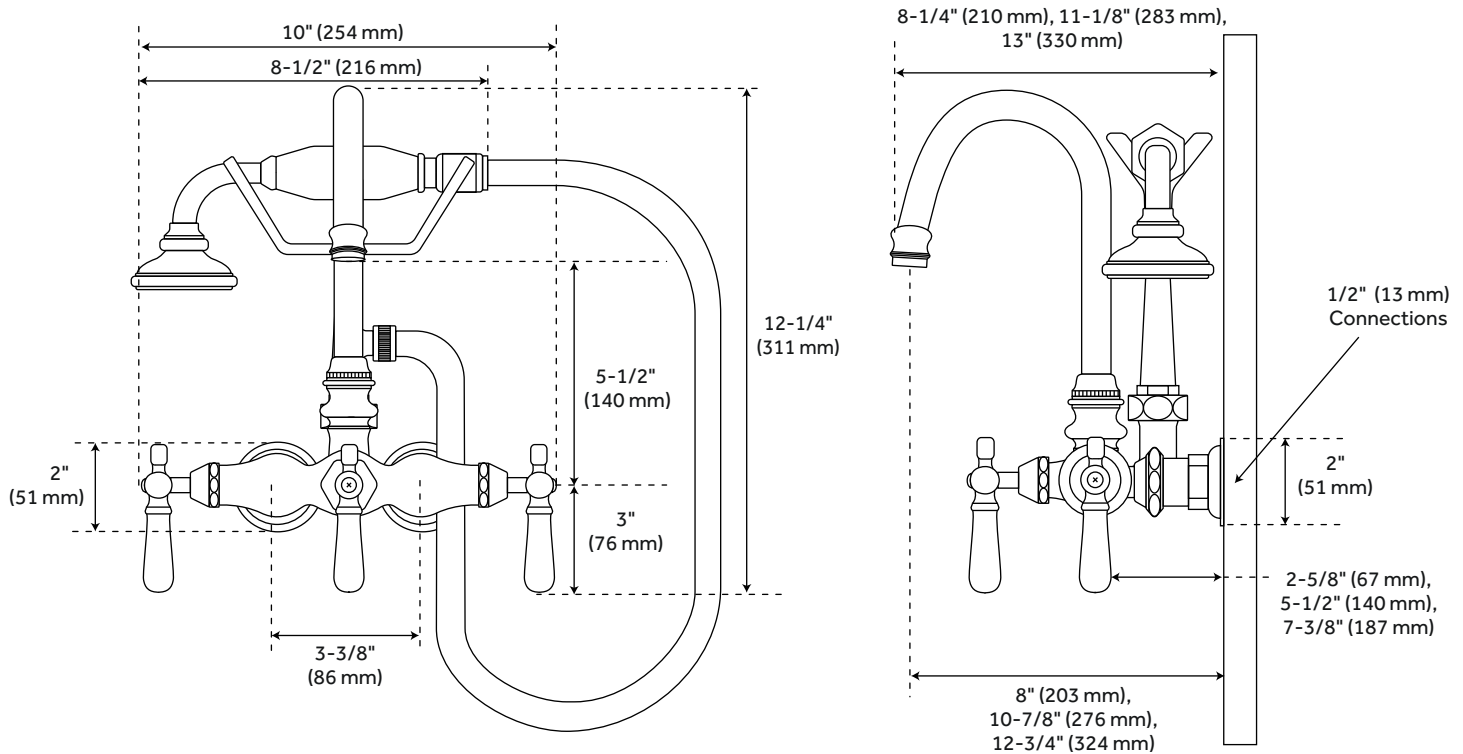

## TUB FAUCET WITH HAND SHOWER - LEVER HANDLES

SKU: 917402

### FEATURES

Faucet Centers: 3-3/8"  
Handle Type: Lever  
Features: Gooseneck,  
Hand Shower Included  
Material: Brass  
Length: 10"  
Height: 12-1/4"  
Height To Spout: 5-1/2"  
Handle Material: Brass  
Base Plate Length: 2"  
Base Plate Width: 2"  
Ceramic Disc Cartridges: Yes  
Couplers Included: Yes  
Hand Shower Hose Length: 60"