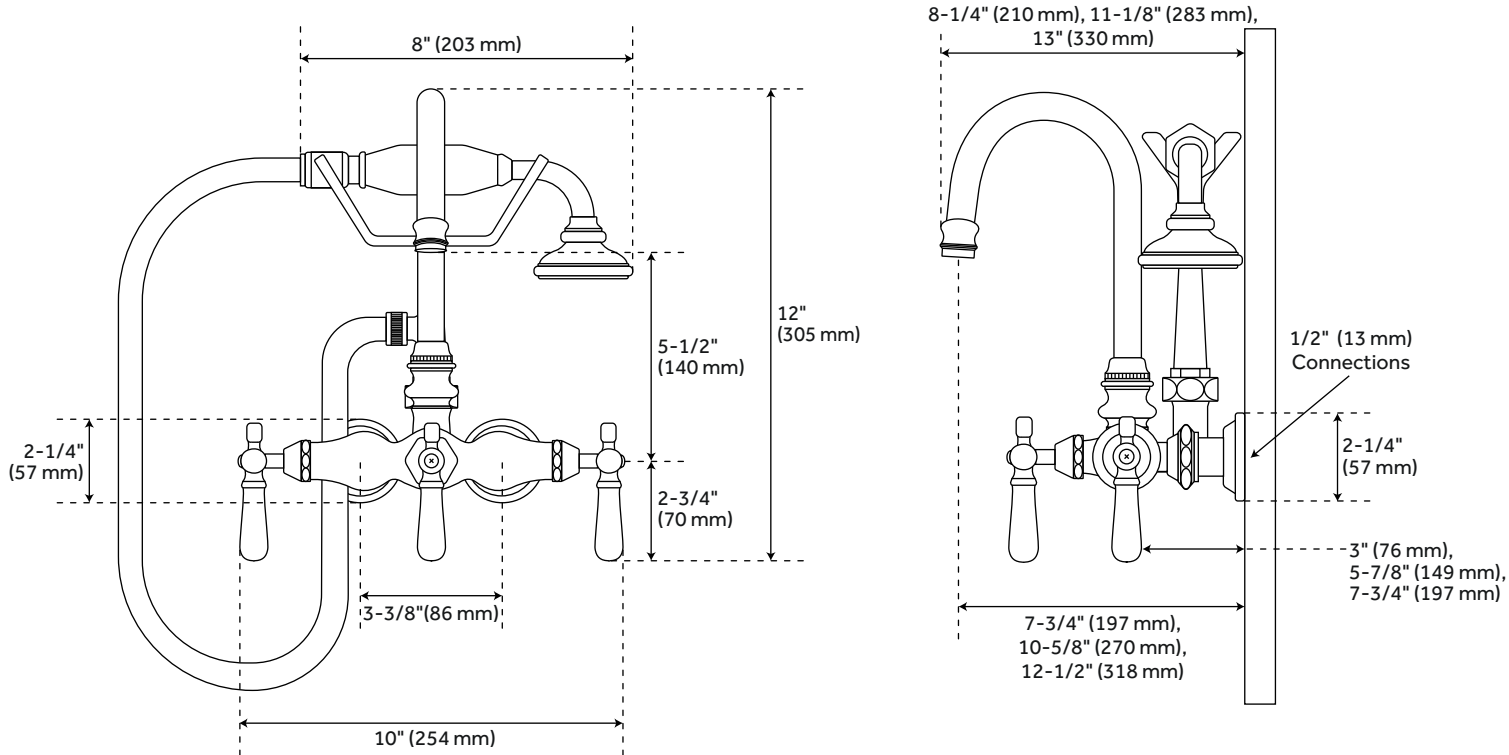

## TUB FAUCET WITH HAND SHOWER AND WALL COUPLERS

SKU: 917401

### FEATURES

Installation Type: Wall Mount  
Design: Traditional  
Handle Type: Lever  
Features: Gooseneck,  
Hand Shower Included  
Material: Brass  
Handle Material: Porcelain  
Hot and Cold Indicators: Yes  
Ceramic Disc Cartridges: Yes  
Couplers Included: Yes  
Hand Shower Material: Porcelain  
Hand Shower Style: Telephone

### CONTENTS

TUB FAUCET ..... PAGE 2

REVISED 05/01/2020

### FEATURES

- Faucet Centers: 3-3/8"
- Length: 10"
- Height: 12"
- Handle Length: 2-3/4"
- Height To Spout: 5-1/2"
- Base Plate Length: 2-1/4"
- Base Plate Width: 2-1/4"
- Hand Shower Hose Length: 60"