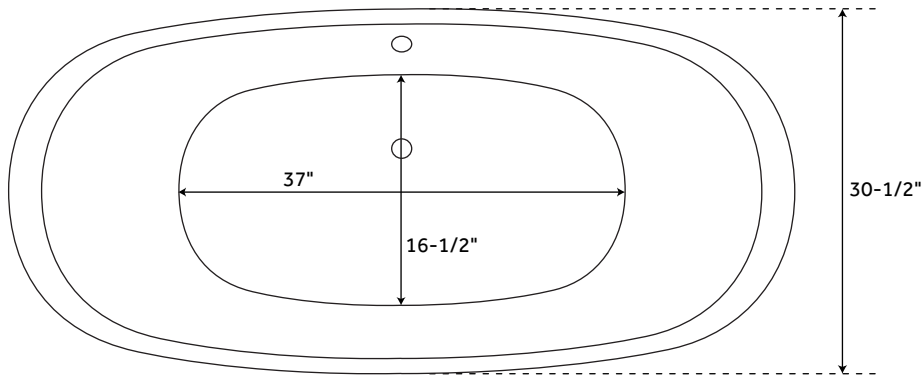

### CONTENTS

59" TUB ..... PAGE 2  
72" TUB ..... PAGE 3

REVISED 07/28/2020

## FEATURES

- Length: 59"
- Width: 30-1/2"
- Height: 26-1/2"
- Tub Interior Length: 37"
- Tub Interior Width: 16-1/2"
- Water Depth To Overflow: 13"
- Water Capacity (Gallons): 34
- Tub Weight Uncrated (lbs): 313
- Tub Weight Crated (lbs): 456

### FEATURES

- Length: 72"
- Width: 30-1/2"
- Height: 28-1/2"
- Tub Interior Length: 52"
- Tub Interior Width: 17-1/2"
- Tub Slope: 25°
- Water Depth To Rim: 18"
- Water Depth To Overflow: 14"
- Water Capacity (Gallons): 54
- Tub Weight Uncrated (lbs): 411
- Tub Weight Crated (lbs): 520