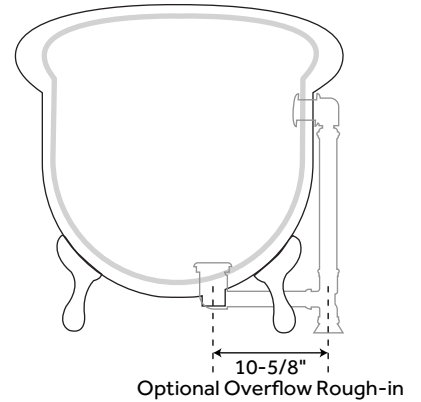

### FEATURES

Design: Traditional  
Product Finish: White  
Overflow Hole: Yes  
Shape: Oval  
Material: Cast Iron  
Exterior Treatment: Hand-Smoothed  
Painted White  
Interior Treatment: White Porcelain Enamel  
Feet Type: Imperial  
Feet Material: Cast Iron  
Tap Deck: No  
Drain Included: Optional  
Drain Placement: Offset  
Faucet Included: No  
Built-In Adjusters: Yes  
Overflow Option: Includes Extended Pop-Up  
Drain with Swivel Head  
Choose a Standard or Daisy Wheel Overflow,  
Which Remain Open to Allow Water  
Into the Drain, or the Press-and-Seal  
Overflow, Which Can be Closed for  
Additional Water Depth

## FEATURES

- Length: 59"
- Width: 30-1/2"
- Height: 26-1/2"
- Tub Interior Length: 37"
- Tub Interior Width: 16-1/2"
- Water Depth To Overflow: 13"
- Water Capacity (Gallons): 34
- Tub Weight Uncrated (lbs): 313
- Tub Weight Crated (lbs): 456

## PRODUCT IMAGE

All dimensions and specifications are nominal and may vary. Use actual products for accuracy in critical situations.

PAGE 2

### FEATURES

- Length: 72"
- Width: 30-1/2"
- Height: 28-1/2"
- Tub Interior Length: 52"
- Tub Interior Width: 17-1/2"
- Tub Slope: 25°
- Water Depth To Rim: 18"
- Water Depth To Overflow: 14"
- Water Capacity (Gallons): 54
- Tub Weight Uncrated (lbs): 411
- Tub Weight Crated (lbs): 520