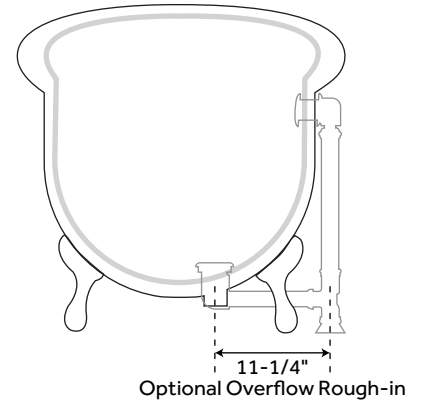

### FEATURES

Design: Traditional  
Product Finish: White  
Overflow Hole: Yes  
Shape: Oval  
Material: Cast Iron  
Exterior Treatment: Hand-Smoothed  
Painted White  
Interior Treatment: White Porcelain Enamel  
Feet Type: Imperial  
Feet Material: Cast Iron  
Tap Deck: No  
Drain Included: Optional  
Drain Placement: Offset  
Faucet Included: No  
Built-In Adjusters: Yes  
Overflow Option: Includes Extended Pop-Up  
Drain with Swivel Head  
Choose a Standard or Daisy Wheel Overflow,  
Which Remain Open to Allow Water  
Into the Drain, or the Press-and-Seal  
Overflow, Which Can be Closed for  
Additional Water Depth

### CONTENTS

59" TUB ..... PAGE 2  
72" TUB ..... PAGE 3

REVISED 07/28/2020

## FEATURES

- Length: 59"
- Width: 30-1/2"
- Height: 26-1/2"
- Tub Interior Length: 37"
- Tub Interior Width: 16-1/2"
- Water Depth To Overflow: 13"
- Water Capacity (Gallons): 34
- Tub Weight Uncrated (lbs): 313
- Tub Weight Crated (lbs): 456

### FEATURES

- Length: 72"
- Width: 30-1/2"
- Height: 28-1/2"
- Tub Interior Length: 52"
- Tub Interior Width: 17-1/2"
- Tub Slope: 25°
- Water Depth To Rim: 18"
- Water Depth To Overflow: 14"
- Water Capacity (Gallons): 54
- Tub Weight Uncrated (lbs): 411
- Tub Weight Crated (lbs): 520