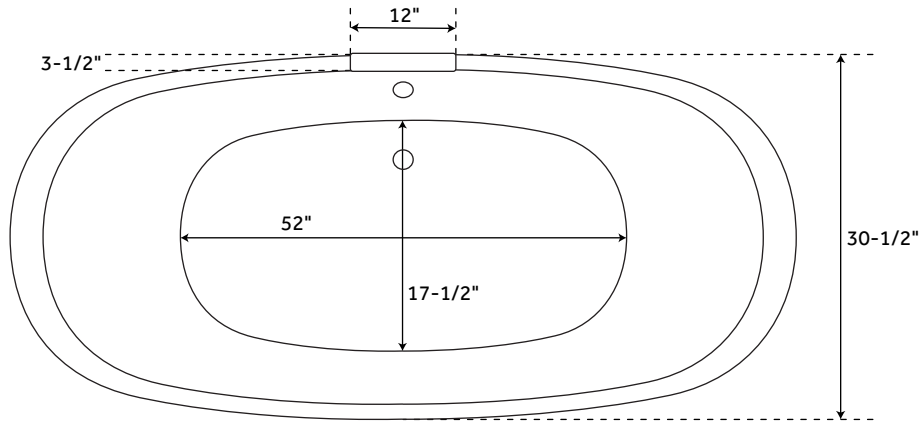

## FEATURES

- Length: 59"
- Width: 30-1/2"
- Height: 26-1/2"
- Tub Interior Length: 37"
- Tub Interior Width: 16-1/2"
- Water Depth To Overflow: 13"
- Water Capacity (Gallons): 34
- Tub Weight Uncrated (lbs): 313
- Tub Weight Crated (lbs): 456

## PRODUCT IMAGE

All dimensions and specifications are nominal and may vary. Use actual products for accuracy in critical situations.

PAGE 2

### FEATURES

- Length: 72"
- Width: 30-1/2"
- Height: 28-1/2"
- Tub Interior Length: 52"
- Tub Interior Width: 17-1/2"
- Tub Slope: 25°
- Water Depth To Rim: 18"
- Water Depth To Overflow: 14"
- Water Capacity (Gallons): 54
- Tub Weight Uncrated (lbs): 411
- Tub Weight Crated (lbs): 520