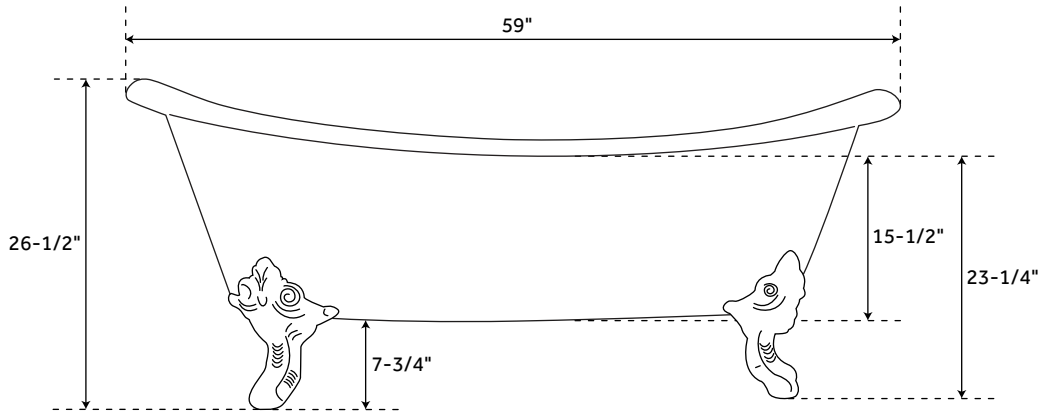

### FEATURES

Design: Traditional  
Product Finish: White  
Overflow Hole: Yes  
Shape: Oval  
Material: Cast Iron  
Exterior Treatment: Hand-Smoothed  
Painted White  
Interior Treatment: White Porcelain Enamel  
Feet Type: Imperial  
Feet Material: Cast Iron  
Tap Deck: No  
Drain Included: Optional  
Drain Placement: Offset  
Faucet Included: No  
Built-In Adjusters: Yes  
Overflow Option: Includes Extended Pop-Up  
Drain with Swivel Head  
Choose a Standard or Daisy Wheel Overflow,  
Which Remain Open to Allow Water  
Into the Drain, or the Press-and-Seal  
Overflow, Which Can be Closed for  
Additional Water Depth

### CONTENTS

59" TUB ..... PAGE 2  
72" TUB ..... PAGE 3

REVISED 07/28/2020

## FEATURES

- Length: 59"
- Width: 30-1/2"
- Height: 26-1/2"
- Tub Interior Length: 37"
- Tub Interior Width: 16-1/2"
- Water Depth To Overflow: 13"
- Water Capacity (Gallons): 34
- Tub Weight Uncrated (lbs): 313
- Tub Weight Crated (lbs): 456

### FEATURES

- Length: 72"
- Width: 30-1/2"
- Height: 28-1/2"
- Tub Interior Length: 52"
- Tub Interior Width: 17-1/2"
- Tub Slope: 25°
- Water Depth To Rim: 18"
- Water Depth To Overflow: 14"
- Water Capacity (Gallons): 54
- Tub Weight Uncrated (lbs): 411
- Tub Weight Crated (lbs): 520