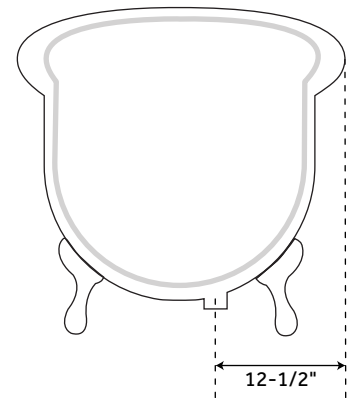

### FEATURES

Design: Traditional  
Product Finish: White  
Overflow Hole: Yes  
Shape: Oval  
Material: Cast Iron  
Exterior Treatment: Hand-Smoothed  
Painted White  
Interior Treatment: White Porcelain Enamel  
Feet Type: Imperial  
Feet Material: Cast Iron  
Tap Deck: No  
Drain Included: Optional  
Drain Placement: Offset  
Faucet Included: No  
Built-In Adjusters: Yes  
Overflow Option: Includes Extended Pop-Up  
Drain with Swivel Head  
Choose a Standard or Daisy Wheel Overflow,  
Which Remain Open to Allow Water  
Into the Drain, or the Press-and-Seal  
Overflow, Which Can be Closed for  
Additional Water Depth

### CONTENTS

59" TUB ..... PAGE 2  
72" TUB ..... PAGE 3

REVISED 07/28/2020

## FEATURES

- Length: 59"
- Width: 30-1/2"
- Height: 26-1/2"
- Tub Interior Length: 37"
- Tub Interior Width: 16-1/2"
- Water Depth To Overflow: 13"
- Water Capacity (Gallons): 34
- Tub Weight Uncrated (lbs): 313
- Tub Weight Crated (lbs): 456

### FEATURES

- Length: 72"
- Width: 30-1/2"
- Height: 28-1/2"
- Tub Interior Length: 52"
- Tub Interior Width: 17-1/2"
- Tub Slope: 25°
- Water Depth To Rim: 18"
- Water Depth To Overflow: 14"
- Water Capacity (Gallons): 54
- Tub Weight Uncrated (lbs): 411
- Tub Weight Crated (lbs): 520