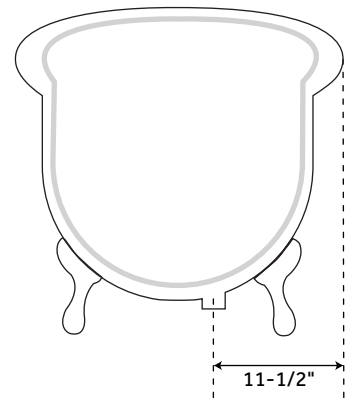

### FEATURES

Design: Traditional  
Product Finish: White  
Overflow Hole: Yes  
Shape: Oval  
Material: Cast Iron  
Exterior Treatment: Hand-Smoothed  
Painted White  
Interior Treatment: White Porcelain Enamel  
Feet Type: Imperial  
Feet Material: Cast Iron  
Tap Deck: No  
Drain Included: Optional  
Drain Placement: Offset  
Faucet Included: No  
Built-In Adjusters: Yes  
Overflow Option: Includes Extended Pop-Up  
Drain with Swivel Head  
Choose a Standard or Daisy Wheel Overflow,  
Which Remain Open to Allow Water  
Into the Drain, or the Press-and-Seal  
Overflow, Which Can be Closed for  
Additional Water Depth

## FEATURES

- Length: 59"
- Width: 30-1/2"
- Height: 26-1/2"
- Tub Interior Length: 37"
- Tub Interior Width: 16-1/2"
- Water Depth To Overflow: 13"
- Water Capacity (Gallons): 34
- Tub Weight Uncrated (lbs): 313
- Tub Weight Crated (lbs): 456

## PRODUCT IMAGE

All dimensions and specifications are nominal and may vary. Use actual products for accuracy in critical situations.

PAGE 2

### FEATURES

- Length: 72"
- Width: 30-1/2"
- Height: 28-1/2"
- Tub Interior Length: 52"
- Tub Interior Width: 17-1/2"
- Tub Slope: 25°
- Water Depth To Rim: 18"
- Water Depth To Overflow: 14"
- Water Capacity (Gallons): 54
- Tub Weight Uncrated (lbs): 411
- Tub Weight Crated (lbs): 520