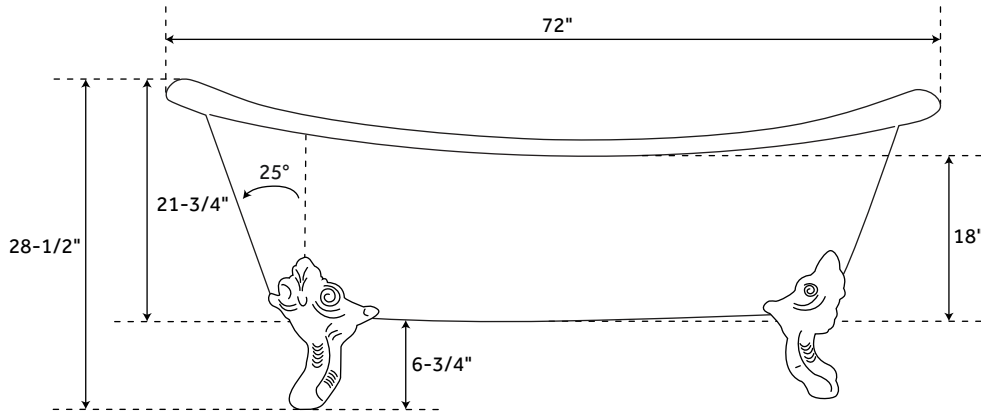

## FEATURES

- Length: 59"
- Width: 30-1/2"
- Height: 26-1/2"
- Tub Interior Length: 37"
- Tub Interior Width: 16-1/2"
- Water Depth To Overflow: 13"
- Water Capacity (Gallons): 34
- Tub Weight Uncrated (lbs): 313
- Tub Weight Crated (lbs): 456

## PRODUCT IMAGE

All dimensions and specifications are nominal and may vary. Use actual products for accuracy in critical situations.

PAGE 2

### FEATURES

- Length: 72"
- Width: 30-1/2"
- Height: 28-1/2"
- Tub Interior Length: 52"
- Tub Interior Width: 17-1/2"
- Tub Slope: 25°
- Water Depth To Rim: 18"
- Water Depth To Overflow: 14"
- Water Capacity (Gallons): 54
- Tub Weight Uncrated (lbs): 411
- Tub Weight Crated (lbs): 520