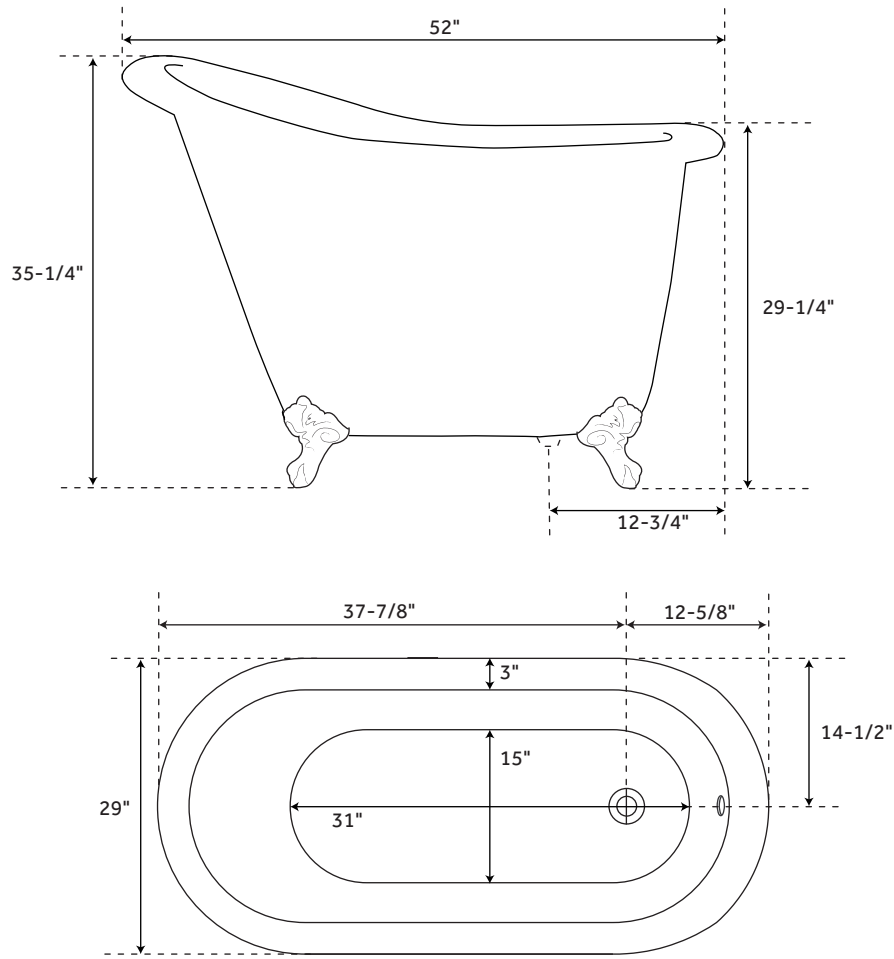

52" WALLACE

CAST IRON SLIPPER CLAWFOOT TUB

SKU: 916656

FEATURES

Design: Traditional
Product Finish: White
Overflow Hole: Yes
Shape: Oval
Material: Cast Iron
Length: 52"
Width: 28-7/8"
Height: 35-1/4"
Tub Interior Length: 31"
Tub Interior Width: 15"
Water Depth To Overflow: 17-1/4"
Interior Treatment: White Porcelain Enamel
Feet Type: Ball & Claw
Feet Material: Cast Iron
Faucet Drillings: Roll Top - No Drillings
Water Capacity (Gallons): 34
Tub Weight Uncrated (lbs): 300
Tub Weight Crated (lbs): 410

SIGNATURE HARDWARE LIFETIME WARRANTY

See website for warranty information

All measurements are approximate. Measurements may vary +/- 1/2".

REVISED 07/28/2020