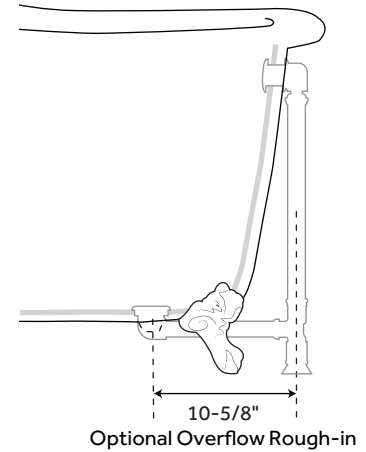

52" WALLACE

CAST IRON SLIPPER CLAWFOOT TUB

SKU: 916656

FEATURES

Design: Traditional
Product Finish: White
Overflow Hole: Yes
Shape: Oval
Material: Cast Iron
Length: 52"
Width: 28-7/8"
Height: 35-1/4"
Tub Interior Length: 31"
Tub Interior Width: 15"
Water Depth To Overflow: 17-1/4"
Interior Treatment: White Porcelain Enamel
Feet Type: Ball & Claw
Feet Material: Cast Iron
Faucet Drillings: Roll Top - No Drillings
Water Capacity (Gallons): 34
Tub Weight Uncrated (lbs): 300
Tub Weight Crated (lbs): 410