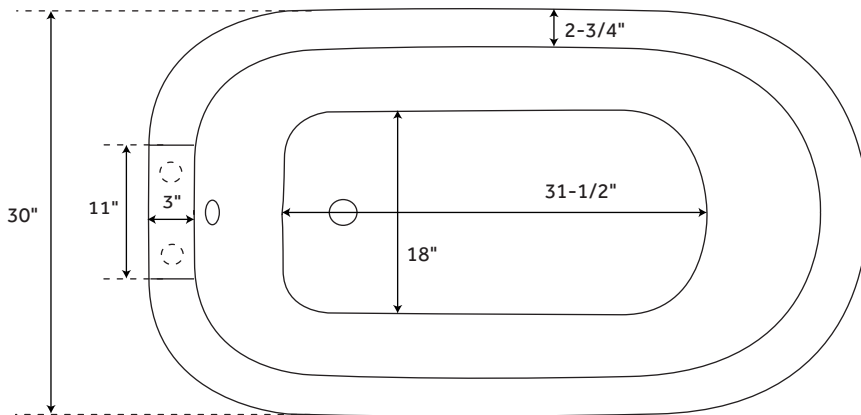

# 54" MIYA

## CAST IRON ROLL-TOP CLAWFOOT TUB

SKU: 916654

### FEATURES

Design: Traditional  
Overflow Hole: Yes  
Shape: Specialty  
Material: Cast Iron  
Interior Treatment: White Porcelain Enamel  
Feet Type: Ball & Claw  
Feet Material: Cast Iron  
Tap Deck: Yes  
Drain Included: No  
Drain Placement: End  
Faucet Included: No  
Water Capacity (Gallons): 29  
Water Depth To Overflow: 12"  
Built-In Adjusters: Yes  
Tub Weight Uncrated (lbs): 240  
Tub Weight Crated (lbs): 310

### FEATURES

Design: Traditional  
Overflow Hole: Yes  
Shape: Specialty  
Material: Cast Iron  
Interior Treatment: White Porcelain Enamel  
Feet Type: Ball & Claw  
Feet Material: Cast Iron  
Tap Deck: Yes  
Drain Included: No  
Drain Placement: End  
Faucet Included: No  
Water Capacity (Gallons): 42  
Water Depth To Overflow: 12"  
Built-In Adjusters: Yes  
Tub Weight Uncrated (lbs): 300  
Tub Weight Crated (lbs): 390