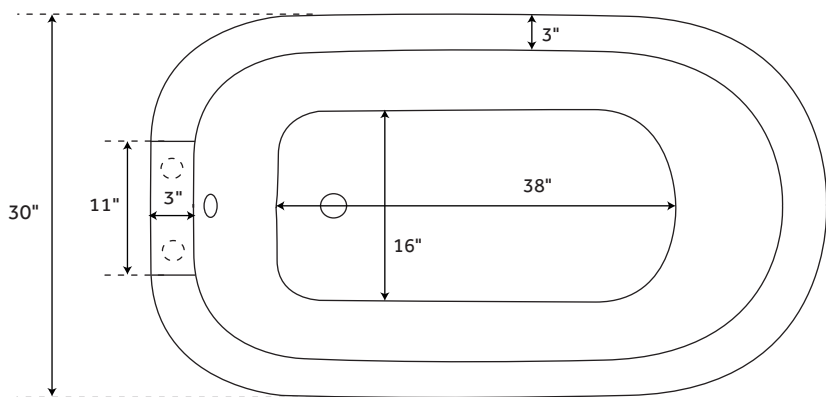

### FEATURES

Design: Traditional  
Overflow Hole: Yes  
Shape: Specialty  
Material: Cast Iron  
Interior Treatment: White Porcelain Enamel  
Feet Type: Ball & Claw  
Feet Material: Cast Iron  
Tap Deck: Yes  
Drain Included: No  
Drain Placement: End  
Faucet Included: No  
Water Capacity (Gallons): 29  
Water Depth To Overflow: 12"  
Built-In Adjusters: Yes  
Tub Weight Uncrated (lbs): 240  
Tub Weight Crated (lbs): 310

### SIGNATURE HARDWARE LIFETIME WARRANTY

See website for warranty information

All measurements are approximate. Measurements may vary +/- 1/2".

REVISED 07/28/2020

### FEATURES

Design: Traditional  
Overflow Hole: Yes  
Shape: Specialty  
Material: Cast Iron  
Interior Treatment: White Porcelain Enamel  
Feet Type: Ball & Claw  
Feet Material: Cast Iron  
Tap Deck: Yes  
Drain Included: No  
Drain Placement: End  
Faucet Included: No  
Water Capacity (Gallons): 31  
Water Depth To Overflow: 12"  
Built-In Adjusters: Yes  
Tub Weight Uncrated (lbs): 254  
Tub Weight Crated (lbs): 310