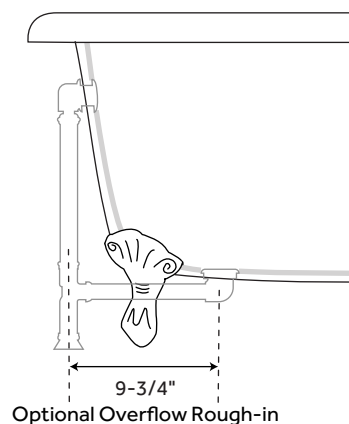

### FEATURES

Design: Traditional  
Overflow Hole: Yes  
Shape: Specialty  
Material: Cast Iron  
Interior Treatment: White Porcelain Enamel  
Feet Type: Ball & Claw  
Feet Material: Cast Iron  
Tap Deck: Yes  
Drain Included: No  
Drain Placement: End  
Faucet Included: No  
Water Capacity (Gallons): 31  
Water Depth To Overflow: 12"  
Built-In Adjusters: Yes  
Tub Weight Uncrated (lbs): 254  
Tub Weight Crated (lbs): 310

### SIGNATURE HARDWARE LIFETIME WARRANTY

See website for warranty information

All measurements are approximate. Measurements may vary +/- 1/2".

REVISED 07/28/2020

### FEATURES

Design: Traditional  
Overflow Hole: Yes  
Shape: Specialty  
Material: Cast Iron  
Interior Treatment: White Porcelain Enamel  
Feet Type: Ball & Claw  
Feet Material: Cast Iron  
Tap Deck: Yes  
Drain Included: No  
Drain Placement: End  
Faucet Included: No  
Water Capacity (Gallons): 42  
Water Depth To Overflow: 12"  
Built-In Adjusters: Yes  
Tub Weight Uncrated (lbs): 300  
Tub Weight Crated (lbs): 390