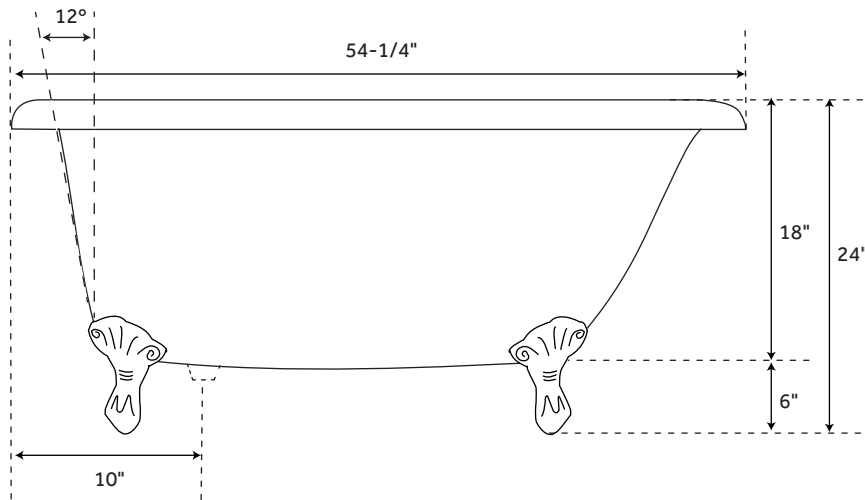

# 54" MIYA

## CAST IRON ROLL-TOP CLAWFOOT TUB

SKU: 916654

### FEATURES

Design: Traditional  
Overflow Hole: Yes  
Shape: Specialty  
Material: Cast Iron  
Interior Treatment: White Porcelain Enamel  
Feet Type: Ball & Claw  
Feet Material: Cast Iron  
Tap Deck: Yes  
Drain Included: No  
Drain Placement: End  
Faucet Included: No  
Water Capacity (Gallons): 29  
Water Depth To Overflow: 12"  
Built-In Adjusters: Yes  
Tub Weight Uncrated (lbs): 240  
Tub Weight Crated (lbs): 310