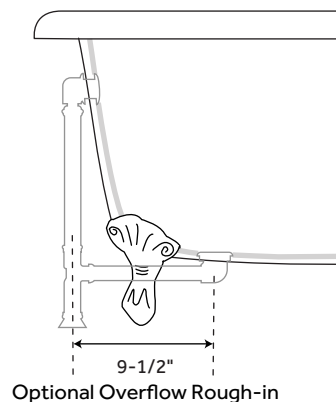

### FEATURES

Design: Traditional  
Overflow Hole: Yes  
Shape: Specialty  
Material: Cast Iron  
Interior Treatment: White Porcelain Enamel  
Feet Type: Ball & Claw  
Feet Material: Cast Iron  
Tap Deck: Yes  
Drain Included: No  
Drain Placement: End  
Faucet Included: No  
Water Capacity (Gallons): 29  
Water Depth To Overflow: 12"  
Built-In Adjusters: Yes  
Tub Weight Uncrated (lbs): 240  
Tub Weight Crated (lbs): 310

### FEATURES

Design: Traditional  
Overflow Hole: Yes  
Shape: Specialty  
Material: Cast Iron  
Interior Treatment: White Porcelain Enamel  
Feet Type: Ball & Claw  
Feet Material: Cast Iron  
Tap Deck: Yes  
Drain Included: No  
Drain Placement: End  
Faucet Included: No  
Water Capacity (Gallons): 31  
Water Depth To Overflow: 12"  
Built-In Adjusters: Yes  
Tub Weight Uncrated (lbs): 254  
Tub Weight Crated (lbs): 310