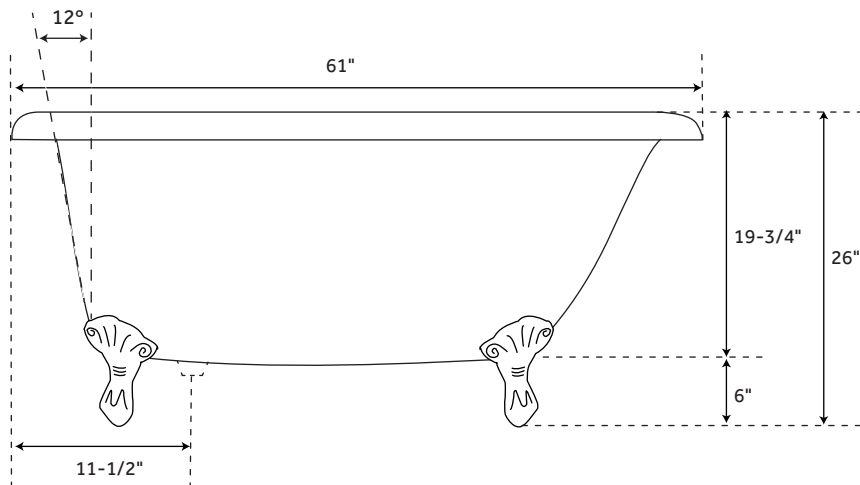

### FEATURES

Design: Traditional  
Overflow Hole: Yes  
Shape: Specialty  
Material: Cast Iron  
Interior Treatment: White Porcelain Enamel  
Feet Type: Ball & Claw  
Feet Material: Cast Iron  
Tap Deck: Yes  
Drain Included: No  
Drain Placement: End  
Faucet Included: No  
Water Capacity (Gallons): 29  
Water Depth To Overflow: 12"  
Built-In Adjusters: Yes  
Tub Weight Uncrated (lbs): 240  
Tub Weight Crated (lbs): 310

### SIGNATURE HARDWARE LIFETIME WARRANTY

See website for warranty information

All measurements are approximate. Measurements may vary +/- 1/2".

REVISED 07/28/2020

### FEATURES

Design: Traditional  
Overflow Hole: Yes  
Shape: Specialty  
Material: Cast Iron  
Interior Treatment: White Porcelain Enamel  
Feet Type: Ball & Claw  
Feet Material: Cast Iron  
Tap Deck: Yes  
Drain Included: No  
Drain Placement: End  
Faucet Included: No  
Water Capacity (Gallons): 31  
Water Depth To Overflow: 12"  
Built-In Adjusters: Yes  
Tub Weight Uncrated (lbs): 254  
Tub Weight Crated (lbs): 310