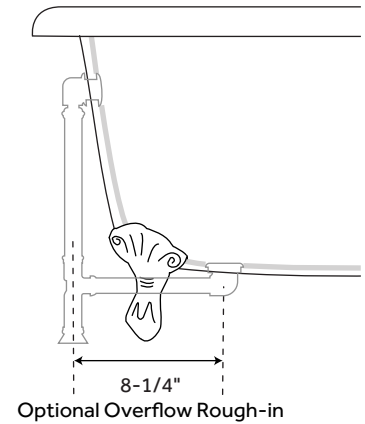

## CAST IRON ROLL-TOP CLAWFOOT TUB

SKU: 916654

### FEATURES

Design: Traditional  
Overflow Hole: Yes  
Shape: Specialty  
Material: Cast Iron  
Interior Treatment: White Porcelain Enamel  
Feet Type: Ball & Claw  
Feet Material: Cast Iron  
Tap Deck: Yes  
Drain Included: No  
Drain Placement: End  
Faucet Included: No  
Water Capacity (Gallons): 29  
Water Depth To Overflow: 12"  
Built-In Adjusters: Yes  
Tub Weight Uncrated (lbs): 240  
Tub Weight Crated (lbs): 310

### FEATURES

Design: Traditional  
Overflow Hole: Yes  
Shape: Specialty  
Material: Cast Iron  
Interior Treatment: White Porcelain Enamel  
Feet Type: Ball & Claw  
Feet Material: Cast Iron  
Tap Deck: Yes  
Drain Included: No  
Drain Placement: End  
Faucet Included: No  
Water Capacity (Gallons): 31  
Water Depth To Overflow: 12"  
Built-In Adjusters: Yes  
Tub Weight Uncrated (lbs): 254  
Tub Weight Crated (lbs): 310

### FEATURES

Design: Traditional  
Overflow Hole: Yes  
Shape: Specialty  
Material: Cast Iron  
Interior Treatment: White Porcelain Enamel  
Feet Type: Ball & Claw  
Feet Material: Cast Iron  
Tap Deck: Yes  
Drain Included: No  
Drain Placement: End  
Faucet Included: No  
Water Capacity (Gallons): 42  
Water Depth To Overflow: 12"  
Built-In Adjusters: Yes  
Tub Weight Uncrated (lbs): 300  
Tub Weight Crated (lbs): 390