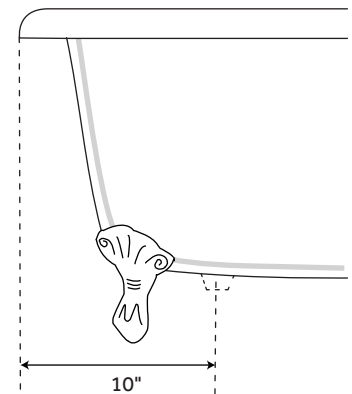

# 54" MIYA

## CAST IRON ROLL-TOP CLAWFOOT TUB

SKU: 916654

### FEATURES

Design: Traditional  
Overflow Hole: Yes  
Shape: Specialty  
Material: Cast Iron  
Interior Treatment: White Porcelain Enamel  
Feet Type: Ball & Claw  
Feet Material: Cast Iron  
Tap Deck: Yes  
Drain Included: No  
Drain Placement: End  
Faucet Included: No  
Water Capacity (Gallons): 29  
Water Depth To Overflow: 12"  
Built-In Adjusters: Yes  
Tub Weight Uncrated (lbs): 240  
Tub Weight Crated (lbs): 310