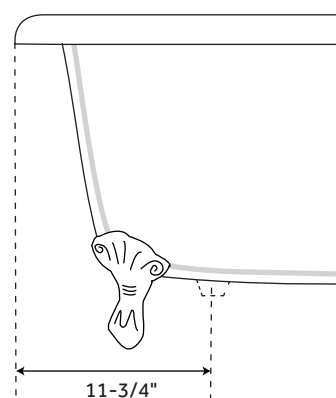

### FEATURES

Design: Traditional  
Overflow Hole: Yes  
Shape: Specialty  
Material: Cast Iron  
Interior Treatment: White Porcelain Enamel  
Feet Type: Ball & Claw  
Feet Material: Cast Iron  
Tap Deck: Yes  
Drain Included: No  
Drain Placement: End  
Faucet Included: No  
Water Capacity (Gallons): 31  
Water Depth To Overflow: 12"  
Built-In Adjusters: Yes  
Tub Weight Uncrated (lbs): 254  
Tub Weight Crated (lbs): 310

### SIGNATURE HARDWARE LIFETIME WARRANTY

See website for warranty information

All measurements are approximate. Measurements may vary +/- 1/2".

REVISED 07/28/2020

### FEATURES

Design: Traditional  
Overflow Hole: Yes  
Shape: Specialty  
Material: Cast Iron  
Interior Treatment: White Porcelain Enamel  
Feet Type: Ball & Claw  
Feet Material: Cast Iron  
Tap Deck: Yes  
Drain Included: No  
Drain Placement: End  
Faucet Included: No  
Water Capacity (Gallons): 42  
Water Depth To Overflow: 12"  
Built-In Adjusters: Yes  
Tub Weight Uncrated (lbs): 300  
Tub Weight Crated (lbs): 390