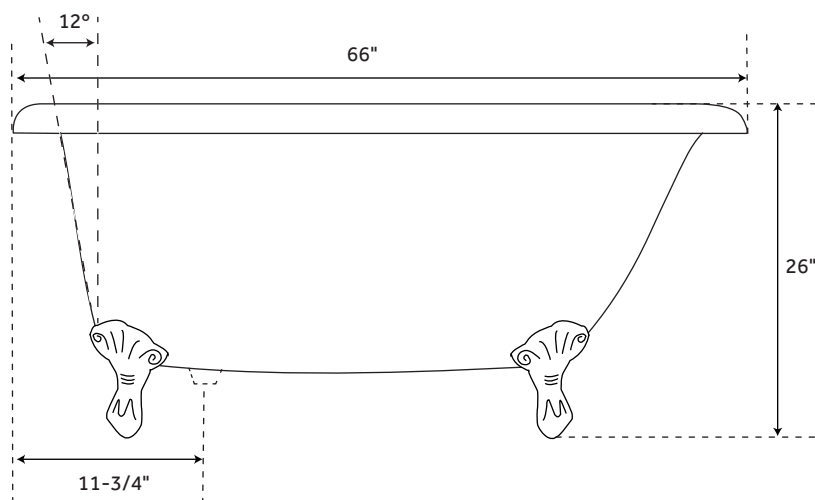

### FEATURES

Design: Traditional  
Overflow Hole: Yes  
Shape: Specialty  
Material: Cast Iron  
Interior Treatment: White Porcelain Enamel  
Feet Type: Ball & Claw  
Feet Material: Cast Iron  
Tap Deck: Yes  
Drain Included: No  
Drain Placement: End  
Faucet Included: No  
Water Capacity (Gallons): 31  
Water Depth To Overflow: 12"  
Built-In Adjusters: Yes  
Tub Weight Uncrated (lbs): 254  
Tub Weight Crated (lbs): 310

### SIGNATURE HARDWARE LIFETIME WARRANTY

See website for warranty information

All measurements are approximate. Measurements may vary +/- 1/2".

REVISED 07/28/2020

### FEATURES

Design: Traditional  
Overflow Hole: Yes  
Shape: Specialty  
Material: Cast Iron  
Interior Treatment: White Porcelain Enamel  
Feet Type: Ball & Claw  
Feet Material: Cast Iron  
Tap Deck: Yes  
Drain Included: No  
Drain Placement: End  
Faucet Included: No  
Water Capacity (Gallons): 42  
Water Depth To Overflow: 12"  
Built-In Adjusters: Yes  
Tub Weight Uncrated (lbs): 300  
Tub Weight Crated (lbs): 390