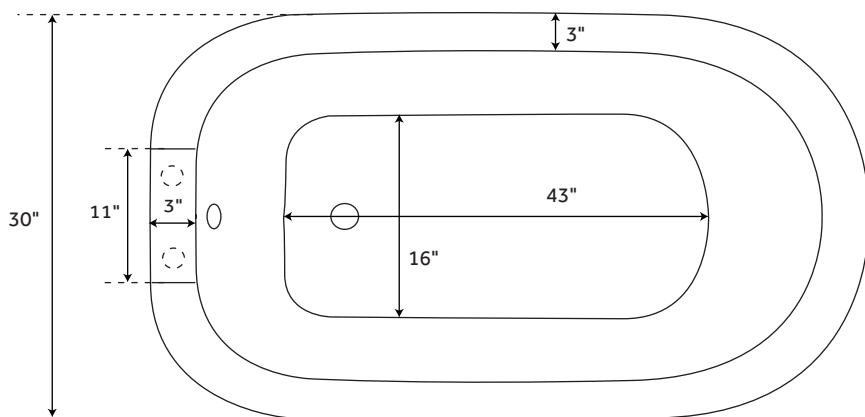

66" MIYA

CAST IRON ROLL-TOP CLAWFOOT TUB

SKU: 916654