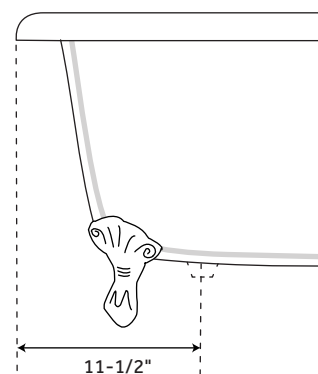

### FEATURES

Design: Traditional  
Overflow Hole: Yes  
Shape: Specialty  
Material: Cast Iron  
Interior Treatment: White Porcelain Enamel  
Feet Type: Ball & Claw  
Feet Material: Cast Iron  
Tap Deck: Yes  
Drain Included: No  
Drain Placement: End  
Faucet Included: No  
Water Capacity (Gallons): 29  
Water Depth To Overflow: 12"  
Built-In Adjusters: Yes  
Tub Weight Uncrated (lbs): 240  
Tub Weight Crated (lbs): 310

### SIGNATURE HARDWARE LIFETIME WARRANTY

See website for warranty information

All measurements are approximate. Measurements may vary +/- 1/2".

REVISED 07/28/2020

### FEATURES

Design: Traditional  
Overflow Hole: Yes  
Shape: Specialty  
Material: Cast Iron  
Interior Treatment: White Porcelain Enamel  
Feet Type: Ball & Claw  
Feet Material: Cast Iron  
Tap Deck: Yes  
Drain Included: No  
Drain Placement: End  
Faucet Included: No  
Water Capacity (Gallons): 31  
Water Depth To Overflow: 12"  
Built-In Adjusters: Yes  
Tub Weight Uncrated (lbs): 254  
Tub Weight Crated (lbs): 310