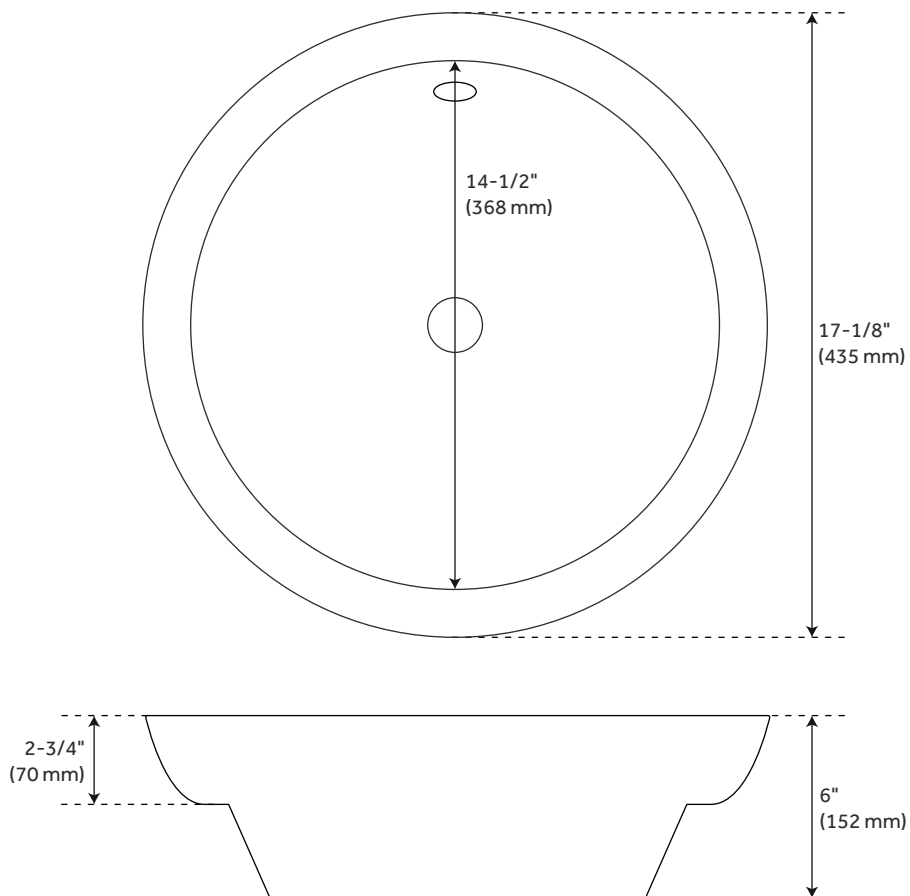

MILFORDE

PORCELAIN SEMI-RECESSED SINK

SKU: 914433

FEATURES

- Shape: Round
- Sink Material: Porcelain
- Number of Basins: 1
- Sink Installation: Semi-recessed
- Faucet Centers: No Faucet Hole
- Overflow Hole: Yes
- Drain Included: Optional
- Faucet Included: No
- Sink Material: Porcelain

CONTENTS

SINK PAGE 2

REVISED 02/15/2021

MILFORDE

PORCELAIN SEMI-RECESSED SINK

SKU: 914433

FEATURES

- Length: 17-1/8"
- Width: 17-1/8"
- Height: 6"
- Fits Drain Hole Size: 1-1/2"
- Above Counter Height: 2-3/4"
- Cut-out Needed for Recessed
- Portion of Basin: 13" diameter