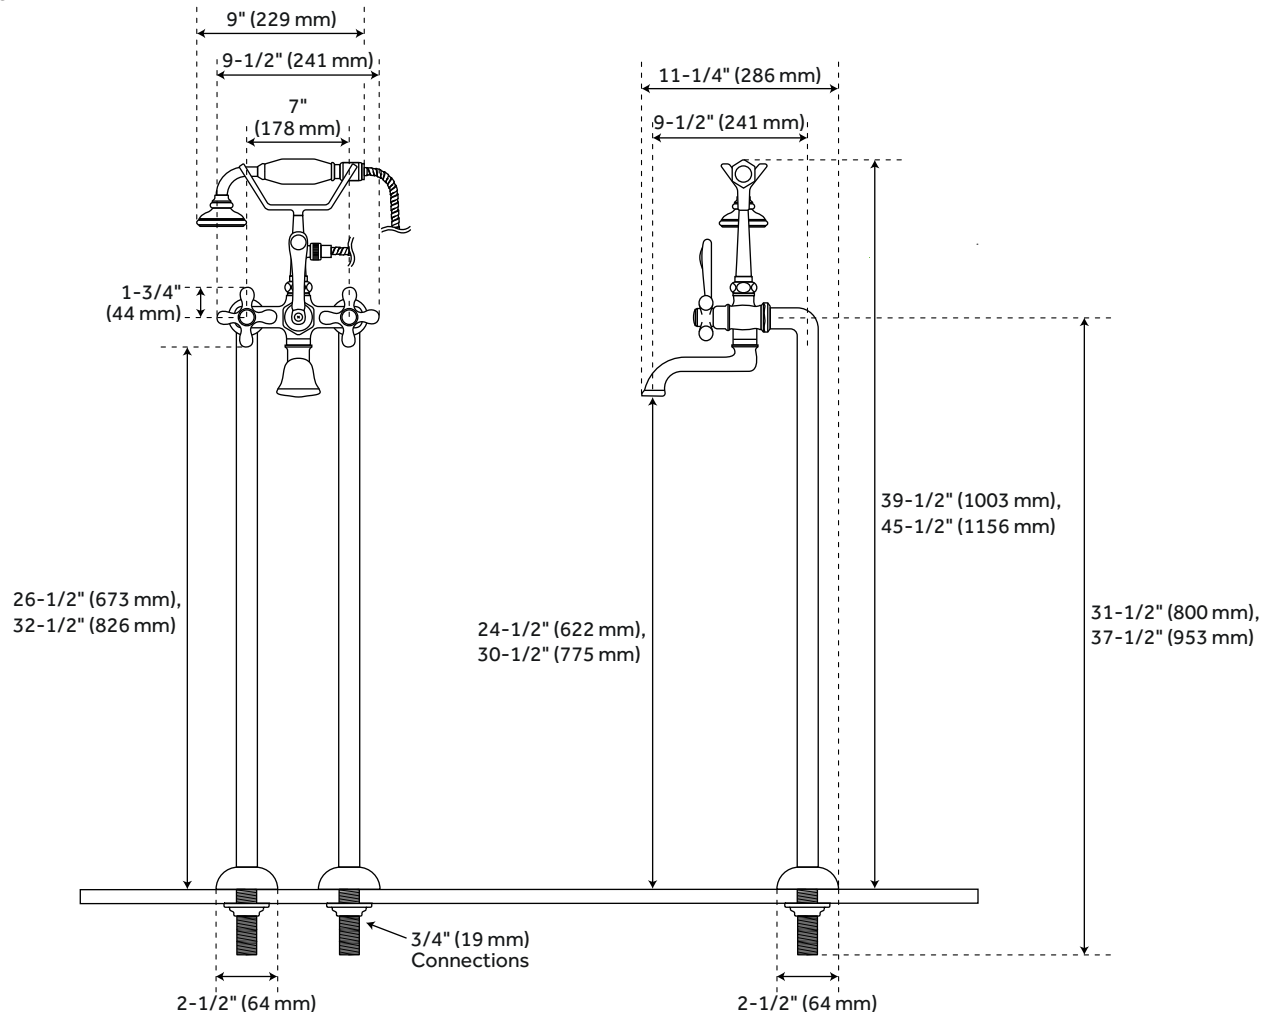

## TELEPHONE TUB FAUCET & SUPPLIES - CROSS HANDLES

SKU: 913701

Underfloor access is required for proper installation.  
Installation on a concrete slab will require cutting and concrete removal.

### FEATURES

Installation Type: Freestanding  
Faucet Centers: 7"  
Features: Hand Shower Included  
Material: Brass  
Length: 9-1/2"  
Width: 11-1/4"  
Depth: 10-3/4"  
Spout Reach: 9-1/2"  
Spout Width: 2"  
Hot and Cold Indicators: Yes  
Drain Included: No  
Base Plate Length: 2-1/2"  
Base Plate Width: 2-1/2"  
Ceramic Disc Cartridges: Yes  
Water Supplies Included: Yes  
Diverter Included: Yes  
Hand Shower Hose Length: 60"  
Hand Shower Style: Telephone