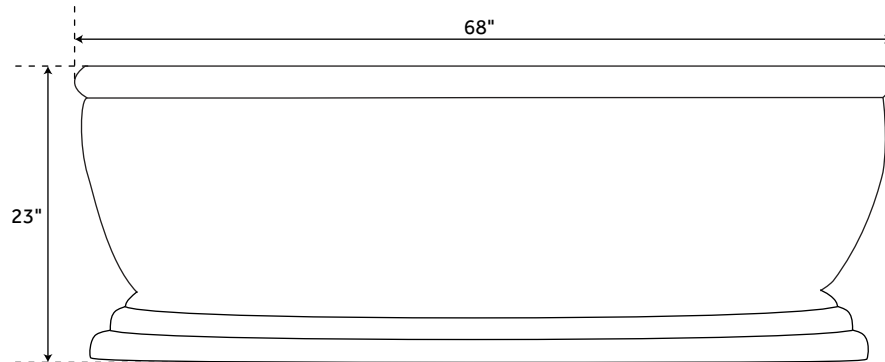

68" SERAFINI

ACRYLIC FREESTANDING TUB

SKU: 913494

FEATURES

- Product Finish: White
- Overflow Hole: Yes
- Integral Drain & Overflow: Yes
- Shape: Rectangle
- Material: Acrylic
- Length: 68"
- Width: 30"
- Height: 23"
- Tub Interior Length: 45"
- Tub Interior Width: 17-1/2"
- Tap Deck: No
- Drain Included: Yes
- Drain Placement: Offset
- Faucet Included: No
- Faucet Drillings: No Drillings
- Water Depth to Rim: 17-5/8"
- Water Depth to Overflow: 15-1/4"
- Water Capacity (Gallons): 61
- Built-In Adjusters: Yes
- Tub Weight Uncrated (lbs): 150
- Tub Weight Crated (lbs): 260

SIGNATURE HARDWARE LIFETIME WARRANTY

See website for warranty information

All measurements are approximate. Measurements may vary +/- 1/2".

REVISED 08/08/2019