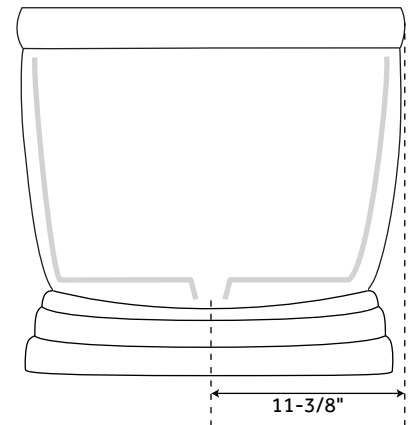

68" SERAFINI

ACRYLIC FREESTANDING TUB

SKU: 913494

FEATURES

- Product Finish: White
- Overflow Hole: Yes
- Integral Drain & Overflow: Yes
- Shape: Rectangle
- Material: Acrylic
- Length: 68"
- Width: 30"
- Height: 23"
- Tub Interior Length: 45"
- Tub Interior Width: 17-1/2"
- Tap Deck: No
- Drain Included: Yes
- Drain Placement: Offset
- Faucet Included: No
- Faucet Drillings: No Drillings
- Water Depth to Rim: 17-5/8"
- Water Depth to Overflow: 15-1/4"
- Water Capacity (Gallons): 61
- Built-In Adjusters: Yes
- Tub Weight Uncrated (lbs): 150
- Tub Weight Crated (lbs): 260