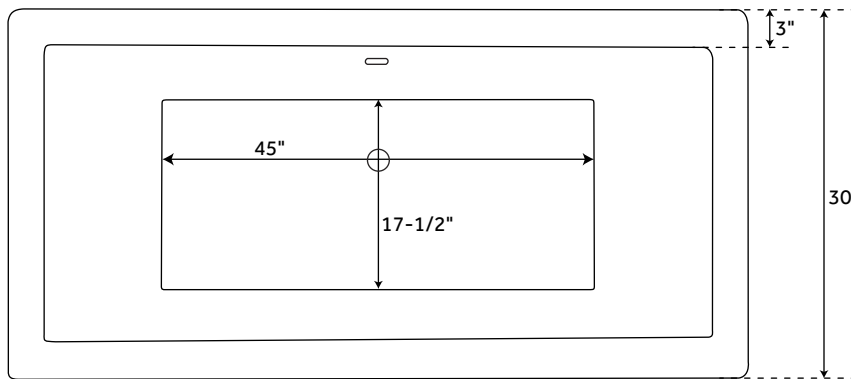

68" SERAFINI

ACRYLIC FREESTANDING TUB

SKU: 913494

FEATURES

- Product Finish: White
- Overflow Hole: Yes
- Integral Drain & Overflow: Yes
- Shape: Rectangle
- Material: Acrylic
- Length: 68"
- Width: 30"
- Height: 23"
- Tub Interior Length: 45"
- Tub Interior Width: 17-1/2"
- Tap Deck: No
- Drain Included: Yes
- Drain Placement: Offset
- Faucet Included: No
- Faucet Drillings: No Drillings
- Water Depth to Rim: 17-5/8"
- Water Depth to Overflow: 15-1/4"
- Water Capacity (Gallons): 61
- Built-In Adjusters: Yes
- Tub Weight Uncrated (lbs): 150
- Tub Weight Crated (lbs): 260