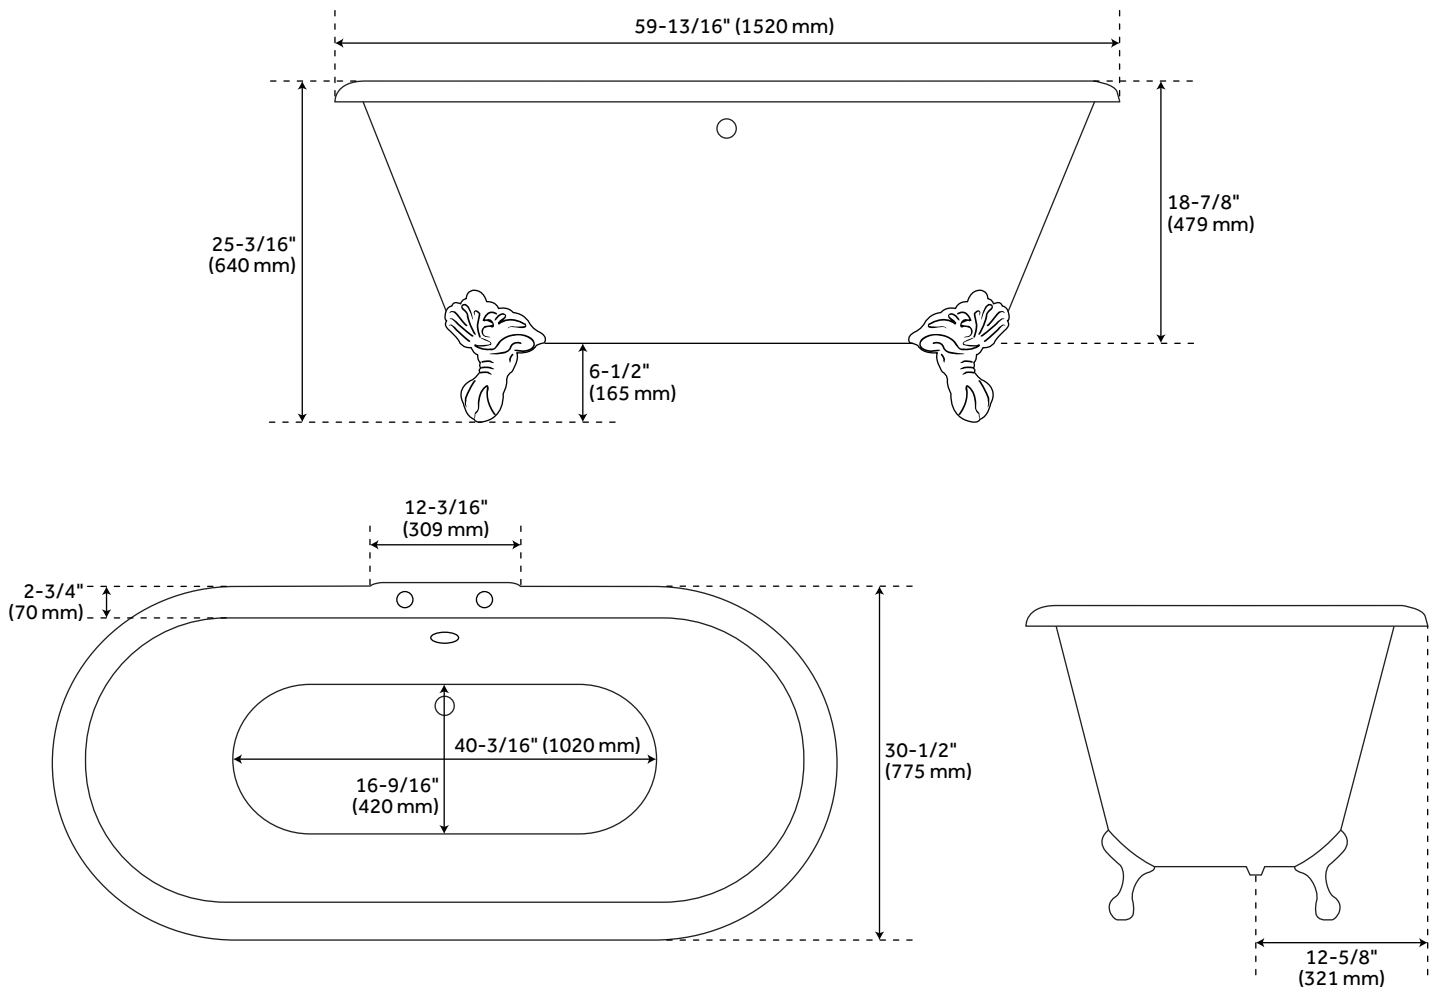

### FEATURES

- Design: Transitional
- Product Finish: White
- Overflow Hole: Yes
- Shape: Oval
- Material: Cast Iron
- Interior Treatment: White Porcelain Enamel
- Feet Type: Imperial
- Feet Material: Cast Iron
- Tap Deck: No
- Drain Included: Optional
- Drain Placement: Offset
- Built-In Adjusters: Yes
- Feet are Powder Coat Over Cast Iron
- Overflow Option: Includes Extended Pop-Up Drain with Swivel Head
- Choose a Standard or Daisy Wheel Overflow, Which Remain Open to Allow Water Into the Drain, or the Press-and-Seal Overflow, Which Can be Closed for Additional Water Depth

### CONTENTS

- 60" TUB ..... PAGE 2
- 66" TUB ..... PAGE 3

REVISED 07/27/2020

### FEATURES

Length: 60"  
Width: 30"  
Height: 24-3/8"  
Tub Interior Length: 40"  
Tub Interior Width: 16"  
Water Depth To Rim: 18-1/2"  
Water Depth To Overflow: 14-9/16"  
Water Capacity (Gallons): 36  
Tub Weight Uncrated (lbs): 270  
Tub Weight Crated (lbs): 380

### FEATURES

- Length: 66"
- Width: 31"
- Height: 24-3/8"
- Tub Interior Length: 46"
- Tub Interior Width: 17"
- Water Depth To Rim: 17-3/4"
- Water Depth To Overflow: 13"
- Water Capacity (Gallons): 47
- Tub Weight Uncrated (lbs): 300
- Tub Weight Crated (lbs): 410