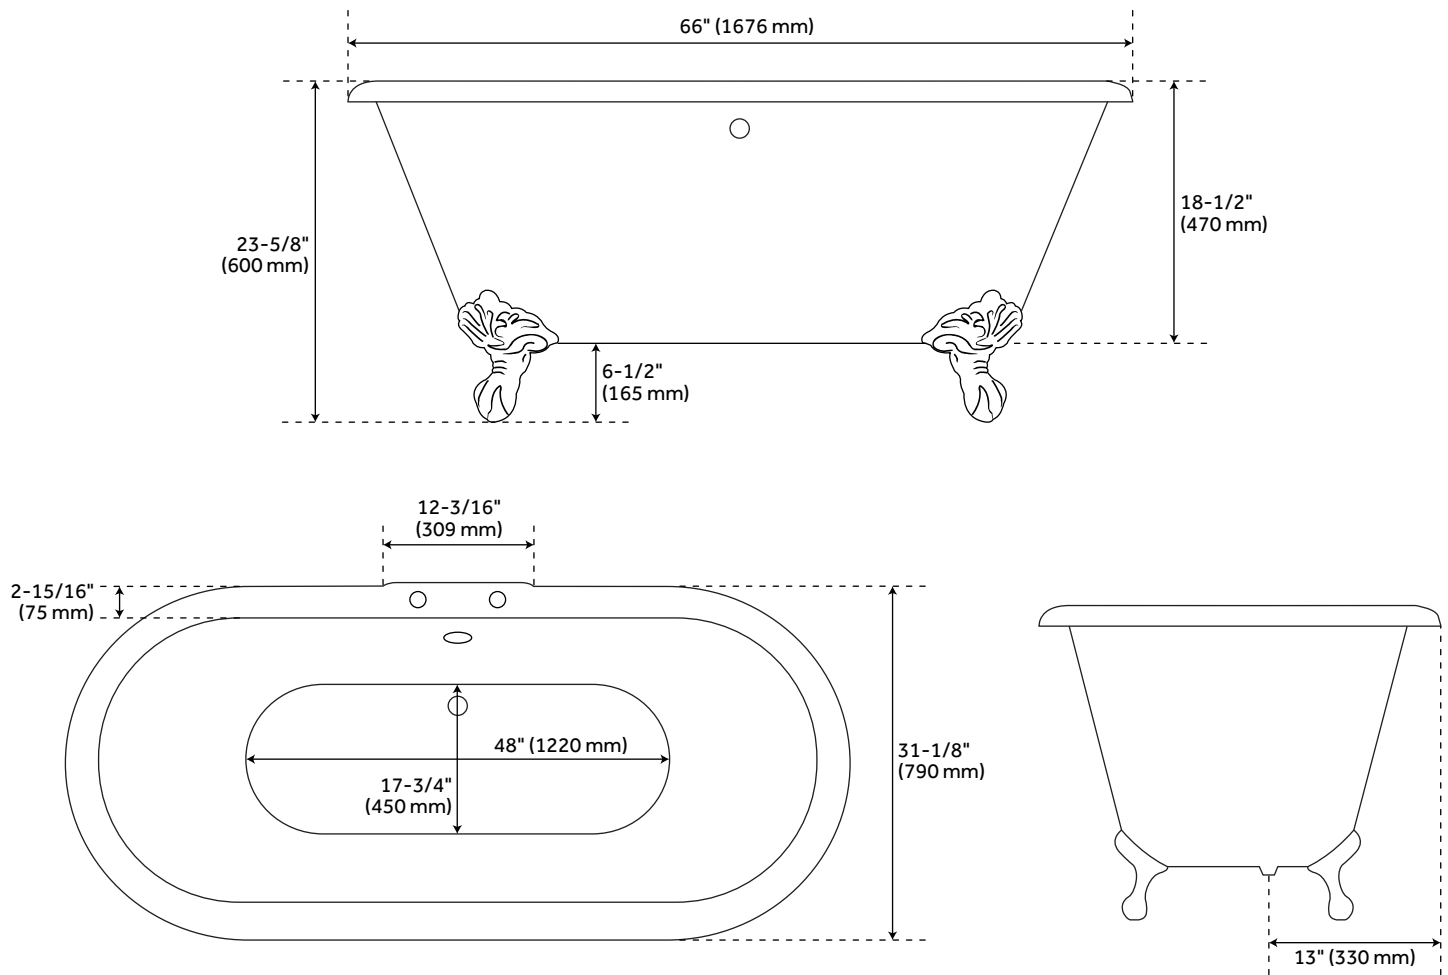

### FEATURES

Length: 60"  
Width: 30"  
Height: 24-3/8"  
Tub Interior Length: 40"  
Tub Interior Width: 16"  
Water Depth To Rim: 18-1/2"  
Water Depth To Overflow: 14-9/16"  
Water Capacity (Gallons): 36  
Tub Weight Uncrated (lbs): 270  
Tub Weight Crated (lbs): 380

### PRODUCT IMAGE

All dimensions and specifications are nominal and may vary. Use actual products for accuracy in critical situations.

# 66" SANFORD

### FEATURES

- Length: 66"
- Width: 31"
- Height: 24-3/8"
- Tub Interior Length: 46"
- Tub Interior Width: 17"
- Water Depth To Rim: 17-3/4"
- Water Depth To Overflow: 13"
- Water Capacity (Gallons): 47
- Tub Weight Uncrated (lbs): 300
- Tub Weight Crated (lbs): 410