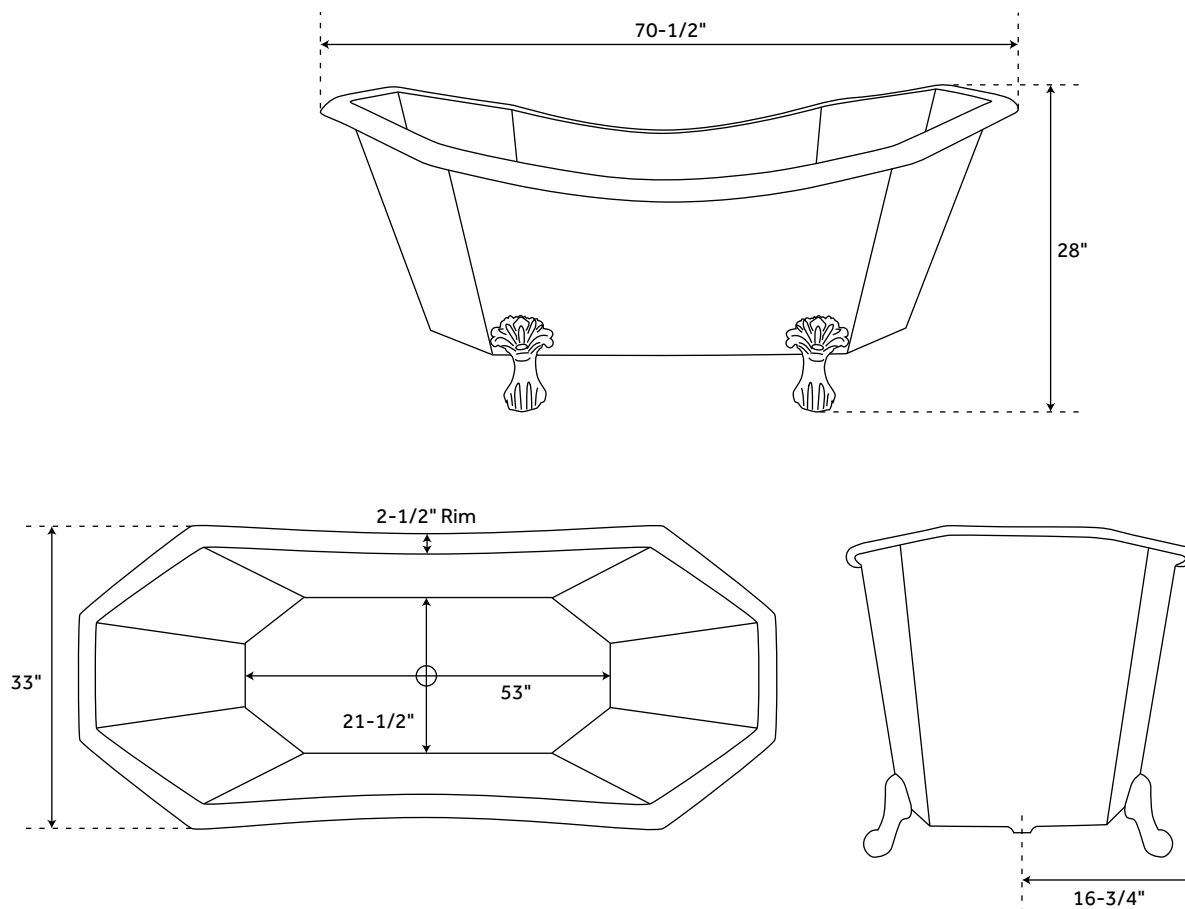

70" MARIEL

EIGHT-SIDED HAMMERED COPPER CLAWFOOT TUB

SKU: 913075

FEATURES

Product Finish: Antique Copper Patina
Overflow Hole: Optional
Shape: Specialty
Length: 70"
Width: 33"
Height: 28"
Tub Interior Length: 53"
Tub Interior Width: 21-1/2"
Water Depth to Rim: 19"
Water Depth To Overflow: 17-1/2"
Exterior Treatment: Hammered
Interior Treatment: Hammered
Metal Gauge/Thickness: 16 Gauge
Tap Deck: No
Drain Included: Optional
Drain Placement: Center
Faucet Included: No
Faucet Drillings: No Drillings
Water Capacity (Gallons): 94
Tub Weight Uncrated (lbs): 116
Tub Weight Crated (lbs): 210