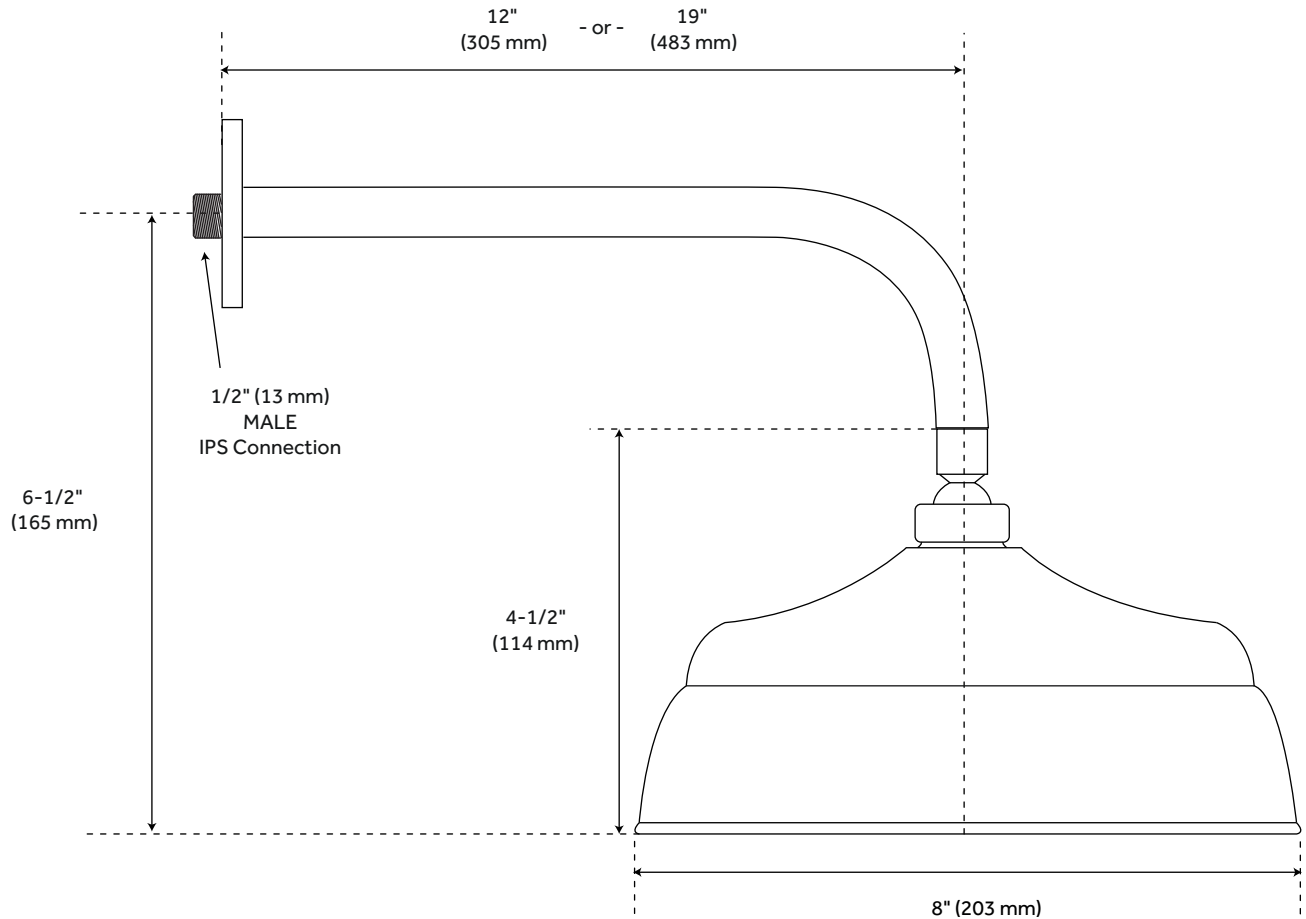

## NOZZLE SHOWER HEAD WITH EXTENDED ARM

SKU: 913043

### FEATURES

Material: Brass  
Shape: Round  
Installation Type: Wall Mount  
Assembly Required: Yes  
Shower Head Installation Type: Wall  
Shower Head Width: 8"  
Shower Head IPS: 1/2"  
Shower Head Swivel: Yes