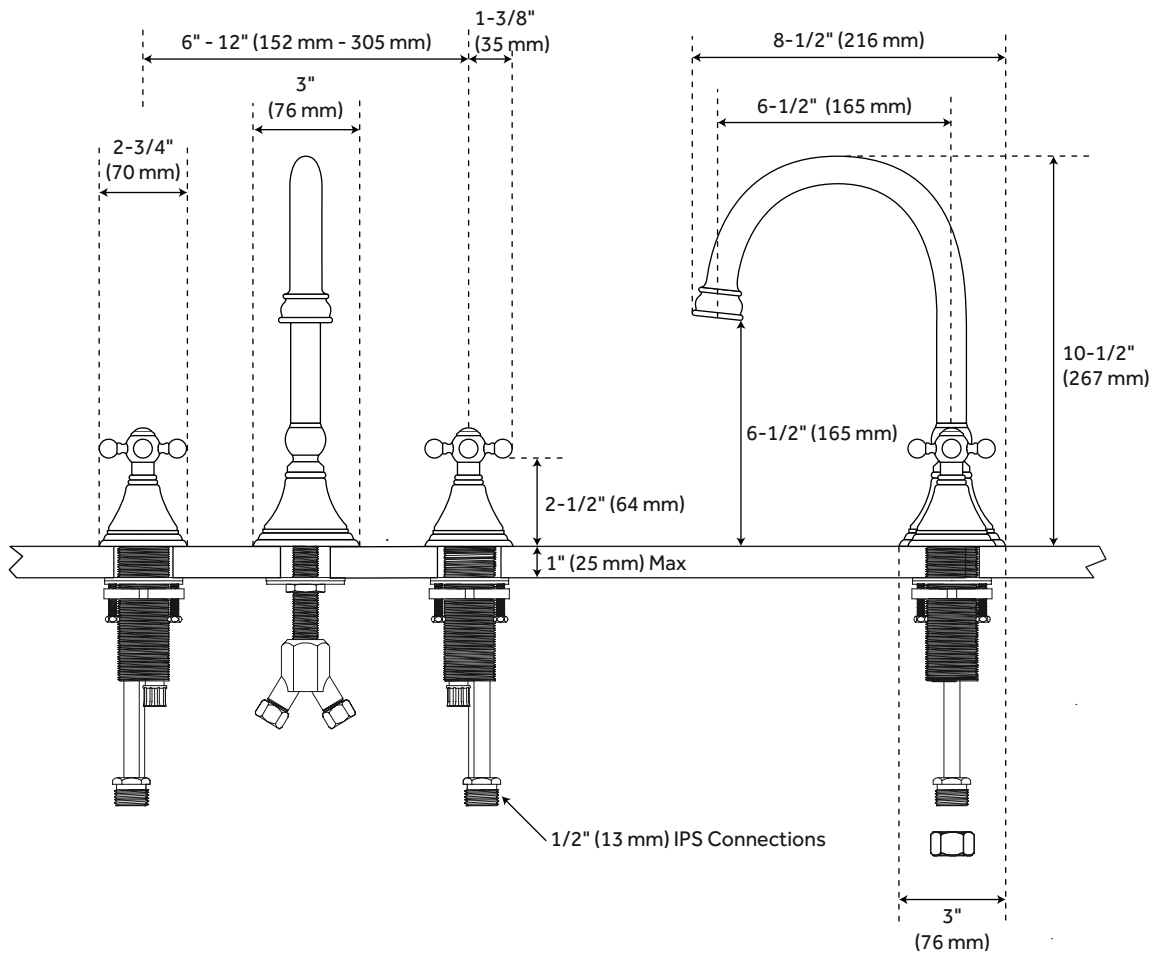

## WIDESPREAD GOOSENECK BATHROOM FAUCET - CONTEMPORARY CROSS HANDLES

SKU: 910139

### FEATURES

- Max. Countertop Thickness: 1"
- Faucet Centers: 6" - 12"
- Overflow Hole: Yes
- Width: 8-1/2"
- Height: 10-1/2"
- Height To Spout: 6-1/2"
- Spout Reach: 6-1/2"
- Base Plate Length: 3"
- Base Plate Width: 3"
- Handle Length: 1-3/8"
- Height to Bottom of Handle: 2-1/2"
- IPS: 1/2"
- Drain Included: Yes
- Drain Size: 1-1/2"
- Maximum Flow Rate: 1.2 gpm  
(gallons per minute)