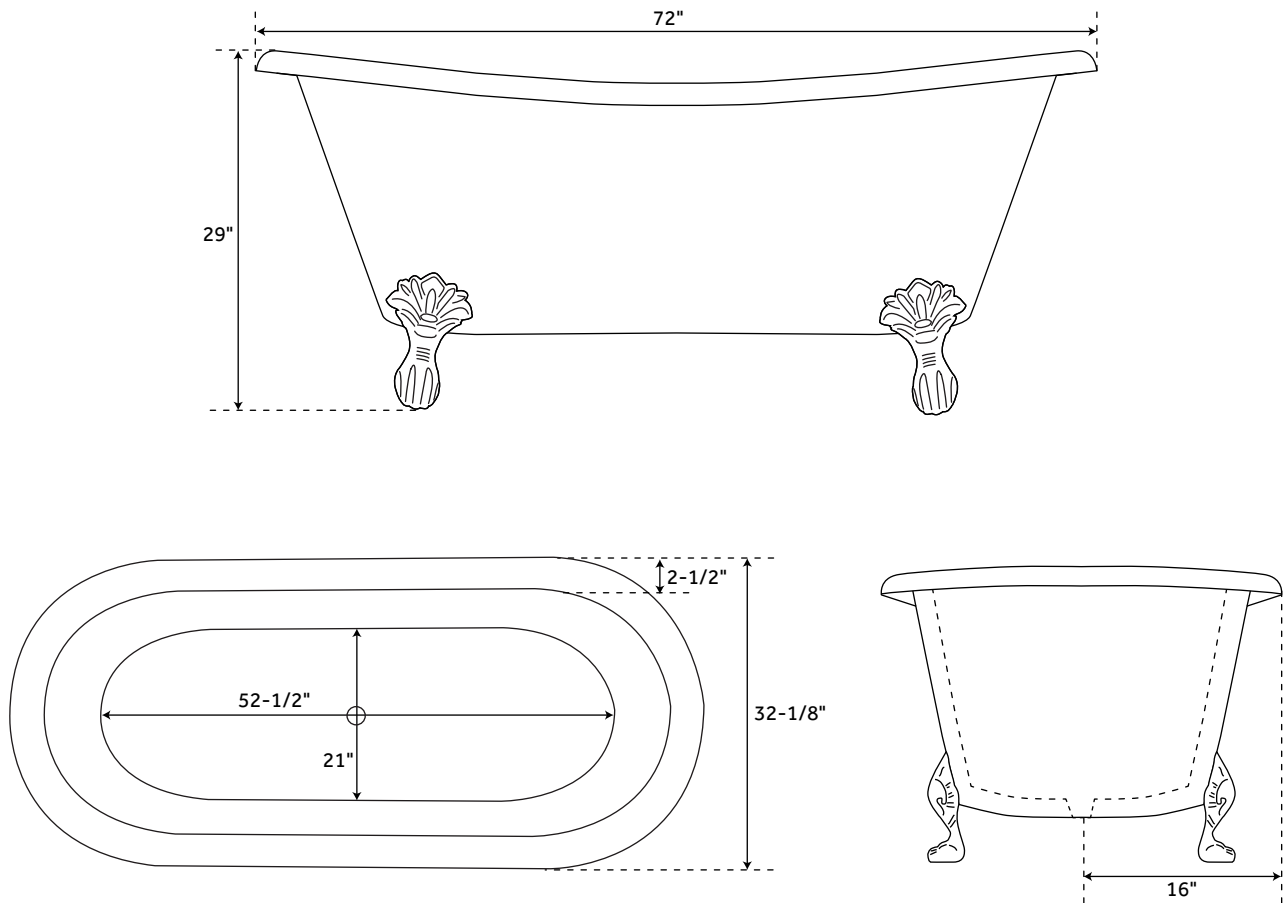

72" ISABELLA

HAMMERED COPPER DOUBLE-SLIPPER CLAWFOOT TUB - NICKEL INTERIOR

SKU: 909277

FEATURES

- Product Finish: Antique Copper Patina
- Overflow Hole: Optional
- Shape: Oval
- Length: 72"
- Width: 32-1/8"
- Height: 29"
- Tub Interior Length: 52-1/2"
- Tub Interior Width: 21"
- Water Depth to Rim: 18-3/4"
- Water Depth To Overflow: 16"
- Exterior Treatment: Hammered
- Interior Treatment: Polished
- Feet Type: Lion Paw
- Metal Gauge/Thickness: 16 Gauge
- Tap Deck: No
- Drain Included: No
- Drain Placement: Center
- Faucet Included: No
- Water Capacity (Gallons): 88
- Tub Weight Uncrated (lbs): 145
- Tub Weight Crated (lbs): 255

SIGNATURE HARDWARE LIFETIME WARRANTY

See website for warranty information

All measurements are approximate. Measurements may vary +/- 1/2".

REVISED 09/26/2018