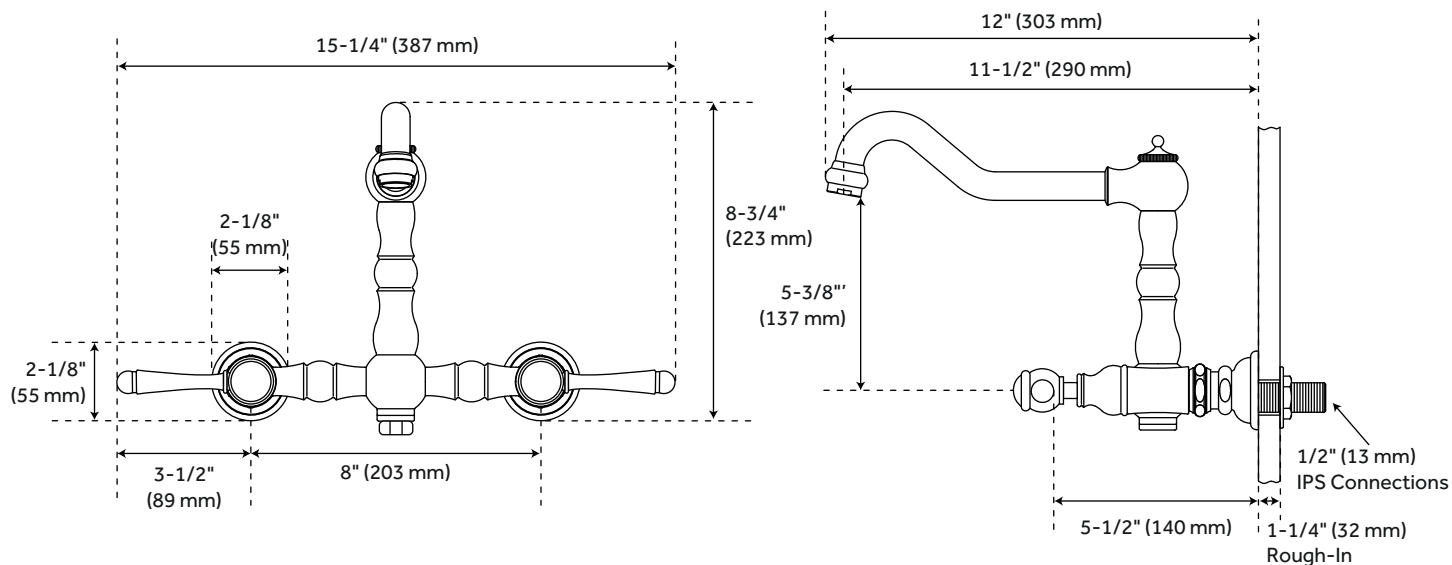

DELILAH

WALL-MOUNT FAUCET - LEVER HANDLES

SKU: 906112

FEATURES

Installation Type: Wall Mount
Faucet Holes: 2
Faucet Centers: 8"
Handle Type: Lever
Features: No Spray
Rough In: 1-1/4"
Length: 15-1/4"
Width: 12"
Height: 8-3/4"
Height To Spout: 5-3/8"
Spout Reach: 11-1/2"
Base Plate Length: 2-1/8"
Base Plate Width: 2-1/8"
Handle Length: 3-1/2"
Height to Bottom of Handle: 5-1/2"
IPS: 1/2"
Drain Included: No
Maximum Flow Rate: 1.61 gpm
(gallons per minute)

CODES/STANDARDS

cUPC
NSF/ANSI 61
ASME A112.18.1/CSA B125.1
CEC Listed

SIGNATURE HARDWARE LIFETIME WARRANTY

See website for warranty information

All product dimensions are nominal.

REVISED 09/18/2018