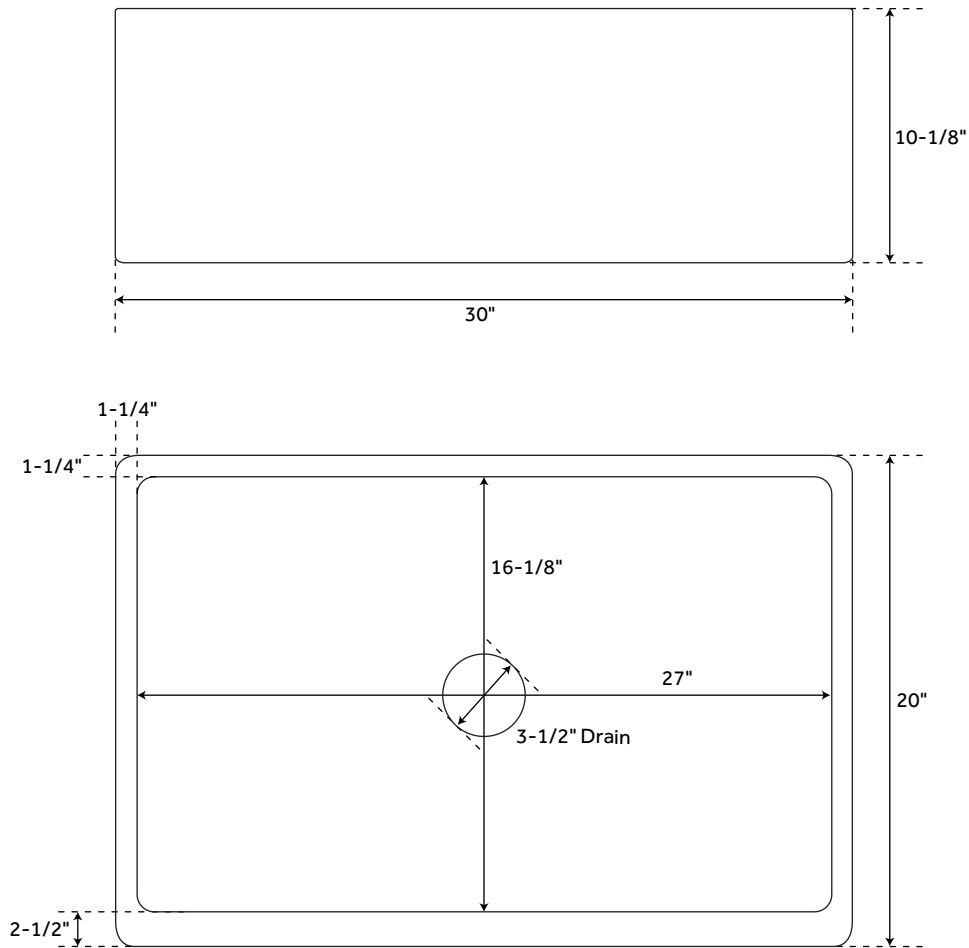

30" WEAVE DESIGN

COPPER FARMHOUSE SINK

SKU: 904835

FEATURES

Material: Copper
Basin Split: Single
Apron Design: Weave
Faucet Centers: No Faucet Hole
Number of Basins: 1
Product Color: Medium Antique Copper
Length: 30"
Width: 20"
Height: 10-1/8"
Basin Length: 27"
Basin Width: 16-1/8"
Water Depth to Rim: 9-5/8"
Apron Front Rim Thickness: 2-1/2"
Side and Back Rim Thickness: 1-1/4"
Metal Gauge/Thickness: 16 Gauge
Drain Size: 3-1/2"
Interior Treatment: Smooth