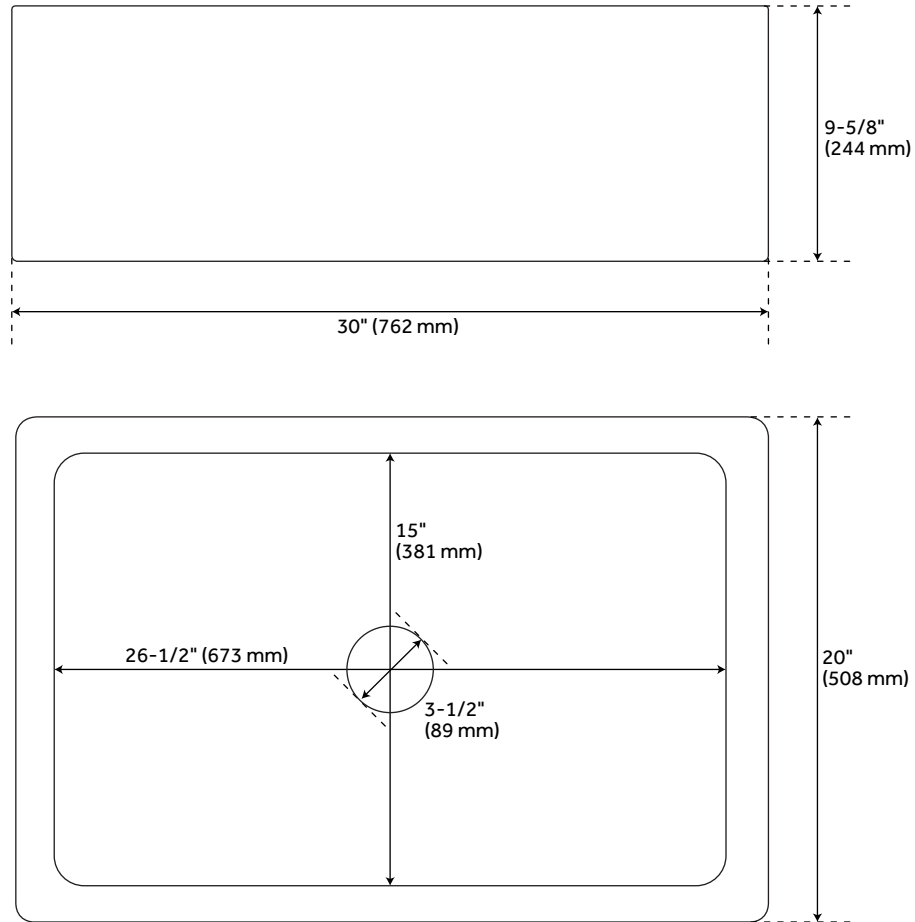

### FEATURES

- Material: Copper
- Basin Split: Single
- Apron Design: Smooth
- Faucet Centers: No Faucet Hole
- Number of Basins: 1
- Product Color: Medium Antique Copper
- Metal Gauge/Thickness: 16 Gauge
- Faucet Included: No
- Faucet Holes: No Faucet Hole
- Drain Included: Optional
- Exterior Treatment: Smooth
- Interior Treatment: Smooth

# 30" KEMBLA

### FEATURES

Length: 30"  
Width: 20"  
Height: 9-7/8"  
Basin Length: 27"  
Basin Width: 16"  
Water Depth to Rim: 9-1/2"  
Apron Front Rim Thickness: 2-1/2"  
Drain Size: 3-1/2"

### PRODUCT IMAGE

All dimensions and specifications are nominal and may vary. Use actual products for accuracy in critical situations.

PAGE 2  
Code: 506921