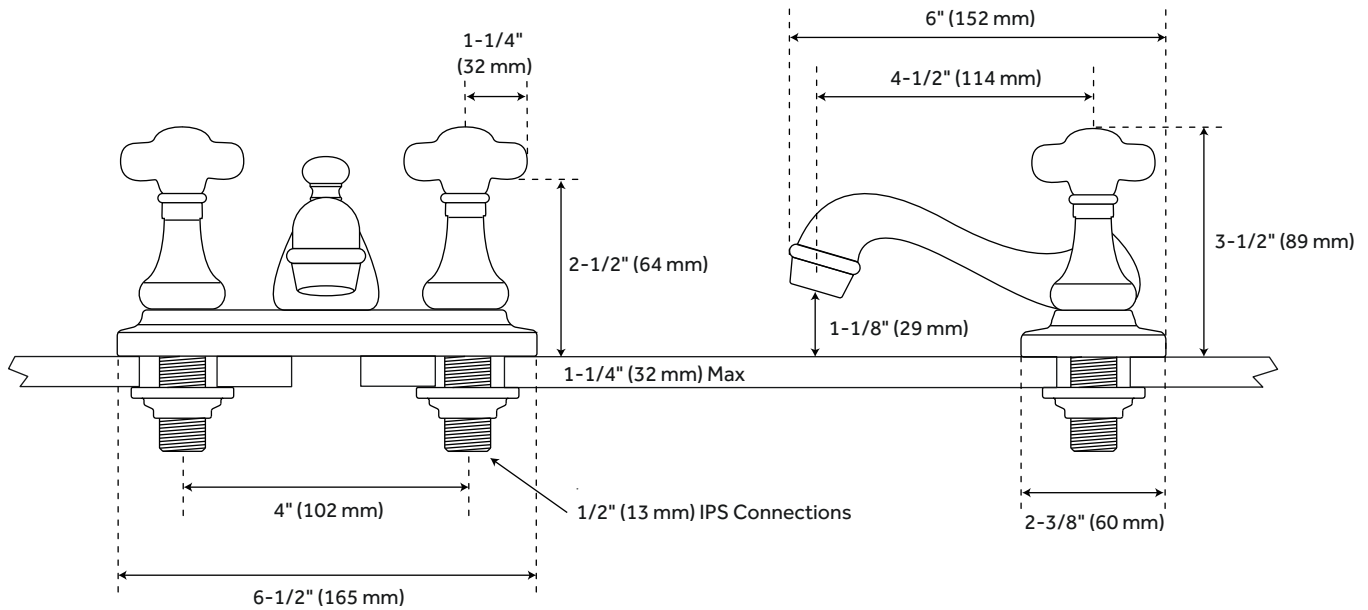

### FEATURES

- Drain is compatible with sinks that have an overflow hole.
- Installation Type: Centerset
- Handle Type: Cross
- Overflow Hole: Yes
- Design: Traditional
- Faucet Material: Brass

### Features

Max. Countertop Thickness: 1-1/4"  
Faucet Centers: 4"  
Length: 6-1/2"  
Width: 6"  
Height: 3-1/2"  
Height To Spout: 1-1/8"  
Spout Reach: 4-1/2"  
Base Plate Length: 6-1/2"  
Base Plate Width: 2-3/8"  
Handle Length: 1-3/8"  
Height To Bottom Of Handle: 2-1/2"  
Ceramic Disc Cartridges: Yes  
Hot And Cold Indicators: Yes  
Ips: 1/2"  
Drain Included: Yes  
Fits Drain Hole Size: 1-1/2"  
Maximum Flow Rate:  
1.2 gpm (4.5 L/min) @ 60 psi