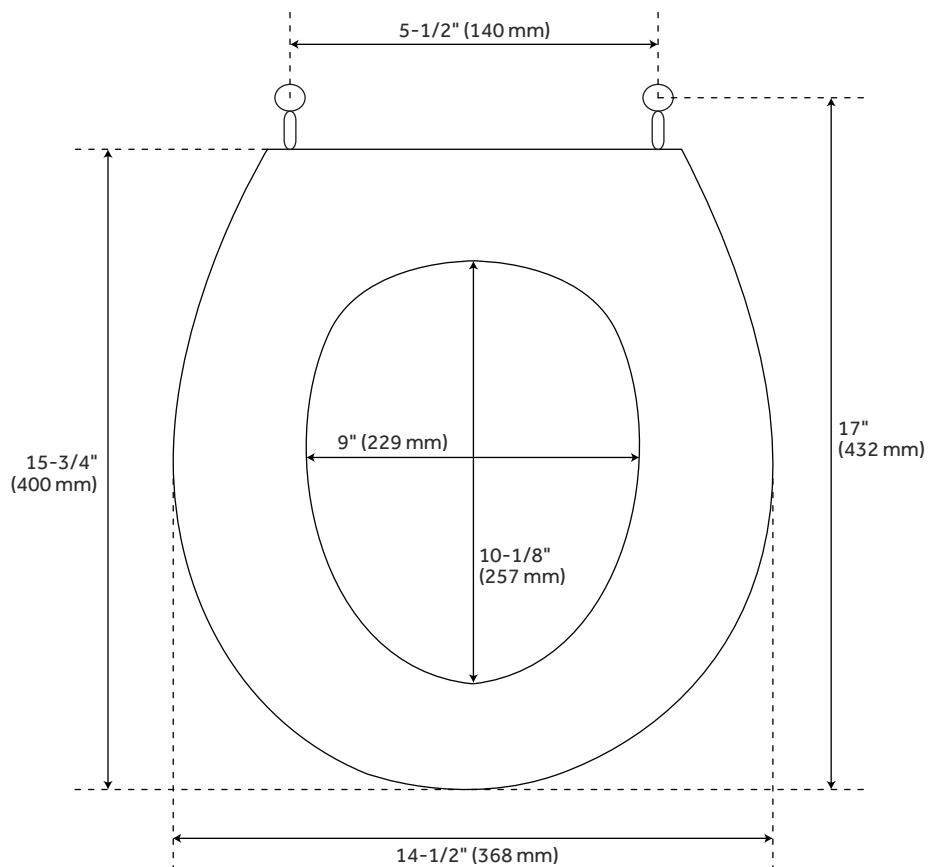

LUXURY

TOILET SEAT WITH STANDARD HINGES - LIGHT OAK

SKU: 903919

FEATURES

- Product Finish: Oak
- Material: Wood
- Protective Bumpers

CONTENTS

ROUND SEAT	PAGE 2
ELONGATED SEAT	PAGE 3

REVISED 07/21/2021

LUXURY

TOILET SEAT WITH STANDARD HINGES - LIGHT OAK - ROUND SEAT

SKU: 903919

FEATURES

- Length: 14-1/2"
- Width: 15-3/4"
- Height: 2-1/4"
- Bolt Centers: 5-1/2"

PRODUCT IMAGE

All dimensions and specifications are nominal and may vary. Use actual products for accuracy in critical situations.

PAGE 2

LUXURY

TOILET SEAT WITH STANDARD HINGES - LIGHT OAK - ELONGATED SEAT

SKU: 903919

FEATURES

- Length: 14-1/2"
- Width: 17-1/4"
- Height: 2-1/4"
- Bolt Centers: 5-1/2"

PRODUCT IMAGE

All dimensions and specifications are nominal and may vary. Use actual products for accuracy in critical situations.