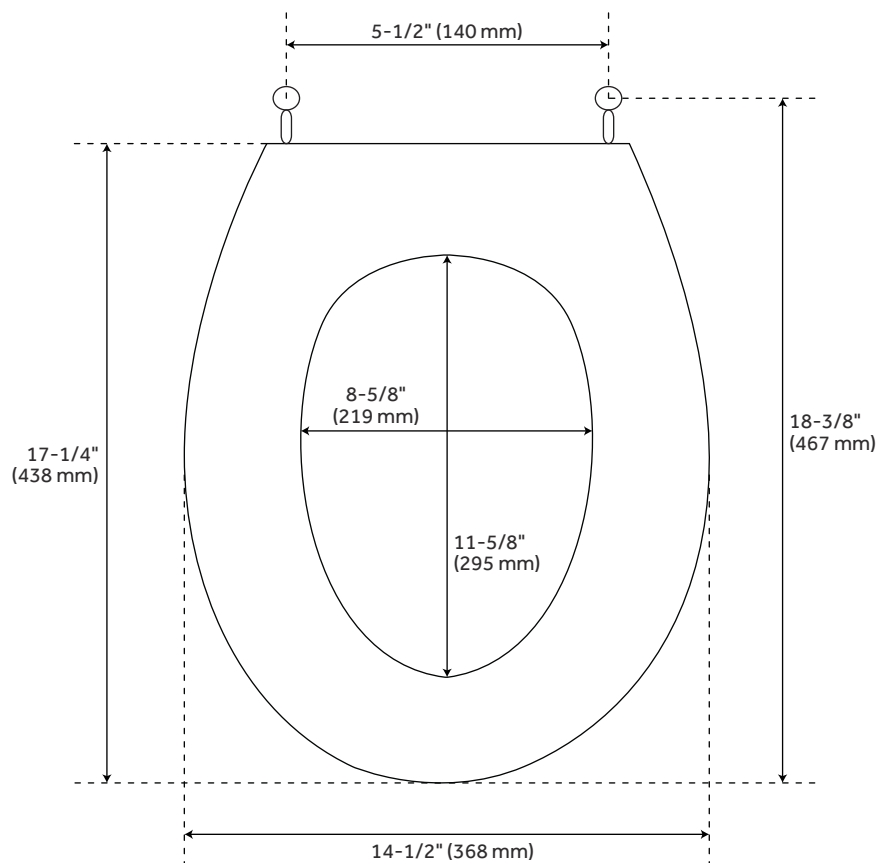

LUXURY

TOILET SEAT WITH STANDARD HINGES - LIGHT OAK - ROUND SEAT

SKU: 903919

FEATURES

- Length: 14-1/2"
- Width: 15-3/4"
- Height: 2-1/4"
- Bolt Centers: 5-1/2"

PRODUCT IMAGE

All dimensions and specifications are nominal and may vary. Use actual products for accuracy in critical situations.

PAGE 2

LUXURY

TOILET SEAT WITH STANDARD HINGES - LIGHT OAK - ELONGATED SEAT

SKU: 903919

FEATURES

- Length: 14-1/2"
- Width: 17-1/4"
- Height: 2-1/4"
- Bolt Centers: 5-1/2"

PRODUCT IMAGE

All dimensions and specifications are nominal and may vary. Use actual products for accuracy in critical situations.