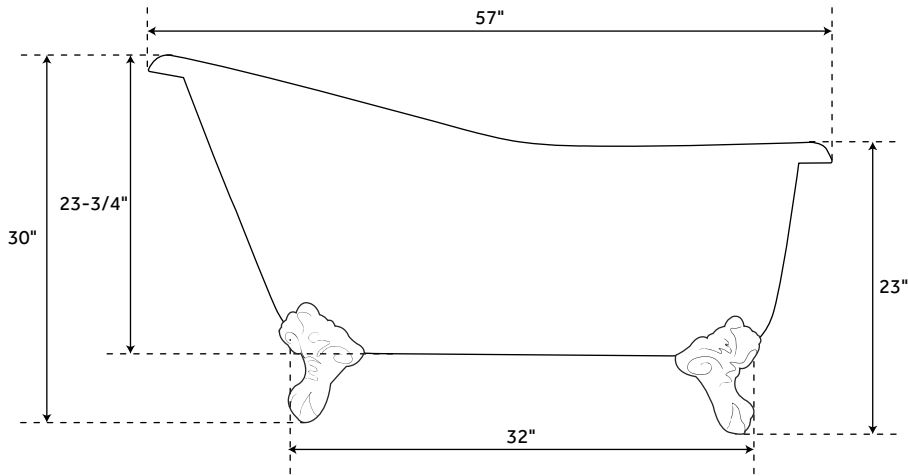

57" ERICA

CAST IRON TUB - IMPERIAL FEET

SKU: 903344

FEATURES

White feet are powder coat over cast iron. All other finishes made of plated solid brass.

Dimensions: 57" L x 30" W x 22- 30" H ($\pm 1/2"$).

Note: Must be used with the Shallow Floor Flange for waste and overflow.

CONTENTS

TUB PAGE 2

REVISED 08/04/2020

57" ERICA

CAST IRON TUB - IMPERIAL FEET

SKU: 903344

FEATURES

- Design: Traditional
- Product Finish: White
- Overflow Hole: Yes
- Shape: Oval
- Material: Cast Iron
- Water Depth To Overflow: 13-1/2"
- Exterior Treatment: Hand-smoothed
Painted White
- Interior Treatment: White Porcelain Enamel
- Feet Type: Imperial
- Feet Material: Solid Brass
- Tap Deck: No
- Drain Included: Optional
- Drain Placement: End
- Faucet Included: No
- Faucet Drillings: Roll Top - No Drillings
- Built-in Adjusters: Yes
- Tub Weight Uncrated (Lbs): 275
- Tub Weight Crated (Lbs): 385