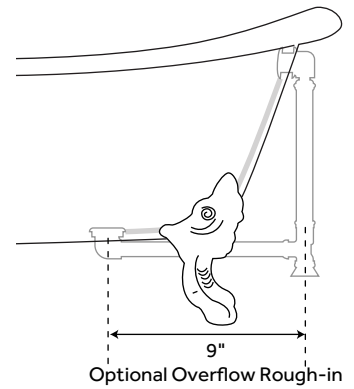

57" ERICA

CAST IRON TUB - IMPERIAL FEET

SKU: 903344

FEATURES

White feet are powder coat over cast iron. All other finishes made of plated solid brass.

Dimensions: 57" L x 30" W x 22- 30" H ($\pm 1/2"$).

Note: Must be used with the Shallow Floor Flange for waste and overflow.

Overflow option: includes Extended Pop-Up Drain with Swivel Head. Choose a Standard or Daisy Wheel overflow, which remain open to allow water into the drain, or the Press-and-Seal overflow, which can be closed for additional water depth.

CONTENTS

TUB PAGE 2

REVISED 08/04/2020

57" ERICA

CAST IRON TUB - IMPERIAL FEET

SKU: 903344

FEATURES

- Design: Traditional
- Product Finish: White
- Overflow Hole: Yes
- Shape: Oval
- Material: Cast Iron
- Water Depth To Overflow: 13-1/2"
- Exterior Treatment: Hand-smoothed
Painted White
- Interior Treatment: White Porcelain Enamel
- Feet Type: Imperial
- Feet Material: Solid Brass
- Tap Deck: No
- Drain Included: Optional
- Drain Placement: End
- Faucet Included: No
- Faucet Drillings: Roll Top - No Drillings
- Built-in Adjusters: Yes
- Tub Weight Uncrated (Lbs): 275
- Tub Weight Crated (Lbs): 385