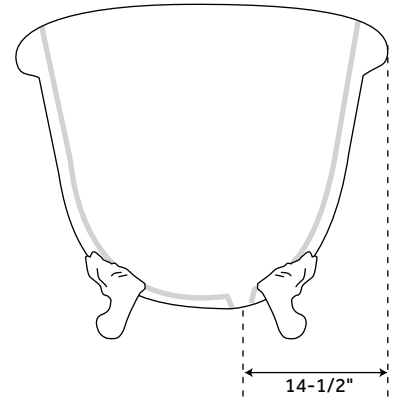

57" ERICA

CAST IRON TUB - IMPERIAL FEET

SKU: 903344

FEATURES

White feet are powder coat over cast iron. All other finishes made of plated solid brass.

Dimensions: 57" L x 30" W x 22- 30" H ($\pm 1/2"$).

Note: Must be used with the Shallow Floor Flange for waste and overflow.

Overflow option: includes Extended Pop-Up Drain with Swivel Head. Choose a Standard or Daisy Wheel overflow, which remain open to allow water into the drain, or the Press-and-Seal overflow, which can be closed for additional water depth.

CONTENTS

TUB PAGE 2

REVISED 08/04/2020

57" ERICA

CAST IRON TUB - IMPERIAL FEET

SKU: 903344

FEATURES

- Design: Traditional
- Product Finish: White
- Overflow Hole: Yes
- Shape: Oval
- Material: Cast Iron
- Water Depth To Overflow: 13-1/2"
- Exterior Treatment: Hand-smoothed
Painted White
- Interior Treatment: White Porcelain Enamel
- Feet Type: Imperial
- Feet Material: Solid Brass
- Tap Deck: No
- Drain Included: Optional
- Drain Placement: End
- Faucet Included: No
- Faucet Drillings: Roll Top - No Drillings
- Built-in Adjusters: Yes
- Tub Weight Uncrated (Lbs): 275
- Tub Weight Crated (Lbs): 385