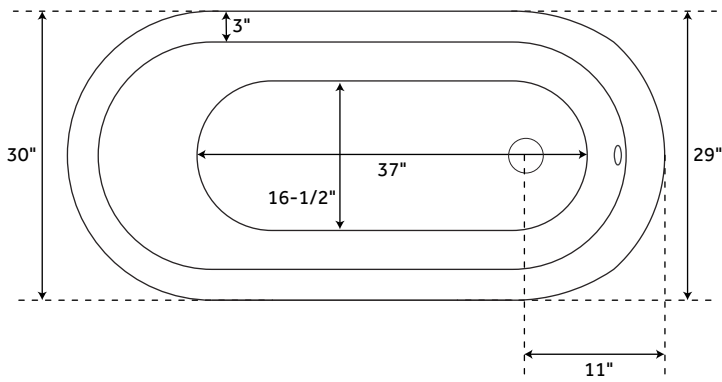

57" ERICA

CAST IRON TUB - IMPERIAL FEET

SKU: 903344

FEATURES

White feet are powder coat over cast iron. All other finishes made of plated solid brass.

Dimensions: 57" L x 30" W x 22- 30" H ($\pm 1/2"$).

Note: Must be used with the Shallow Floor Flange for waste and overflow.

Overflow option: includes Extended Pop-Up Drain with Swivel Head. Choose a Standard or Daisy Wheel overflow, which remain open to allow water into the drain, or the Press-and-Seal overflow, which can be closed for additional water depth.

CONTENTS

TUB PAGE 2

REVISED 08/04/2020

57" ERICA

CAST IRON TUB - IMPERIAL FEET

SKU: 903344

FEATURES

- Design: Traditional
- Product Finish: White
- Overflow Hole: Yes
- Shape: Oval
- Material: Cast Iron
- Water Depth To Overflow: 13-1/2"
- Exterior Treatment: Hand-smoothed
Painted White
- Interior Treatment: White Porcelain Enamel
- Feet Type: Imperial
- Feet Material: Solid Brass
- Tap Deck: No
- Drain Included: Optional
- Drain Placement: End
- Faucet Included: No
- Faucet Drillings: Roll Top - No Drillings
- Built-in Adjusters: Yes
- Tub Weight Uncrated (Lbs): 275
- Tub Weight Crated (Lbs): 385