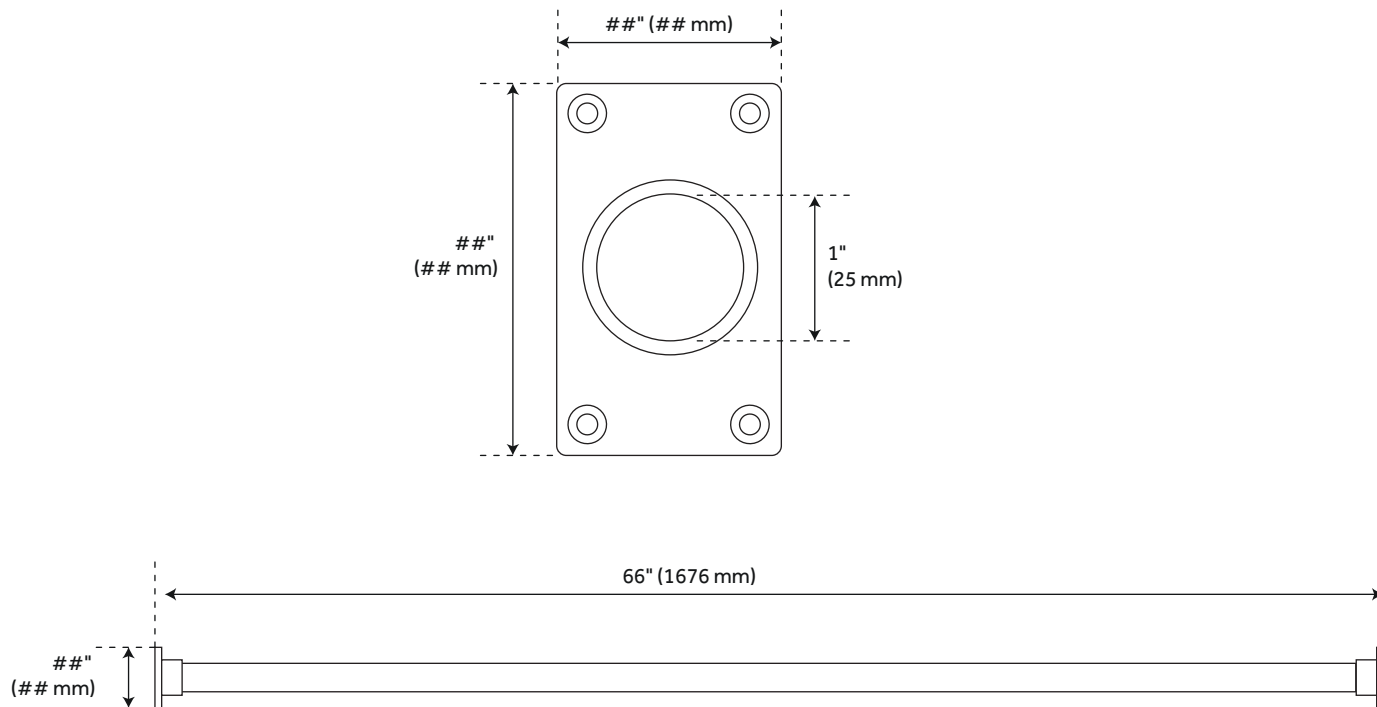

## FEATURES

- Length: 48"
- Material: Brass
- Metal Thickness: .6mm
- Diameter: 1"

### FEATURES

- Length: 60"
- Material: Brass
- Metal Thickness: .6mm
- Diameter: 1"

### FEATURES

- Length: 66"
- Material: Brass
- Metal Thickness: .6mm
- Diameter: 1"

### FEATURES

- Length: 72"
- Material: Brass
- Metal Thickness: .6mm
- Diameter: 1"