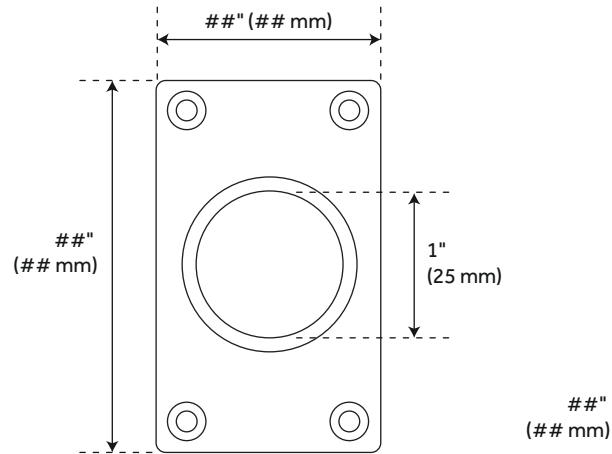

### FEATURES

- One-piece rod.
- Includes flanges and set screws, wall anchors and mounting screws.
- Flanges made of plated, die-cast metal and cover 2-1/4" diameter at wall.
- For best fit, order a shower curtain that is 6" - 12" wider than your shower rod.
- Choose from 48", 60", 66" and 72".

## FEATURES

- Length: 48"
- Material: Brass
- Metal Thickness: .6mm
- Diameter: 1"

### FEATURES

- Length: 60"
- Material: Brass
- Metal Thickness: .6mm
- Diameter: 1"

### FEATURES

- Length: 66"
- Material: Brass
- Metal Thickness: .6mm
- Diameter: 1"