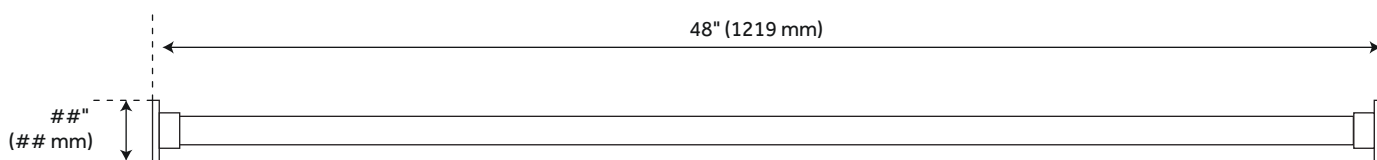

### FEATURES

- One-piece rod.
- Includes flanges and set screws, wall anchors and mounting screws.
- Flanges made of plated, die-cast metal and cover 2-1/4" diameter at wall.
- For best fit, order a shower curtain that is 6" - 12" wider than your shower rod.
- Choose from 48", 60", 66" and 72".

### CONTENTS

48" SHOWER ROD .....	PAGE 2
60" SHOWER ROD .....	PAGE 3
66" SHOWER ROD .....	PAGE 4
72" SHOWER ROD .....	PAGE 5

REVISED 06/03/2021

# 48" SHOWER ROD

STRAIGHT SOLID BRASS SHOWER CURTAIN ROD

SKU: 902840-48, 466514, 466734, 466735, 466736, 466737