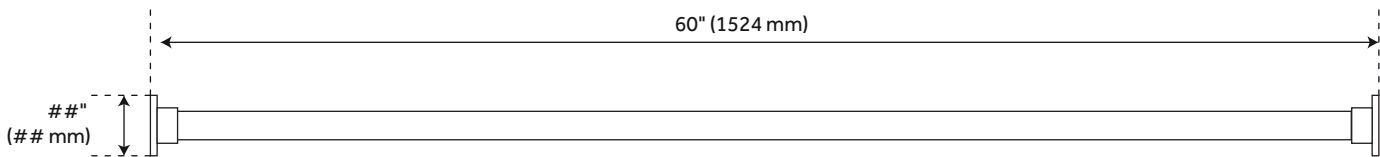

60" SHOWER ROD

STRAIGHT SOLID BRASS SHOWER CURTAIN ROD

SKU: 902840-60, 466738, 466739, 466740, 466741, 466742