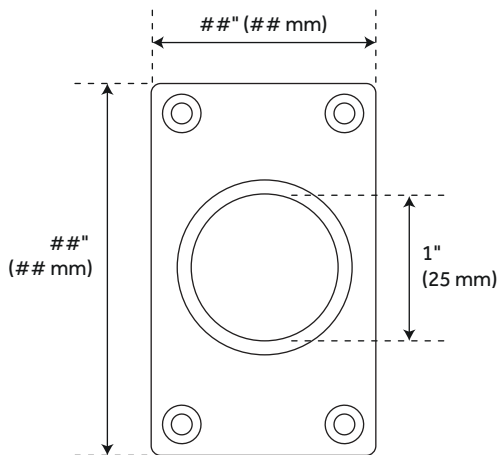

### FEATURES

- One-piece rod.
- Includes flanges and set screws, wall anchors and mounting screws.
- Flanges made of plated, die-cast metal and cover 2-1/4" diameter at wall.
- For best fit, order a shower curtain that is 6" - 12" wider than your shower rod.
- Choose from 48", 60", 66" and 72".

### CONTENTS

48" SHOWER ROD .....	PAGE 2
60" SHOWER ROD .....	PAGE 3
66" SHOWER ROD .....	PAGE 4
72" SHOWER ROD .....	PAGE 5

REVISED 06/03/2021

## FEATURES

- Length: 48"
- Material: Brass
- Metal Thickness: .6mm
- Diameter: 1"

### FEATURES

- Length: 66"
- Material: Brass
- Metal Thickness: .6mm
- Diameter: 1"