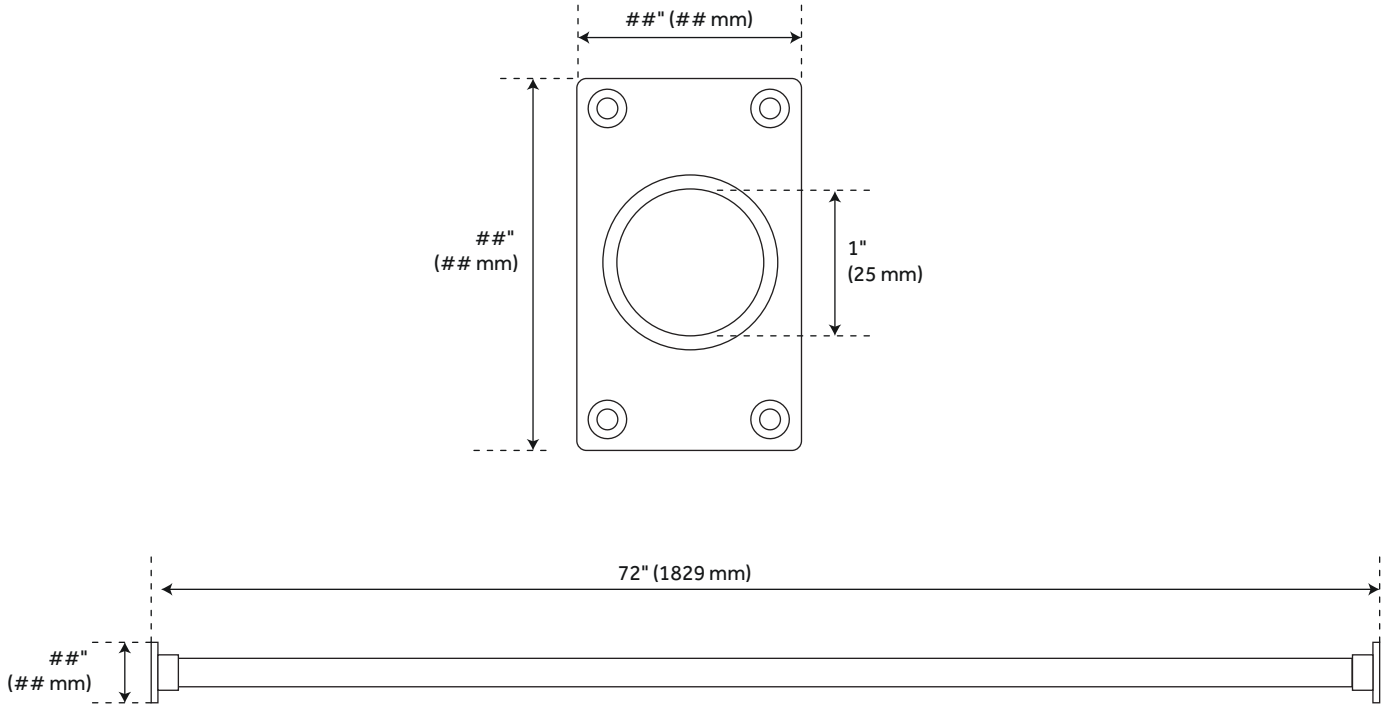

### FEATURES

- One-piece rod.
- Includes flanges and set screws, wall anchors and mounting screws.
- Flanges made of plated, die-cast metal and cover 2-1/4" diameter at wall.
- For best fit, order a shower curtain that is 6" - 12" wider than your shower rod.
- Choose from 48", 60", 66" and 72".

### FEATURES

- Length: 60"
- Material: Brass
- Metal Thickness: .6mm
- Diameter: 1"

### FEATURES

- Length: 66"
- Material: Brass
- Metal Thickness: .6mm
- Diameter: 1"

### FEATURES

- Length: 72"
- Material: Brass
- Metal Thickness: .6mm
- Diameter: 1"