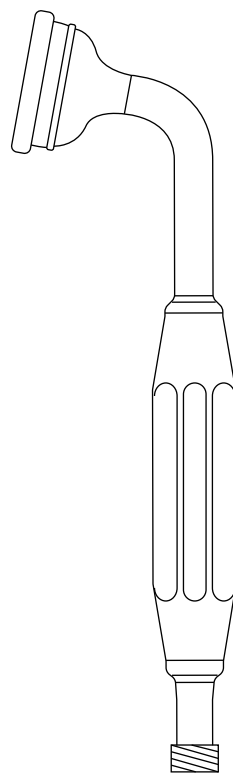

TELEPHONE

HAND SHOWER WITH PORCELAIN HANDLE

SKU: 902369

1/2" (13 mm)
MALE
Connection

FEATURES

Material: Brass
Length: 8"
Features: Hand Shower Included
Shower Head Diameter: 2-1/2"
Hand Shower Material: Brass
IPS: 1/2"