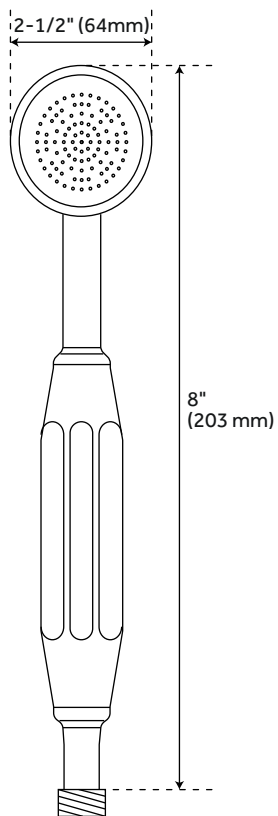

TELEPHONE

HAND SHOWER WITH PORCELAIN HANDLE

SKU: 902369

1/2" (13 mm)
MALE
Connection

FEATURES

Material: Brass
Length: 8"
Features: Hand Shower Included
Shower Head Diameter: 2-1/2"
Hand Shower Material: Brass
IPS: 1/2"