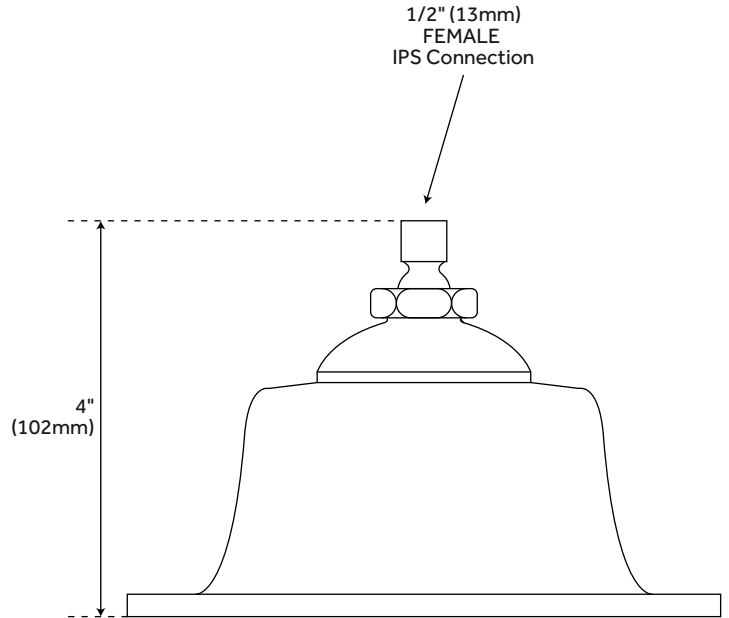

SUNFLOWER

SHOWER HEAD

SKU: 900857

FEATURES

Material: Porcelain
Shape: Round
Installation Type: Wall Mount
Features: Shower Head Only
Assembly Required: No
Shower Head Diameter: 6-1/4"
Shower Head Height: 4"
Shower Arm Included: No
Shower Head IPS: 1/2"