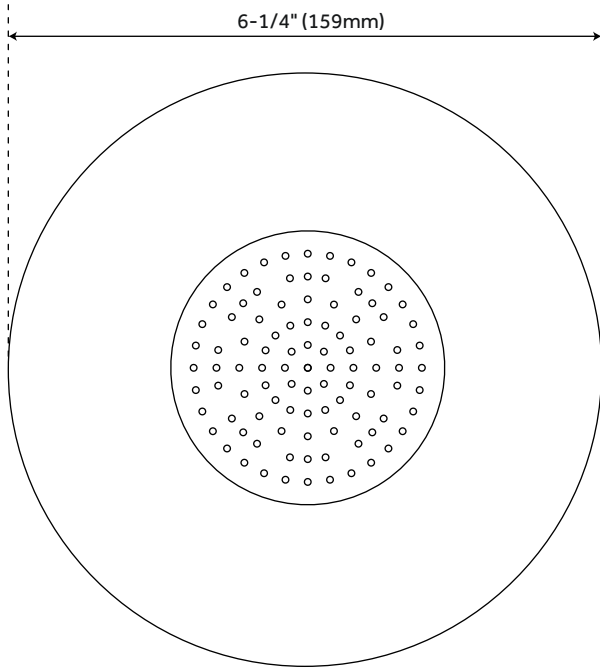

SUNFLOWER

SHOWER HEAD

SKU: 900857

FEATURES

Material: Porcelain
Shape: Round
Installation Type: Wall Mount
Features: Shower Head Only
Assembly Required: No
Shower Head Diameter: 6-1/4"
Shower Head Height: 4"
Shower Arm Included: No
Shower Head IPS: 1/2"