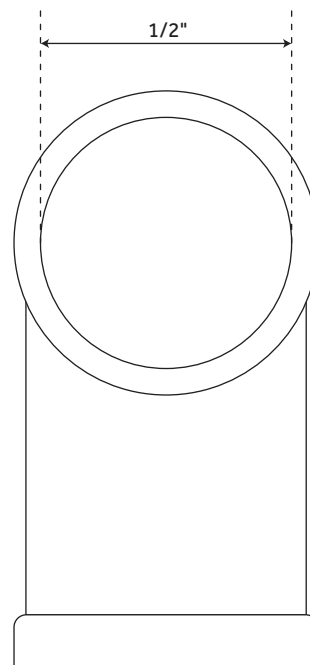

1/2" IPS

BRASS PIPE 45 DEGREE ELBOW

SKU: 900661

FEATURES

Material: Brass
IPS: 1/2"

SIGNATURE HARDWARE LIFETIME WARRANTY

See website for warranty information

REVISED 10/04/2019