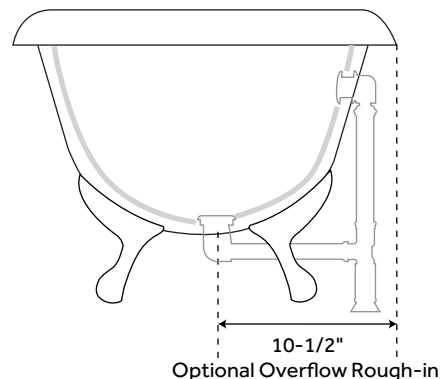

## FEATURES

Design: Traditional  
Product Finish: White  
Overflow Hole: Yes  
Shape: Oval  
Material: Cast Iron  
Water Depth To Overflow: 14-3/4"  
Water Capacity With Overflow: 27 gallons  
Length: 61"  
Width: 29-1/4"  
Height: 30-1/2"  
Exterior Treatment: Hand-Smoothed  
Painted White  
Interior Treatment: White Porcelain Enamel  
Feet Type: Lion Paw  
Feet Material: Cast Iron  
Tap Deck: Yes  
Drain Included: No  
Drain Placement: Offset  
Faucet Included: No

## SIGNATURE HARDWARE LIFETIME WARRANTY

See website for warranty information

All measurements are approximate. Measurements may vary +/- 1/2".

REVISED 07/27/2020

# 71" BELLBROOK

CAST IRON CLAWFOOT SLIPPER TUB - LION PAW FEET

SKU: 900366, 935664

## FEATURES

Design: Traditional  
Product Finish: White  
Overflow Hole: Yes  
Shape: Oval  
Material: Cast Iron  
Water Depth To Overflow: 14-3/4"  
Water Capacity With Overflow: 38 gallons  
Length: 70-3/4"  
Width: 31"  
Height: 30-1/4"  
Exterior Treatment: Hand-Smoothed  
Painted White  
Interior Treatment: White Porcelain Enamel  
Feet Type: Lion Paw  
Feet Material: Cast Iron  
Tap Deck: Yes  
Drain Included: No  
Drain Placement: Offset  
Faucet Included: No