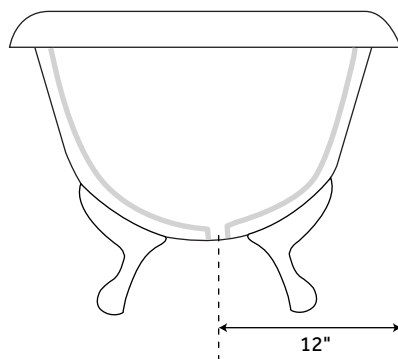

## FEATURES

Design: Traditional  
Product Finish: White  
Overflow Hole: Yes  
Shape: Oval  
Material: Cast Iron  
Water Depth To Overflow: 14-3/4"  
Water Capacity With Overflow: 27 gallons  
Length: 61"  
Width: 29-1/4"  
Height: 30-1/2"  
Exterior Treatment: Hand-Smoothed  
Painted White  
Interior Treatment: White Porcelain Enamel  
Feet Type: Lion Paw  
Feet Material: Cast Iron  
Tap Deck: Yes  
Drain Included: No  
Drain Placement: Offset  
Faucet Included: No

## SIGNATURE HARDWARE LIFETIME WARRANTY

See website for warranty information

All measurements are approximate. Measurements may vary +/- 1/2".

REVISED 07/27/2020

# 71" BELLBROOK

CAST IRON CLAWFOOT SLIPPER TUB - LION PAW FEET

SKU: 900366, 935664

## FEATURES

Design: Traditional  
Product Finish: White  
Overflow Hole: Yes  
Shape: Oval  
Material: Cast Iron  
Water Depth To Overflow: 14-3/4"  
Water Capacity With Overflow: 38 gallons  
Length: 70-3/4"  
Width: 31"  
Height: 30-1/4"  
Exterior Treatment: Hand-Smoothed  
Painted White  
Interior Treatment: White Porcelain Enamel  
Feet Type: Lion Paw  
Feet Material: Cast Iron  
Tap Deck: Yes  
Drain Included: No  
Drain Placement: Offset  
Faucet Included: No