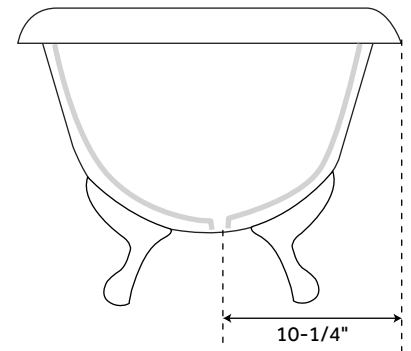

# 61" BELLBROOK

CAST IRON CLAWFOOT SLIPPER TUB - LION PAW FEET

SKU: 900366, 935664

## FEATURES

Design: Traditional  
Product Finish: White  
Overflow Hole: Yes  
Shape: Oval  
Material: Cast Iron  
Water Depth To Overflow: 14-3/4"  
Water Capacity With Overflow: 27 gallons  
Length: 61"  
Width: 29-1/4"  
Height: 30-1/2"  
Exterior Treatment: Hand-Smoothed  
Painted White  
Interior Treatment: White Porcelain Enamel  
Feet Type: Lion Paw  
Feet Material: Cast Iron  
Tap Deck: Yes  
Drain Included: No  
Drain Placement: Offset  
Faucet Included: No

## FEATURES

Design: Traditional  
Product Finish: White  
Overflow Hole: Yes  
Shape: Oval  
Material: Cast Iron  
Water Depth To Overflow: 14-3/4"  
Water Capacity With Overflow: 38 gallons  
Length: 70-3/4"  
Width: 31"  
Height: 30-1/4"  
Exterior Treatment: Hand-Smoothed  
Painted White  
Interior Treatment: White Porcelain Enamel  
Feet Type: Lion Paw  
Feet Material: Cast Iron  
Tap Deck: Yes  
Drain Included: No  
Drain Placement: Offset  
Faucet Included: No