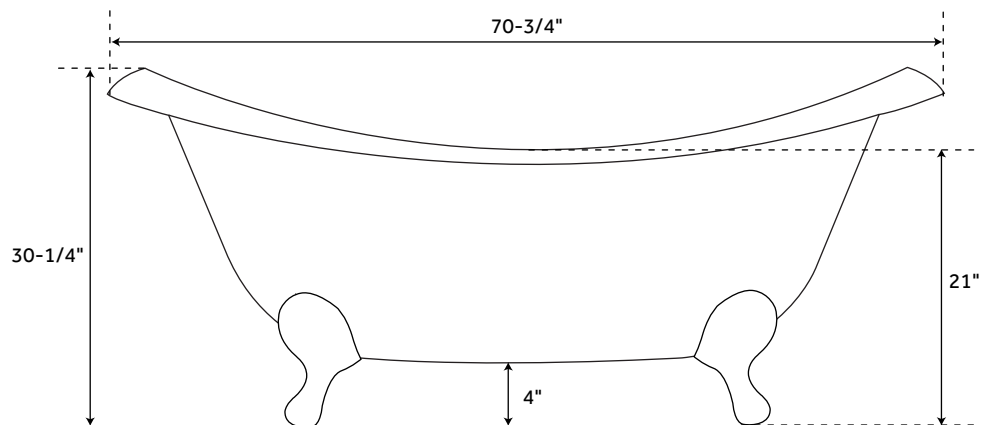

## FEATURES

Design: Traditional  
Product Finish: White  
Overflow Hole: Yes  
Shape: Oval  
Material: Cast Iron  
Water Depth To Overflow: 14-3/4"  
Water Capacity With Overflow: 27 gallons  
Length: 61"  
Width: 29-1/4"  
Height: 30-1/2"  
Exterior Treatment: Hand-Smoothed  
Painted White  
Interior Treatment: White Porcelain Enamel  
Feet Type: Lion Paw  
Feet Material: Cast Iron  
Tap Deck: Yes  
Drain Included: No  
Drain Placement: Offset  
Faucet Included: No

## SIGNATURE HARDWARE LIFETIME WARRANTY

See website for warranty information

All measurements are approximate. Measurements may vary +/- 1/2".

REVISED 07/27/2020

## FEATURES

Design: Traditional  
Product Finish: White  
Overflow Hole: Yes  
Shape: Oval  
Material: Cast Iron  
Water Depth To Overflow: 14-3/4"  
Water Capacity With Overflow: 38 gallons  
Length: 70-3/4"  
Width: 31"  
Height: 30-1/4"  
Exterior Treatment: Hand-Smoothed  
Painted White  
Interior Treatment: White Porcelain Enamel  
Feet Type: Lion Paw  
Feet Material: Cast Iron  
Tap Deck: Yes  
Drain Included: No  
Drain Placement: Offset  
Faucet Included: No