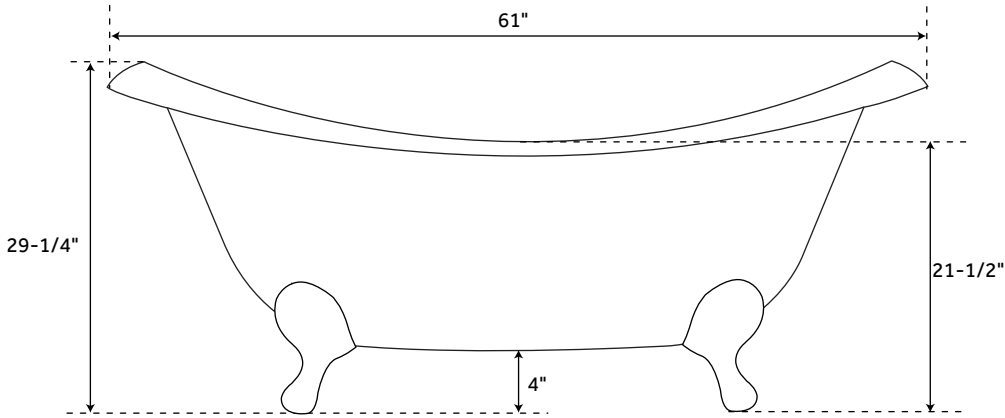

# 61" BELLBROOK

CAST IRON CLAWFOOT SLIPPER TUB - LION PAW FEET

SKU: 900366, 935664

## FEATURES

Design: Traditional  
Product Finish: White  
Overflow Hole: Yes  
Shape: Oval  
Material: Cast Iron  
Water Depth To Overflow: 14-3/4"  
Water Capacity With Overflow: 27 gallons  
Length: 61"  
Width: 29-1/4"  
Height: 30-1/2"  
Exterior Treatment: Hand-Smoothed  
Painted White  
Interior Treatment: White Porcelain Enamel  
Feet Type: Lion Paw  
Feet Material: Cast Iron  
Tap Deck: Yes  
Drain Included: No  
Drain Placement: Offset  
Faucet Included: No

## FEATURES

Design: Traditional  
Product Finish: White  
Overflow Hole: Yes  
Shape: Oval  
Material: Cast Iron  
Water Depth To Overflow: 14-3/4"  
Water Capacity With Overflow: 38 gallons  
Length: 70-3/4"  
Width: 31"  
Height: 30-1/4"  
Exterior Treatment: Hand-Smoothed  
Painted White  
Interior Treatment: White Porcelain Enamel  
Feet Type: Lion Paw  
Feet Material: Cast Iron  
Tap Deck: Yes  
Drain Included: No  
Drain Placement: Offset  
Faucet Included: No