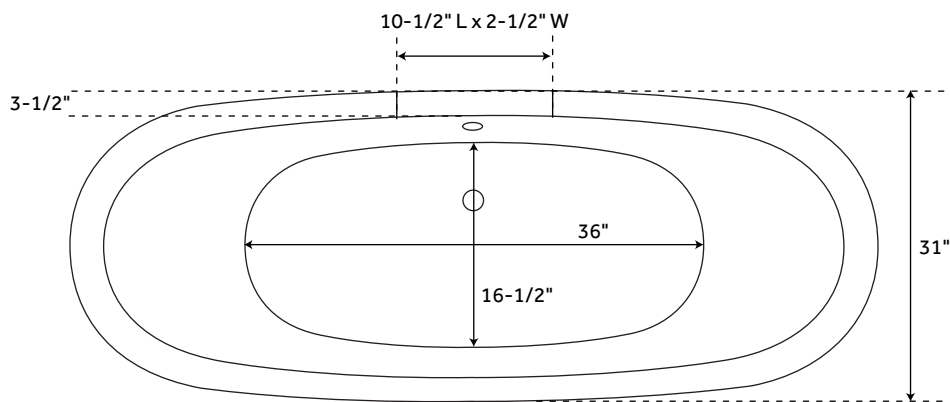

## FEATURES

Design: Traditional  
Product Finish: White  
Overflow Hole: Yes  
Shape: Oval  
Material: Cast Iron  
Water Depth To Overflow: 14-3/4"  
Water Capacity With Overflow: 27 gallons  
Length: 61"  
Width: 29-1/4"  
Height: 30-1/2"  
Exterior Treatment: Hand-Smoothed  
Painted White  
Interior Treatment: White Porcelain Enamel  
Feet Type: Lion Paw  
Feet Material: Cast Iron  
Tap Deck: Yes  
Drain Included: No  
Drain Placement: Offset  
Faucet Included: No

## SIGNATURE HARDWARE LIFETIME WARRANTY

See website for warranty information

All measurements are approximate. Measurements may vary +/- 1/2".

REVISED 07/27/2020

## FEATURES

Design: Traditional  
Product Finish: White  
Overflow Hole: Yes  
Shape: Oval  
Material: Cast Iron  
Water Depth To Overflow: 14-3/4"  
Water Capacity With Overflow: 38 gallons  
Length: 70-3/4"  
Width: 31"  
Height: 30-1/4"  
Exterior Treatment: Hand-Smoothed  
Painted White  
Interior Treatment: White Porcelain Enamel  
Feet Type: Lion Paw  
Feet Material: Cast Iron  
Tap Deck: Yes  
Drain Included: No  
Drain Placement: Offset  
Faucet Included: No