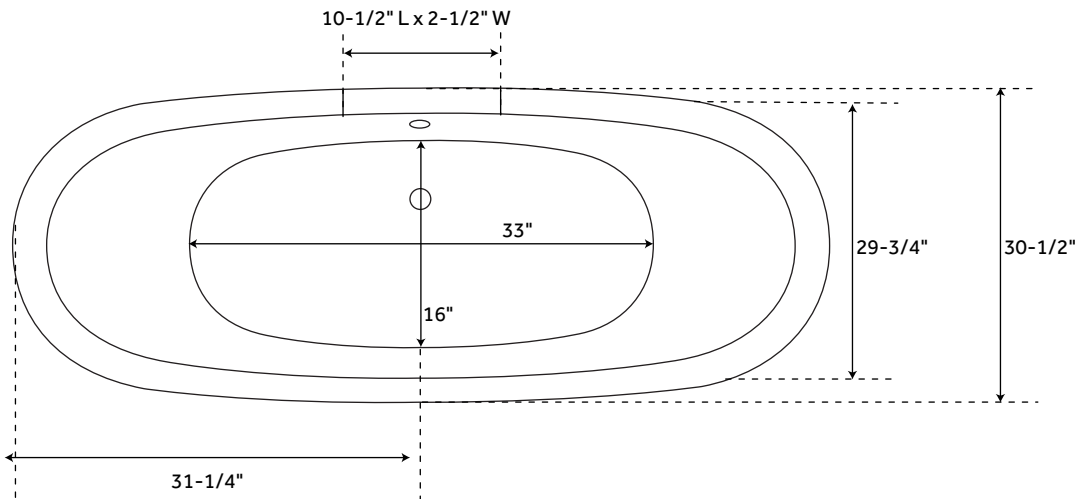

# 61" BELLBROOK

CAST IRON CLAWFOOT SLIPPER TUB - LION PAW FEET

SKU: 900366, 935664

## FEATURES

Design: Traditional  
Product Finish: White  
Overflow Hole: Yes  
Shape: Oval  
Material: Cast Iron  
Water Depth To Overflow: 14-3/4"  
Water Capacity With Overflow: 27 gallons  
Length: 61"  
Width: 29-1/4"  
Height: 30-1/2"  
Exterior Treatment: Hand-Smoothed  
Painted White  
Interior Treatment: White Porcelain Enamel  
Feet Type: Lion Paw  
Feet Material: Cast Iron  
Tap Deck: Yes  
Drain Included: No  
Drain Placement: Offset  
Faucet Included: No

## FEATURES

Design: Traditional  
Product Finish: White  
Overflow Hole: Yes  
Shape: Oval  
Material: Cast Iron  
Water Depth To Overflow: 14-3/4"  
Water Capacity With Overflow: 38 gallons  
Length: 70-3/4"  
Width: 31"  
Height: 30-1/4"  
Exterior Treatment: Hand-Smoothed  
Painted White  
Interior Treatment: White Porcelain Enamel  
Feet Type: Lion Paw  
Feet Material: Cast Iron  
Tap Deck: Yes  
Drain Included: No  
Drain Placement: Offset  
Faucet Included: No