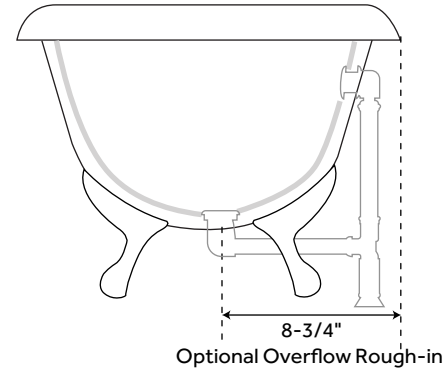

# 61" BELLBROOK

CAST IRON CLAWFOOT SLIPPER TUB - LION PAW FEET

SKU: 900366, 935664

## FEATURES

Design: Traditional  
Product Finish: White  
Overflow Hole: Yes  
Shape: Oval  
Material: Cast Iron  
Water Depth To Overflow: 14-3/4"  
Water Capacity With Overflow: 27 gallons  
Length: 61"  
Width: 29-1/4"  
Height: 30-1/2"  
Exterior Treatment: Hand-Smoothed  
Painted White  
Interior Treatment: White Porcelain Enamel  
Feet Type: Lion Paw  
Feet Material: Cast Iron  
Tap Deck: Yes  
Drain Included: No  
Drain Placement: Offset  
Faucet Included: No

## FEATURES

Design: Traditional  
Product Finish: White  
Overflow Hole: Yes  
Shape: Oval  
Material: Cast Iron  
Water Depth To Overflow: 14-3/4"  
Water Capacity With Overflow: 38 gallons  
Length: 70-3/4"  
Width: 31"  
Height: 30-1/4"  
Exterior Treatment: Hand-Smoothed  
Painted White  
Interior Treatment: White Porcelain Enamel  
Feet Type: Lion Paw  
Feet Material: Cast Iron  
Tap Deck: Yes  
Drain Included: No  
Drain Placement: Offset  
Faucet Included: No