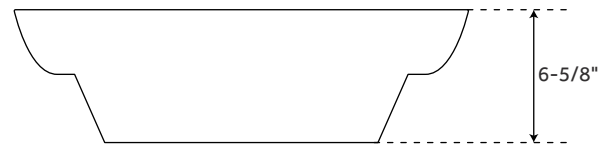

SIGNATURE HARDWARE

LIFETIME WARRANTY

See website for warranty information

All Measurements are approximate.

PAGE 3