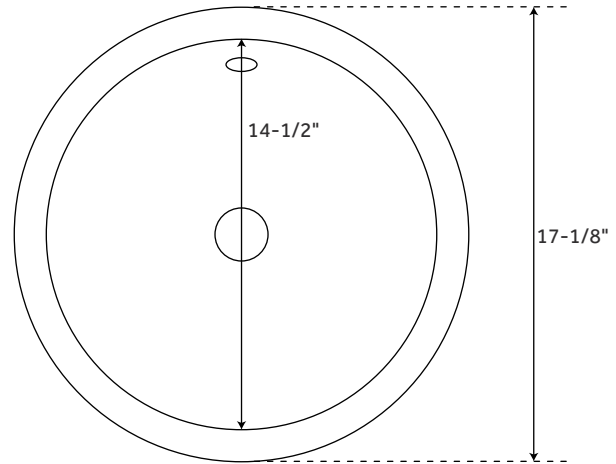

OPTIONAL PORCELAIN

SEMI-RECESSED SINK

FEATURES

Diameter: 17-1/8"
Height: 6"
Basin Diameter: 14-1/2"
Water Depth to Overflow: 2-3/8"
Drain Hole: 1-1/2"

SIGNATURE HARDWARE

LIFETIME WARRANTY

See website for warranty information

OPTIONAL COPPER

SEMI-RECESSED SINK

FEATURES

Diameter: 17"
Height: 6-5/8"
Basin Diameter: 14-3/4"
Water Depth to Rim: 6-1/4"
Drain Hole: 1-1/2"