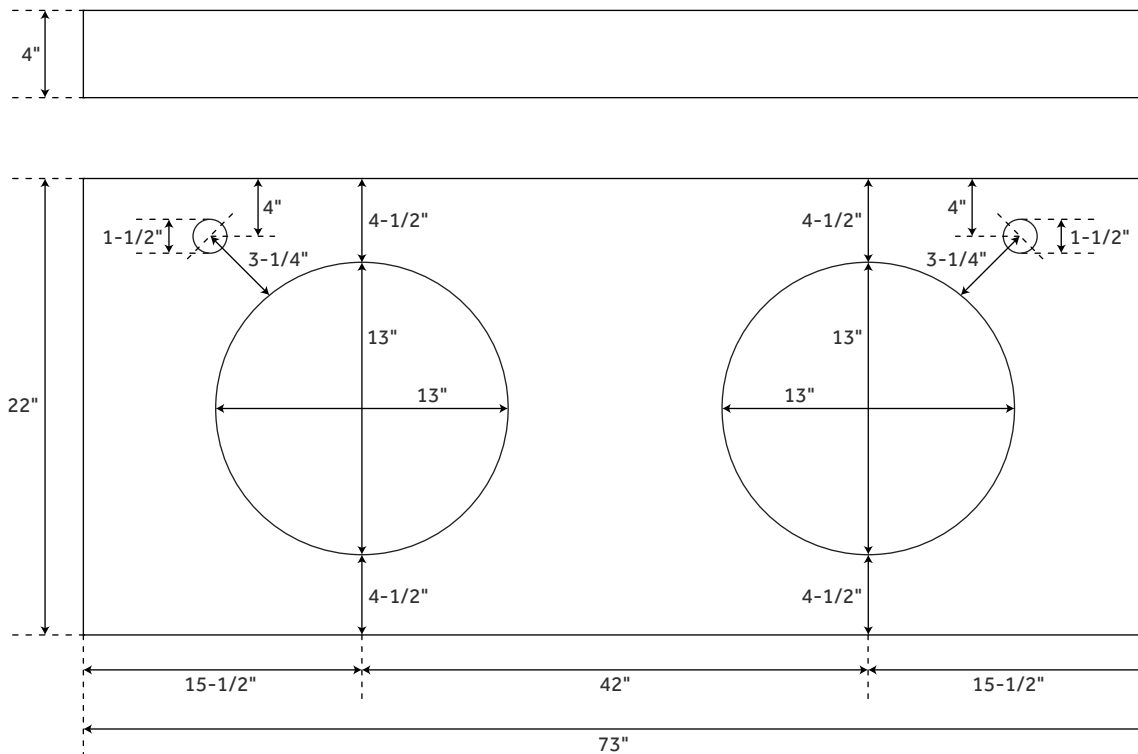

### FEATURES

- Basin Length: 17-1/8"
- Basin Width: 17-1/8"
- Drain Size: 1-1/2"
- Vanity Top Depth: 22"
- Vanity Top Width: 73"
- Vanity Top Thickness: 3cm