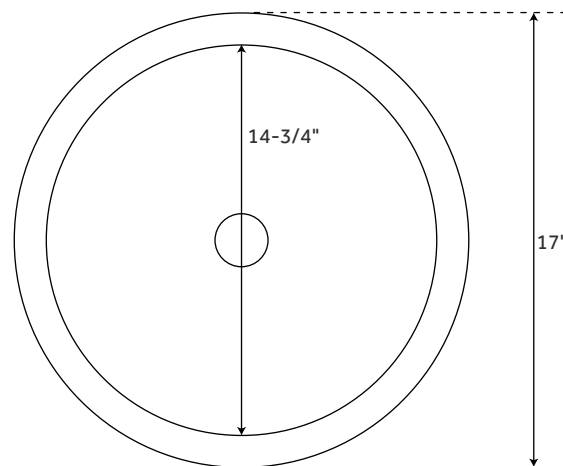

SIGNATURE HARDWARE

LIFETIME WARRANTY

See website for warranty information

All Measurements are approximate.

PAGE 3