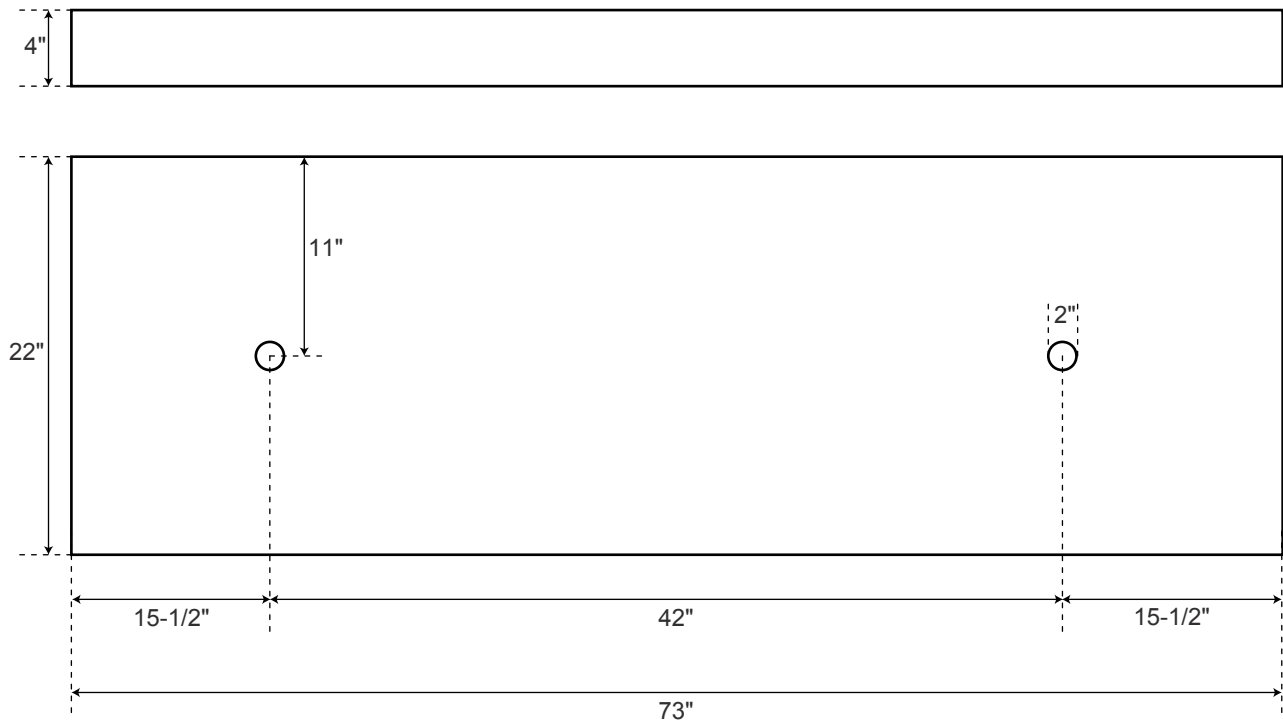

# 73" Stone & Wood

Vanity Top for Vessel Sinks

#### Approximate Weights

Granite	190 – 250 lbs.
Marble	190 – 230 lbs.
Quartz	205 – 215 lbs.
Wood	40 – 55 lbs.

\* Measurements are approximate. It is recommended to have the product at the job site before finalizing plumbing.