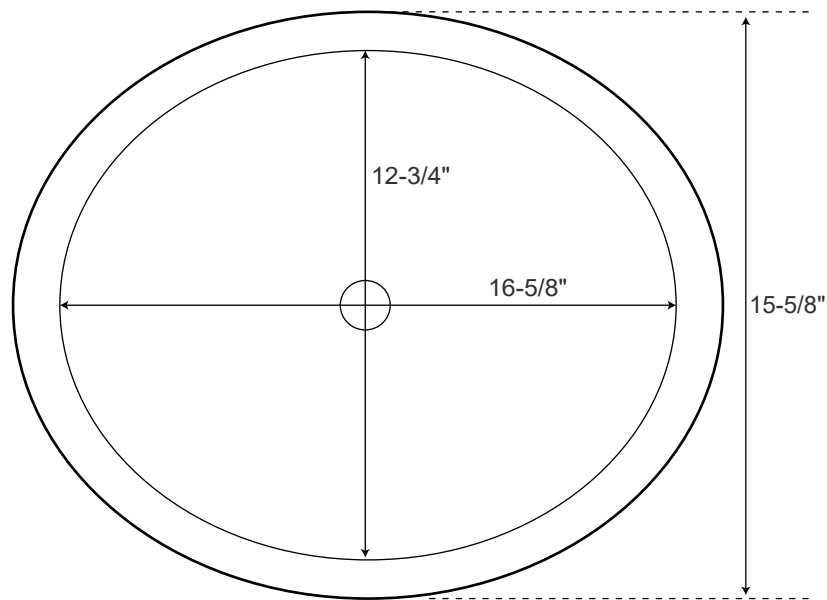

SPECIFICATIONS

Overall Dimensions	18-5/8" L x 15" W (front to back) x 7-3/4" H
Basin Dimensions	16" L x 12-1/2" W (front to back)
Water Depth to Rim	6"
Water Depth to Overflow	5"
Drain Hole	1-1/2"

Porcelain
Undermount Sink

All measurements are approximate.

Top

Front

SPECIFICATIONS

Overall Dimensions	19-3/8" L x 15-1/2" W (front to back) x 5-3/4" H
Basin Dimensions	16-5/8" L x 12-3/4" W (front to back)
Water Depth to Rim	5-5/8"
Water Depth to Overflow	N/A
Drain Hole	1-1/8"

Copper Undermount Sink

All measurements are approximate.

Top

Front