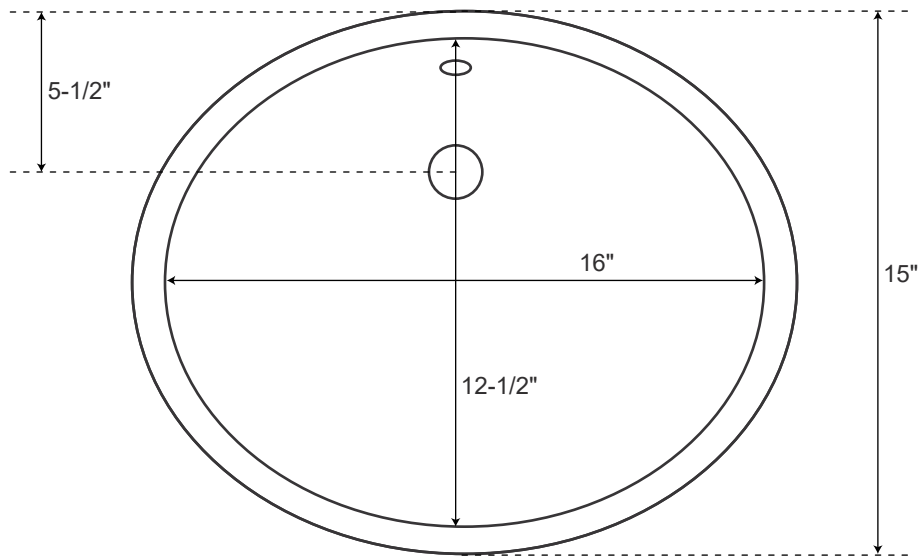

73" Stone

Vanity Top with
Undermount Sinks

Approximate Weights

Granite	190 – 210 lbs.
Marble	180 – 195 lbs.
Quartz	185 – 195 lbs

* Measurements are approximate. It is recommended to have the product at the job site before finalizing plumbing.

SPECIFICATIONS

Overall Dimensions	18-5/8" L x 15" W (front to back) x 7-3/4" H
Basin Dimensions	16" L x 12-1/2" W (front to back)
Water Depth to Rim	6"
Water Depth to Overflow	5"
Drain Hole	1-1/2"

Porcelain
Undermount Sink

All measurements are approximate.

Top

Front

SPECIFICATIONS

Overall Dimensions	19-3/8" L x 15-1/2" W (front to back) x 5-3/4" H
Basin Dimensions	16-5/8" L x 12-3/4" W (front to back)
Water Depth to Rim	5-5/8"
Water Depth to Overflow	N/A
Drain Hole	1-1/8"

Copper Undermount Sink

All measurements are approximate.

Top

Front