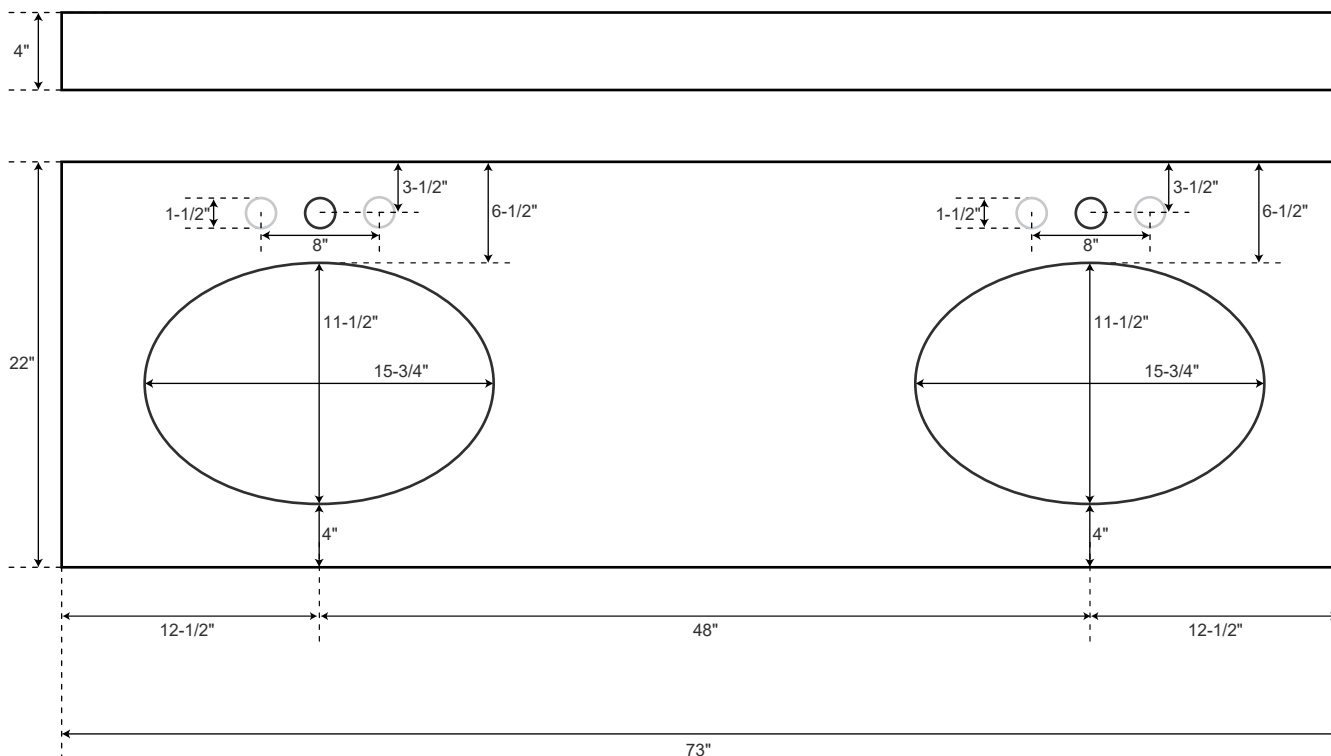

73" Stone

Vanity Top with
Undermount Sinks

Approximate Weights

Granite	190 – 210 lbs.
Marble	180 – 195 lbs.
Quartz	185 – 195 lbs

* Measurements are approximate. It is recommended to have the product at the job site before finalizing plumbing.

SPECIFICATIONS

Overall Dimensions	18-5/8" L x 15" W (front to back) x 7-3/4" H
Basin Dimensions	16" L x 12-1/2" W (front to back)
Water Depth to Rim	6"
Water Depth to Overflow	5"
Drain Hole	1-1/2"

Porcelain
Undermount Sink

All measurements are approximate.

Top

Front

SPECIFICATIONS

Overall Dimensions	19-3/8" L x 15-1/2" W (front to back) x 5-3/4" H
Basin Dimensions	16-5/8" L x 12-3/4" W (front to back)
Water Depth to Rim	5-5/8"
Water Depth to Overflow	N/A
Drain Hole	1-1/8"

Copper Undermount Sink

All measurements are approximate.

Top

Front