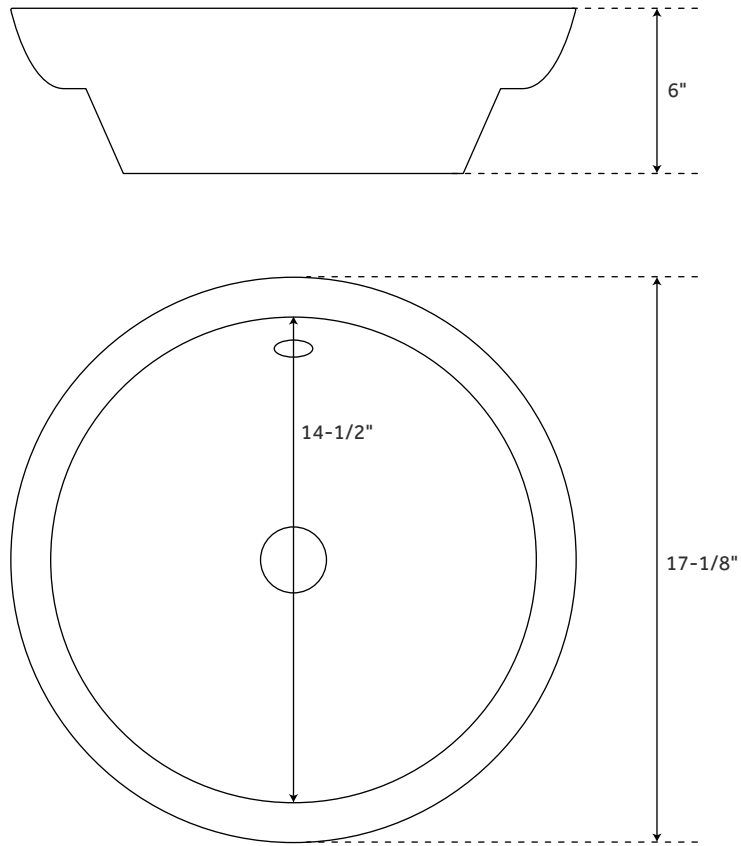

# 61" X 22"

### FEATURES

- Basin Length: 17-1/8"
- Basin Width: 17-1/8"
- Drain Size: 1-1/2"
- Vanity Top Depth: 22"
- Vanity Top Width: 61"
- Vanity Top Thickness: 3cm

### FEATURES

Basin Length: 17-1/8"  
Basin Width: 17-1/8"  
Drain Size: 1-1/2"  
Vanity Top Depth: 22"  
Vanity Top Width: 37"  
Vanity Top Thickness: 3cm