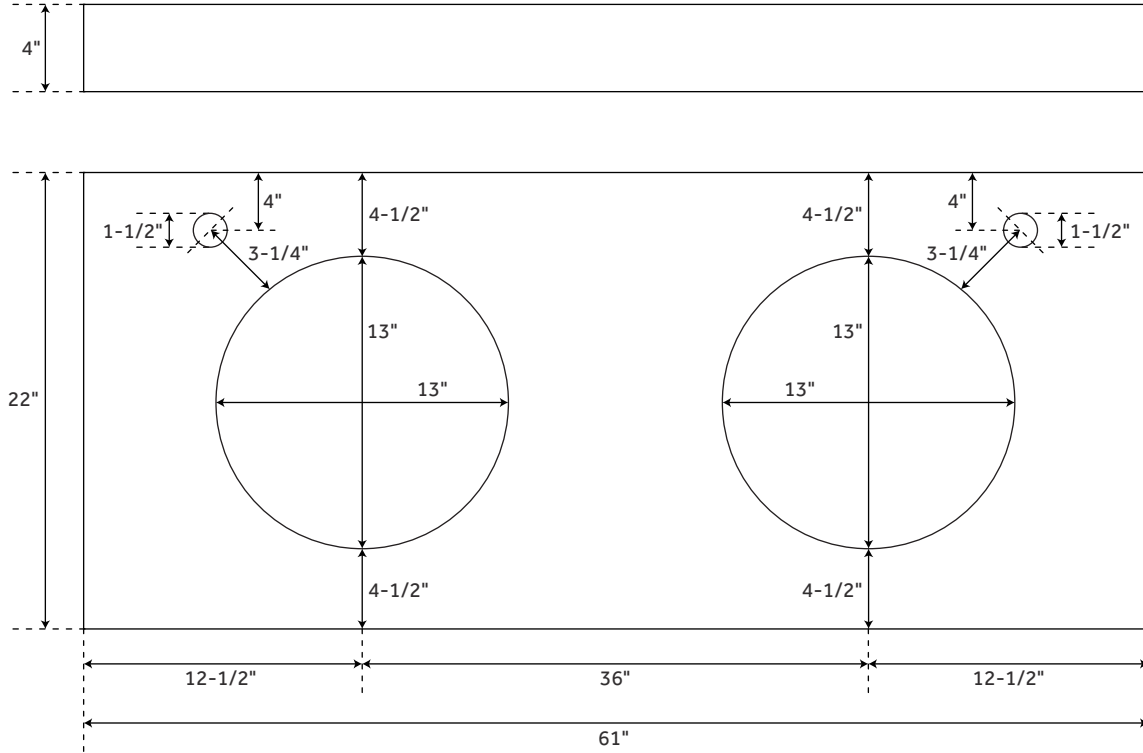

### FEATURES

- Basin Length: 17-1/8"
- Basin Width: 17-1/8"
- Drain Size: 1-1/2"
- Vanity Top Depth: 22"
- Vanity Top Width: 61"
- Vanity Top Thickness: 3cm