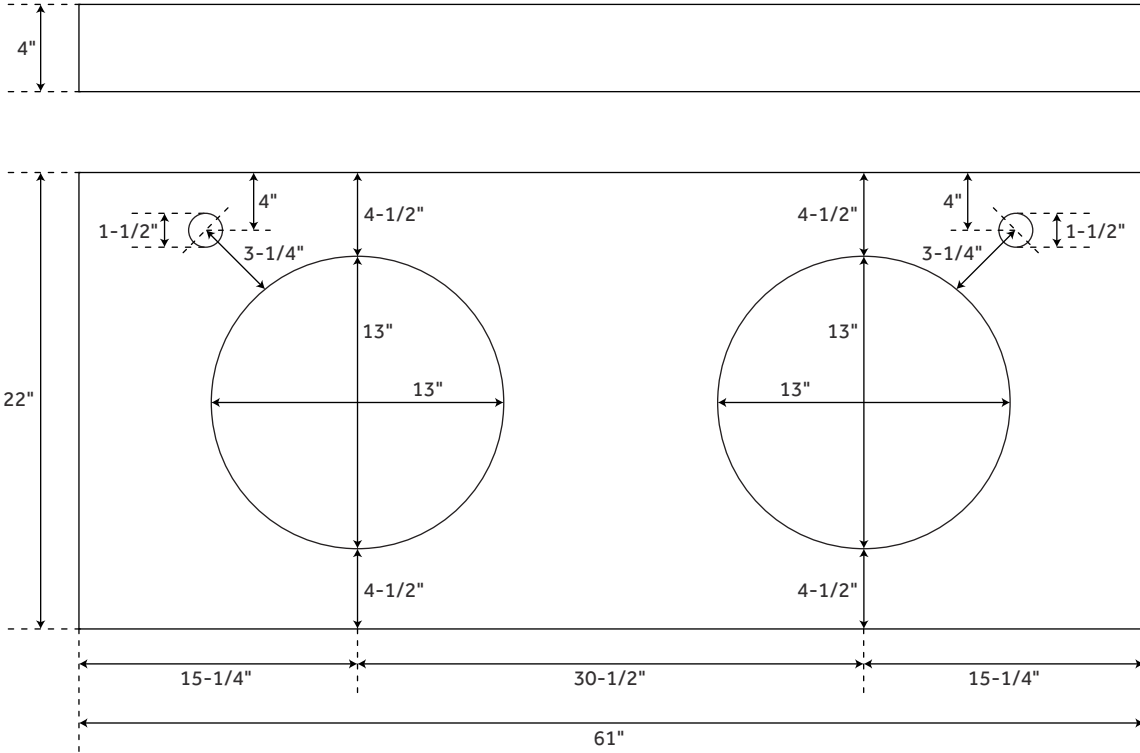

### FEATURES

- Basin Length: 17-1/8"
- Basin Width: 17-1/8"
- Drain Size: 1-1/2"
- Vanity Top Depth: 22"
- Vanity Top Width: 61"
- Vanity Top Thickness: 3cm

### FEATURES

Basin Length: 17-1/8"  
Basin Width: 17-1/8"  
Drain Size: 1-1/2"  
Vanity Top Depth: 22"  
Vanity Top Width: 37"  
Vanity Top Thickness: 3cm