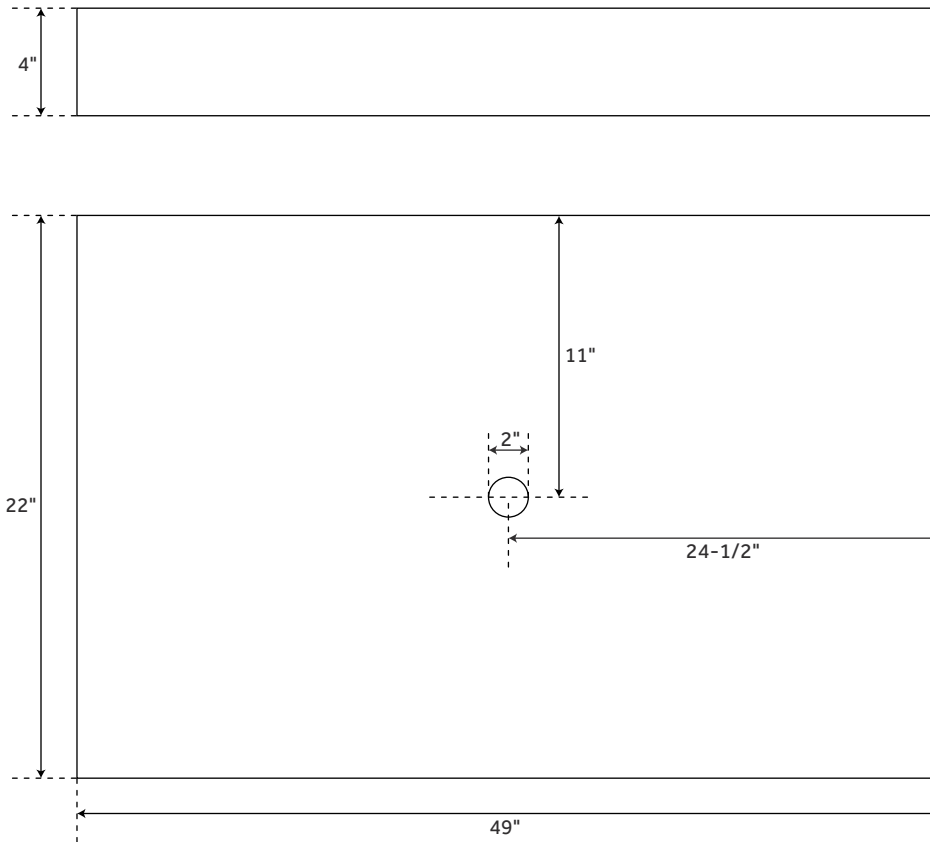

49" X 22"

VESSEL SINK VANITY TOP

SKU: 922805, 923327, 923333, 940309, 940310, 940311, 940330, 940331, 940332, 940351, 940352, 940353

VANITY TOP FEATURES

Number of Basins: 1
Sink Installation: Vessel
Stone Top Assembly Required: Yes
Wood Top Assembly Required: No
Faucet Centers: Single-Hole
Faucet Included: No
Sink Included: No
Stone Backsplash Included: Yes
Wood Backsplash Included: No

SIGNATURE HARDWARE Lifetime Warranty

See website for detailed warranty information.

CONTENTS

VANITY TOP PAGE 2

REVISED 07/17/2019

49" X 22"

STONE & WOOD VANITY TOP

SKU: 922805, 923327, 923333, 940309, 940310, 940311, 940330, 940331, 940332, 940351, 940352, 940353

FEATURES

- Vanity Top Depth: 22"
- Vanity Top Width: 49"
- Stone Vanity Top Thickness: 3cm
- Bamboo Vanity Top Thickness: 1"
- Teak Vanity Top Thickness: 1"

APPROXIMATE WEIGHTS

- Granite: 130 - 150 lbs.
- Marble: 125 - 150 lbs.
- Quartz: 135 - 145 lbs.
- Wood: 30 - 40 lbs.