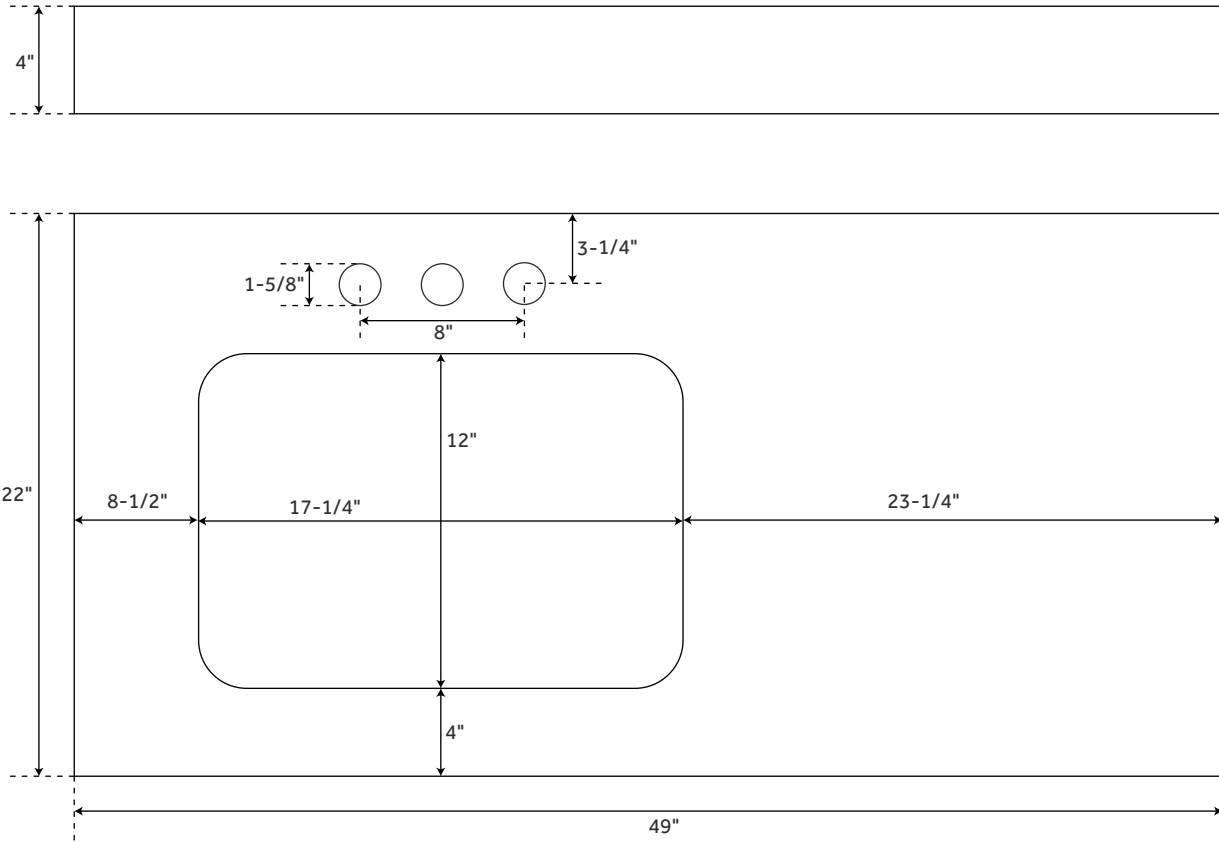

### FEATURES

Basin Length: 17-1/4"  
Basin Width: 12"  
Drain Size: 1-1/2"  
Vanity Top Depth: 22"  
Vanity Top Width: 49"  
Vanity Top Thickness: 3cm

### FEATURES

- Shape: Rectangle
- Sink Material: Porcelain
- Number Of Basins: 1
- Sink Installation: Undermount
- Faucet Centers: No Faucet Hole
- Overflow Hole: Yes
- Length: 20-1/4"
- Width: 14-3/4"
- Height: 7-5/8"
- Basin Length: 18-1/8"
- Basin Width: 12-3/4"
- Basin Depth: 5-1/2"
- Water Depth To Overflow: 4-1/8"
- Drain Included: Optional
- Faucet Included: No