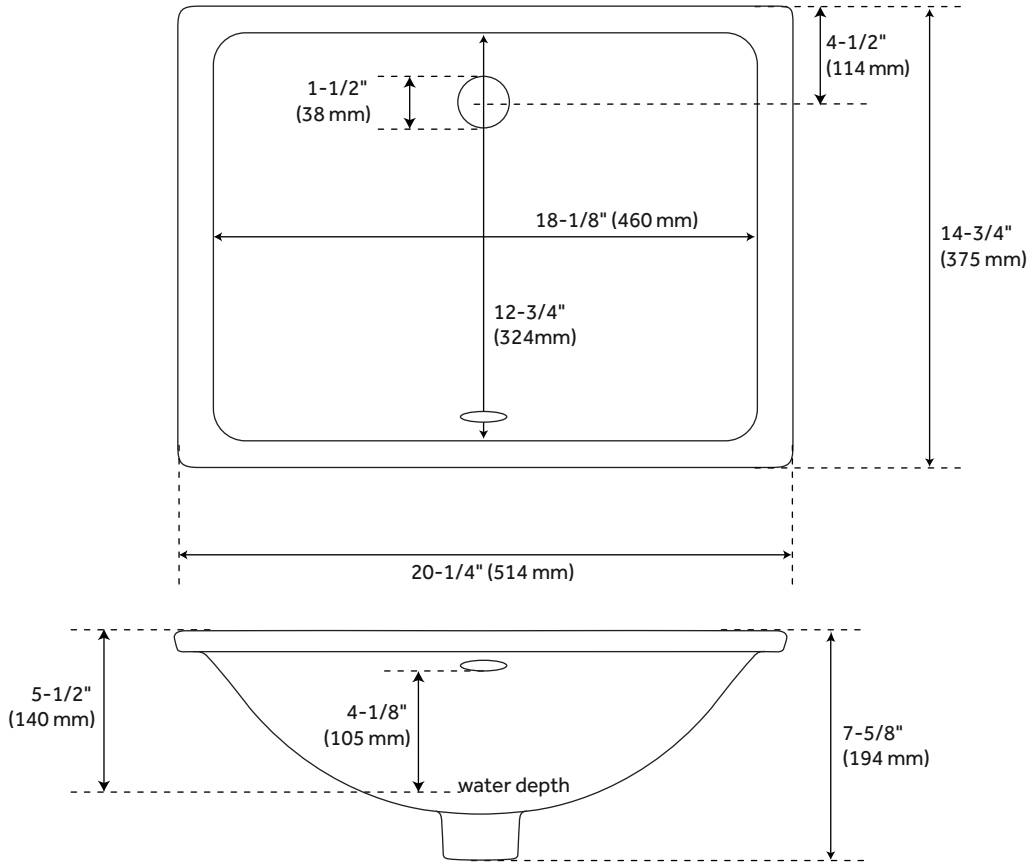

### FEATURES

Basin Length: 17-1/4"  
Basin Width: 12"  
Drain Size: 1-1/2"  
Vanity Top Depth: 22"  
Vanity Top Width: 49"  
Vanity Top Thickness: 3cm

### SIGNATURE HARDWARE LIFETIME WARRANTY

See website for warranty information

All Measurements are approximate.

It is recommended to have the product at the job site before finalizing plumbing.

Only stone tops include a backsplash.

# RECTANGULAR

### FEATURES

- Shape: Rectangle
- Sink Material: Porcelain
- Number Of Basins: 1
- Sink Installation: Undermount
- Faucet Centers: No Faucet Hole
- Overflow Hole: Yes
- Length: 20-1/4"
- Width: 14-3/4"
- Height: 7-5/8"
- Basin Length: 18-1/8"
- Basin Width: 12-3/4"
- Basin Depth: 5-1/2"
- Water Depth To Overflow: 4-1/8"
- Drain Included: Optional
- Faucet Included: No