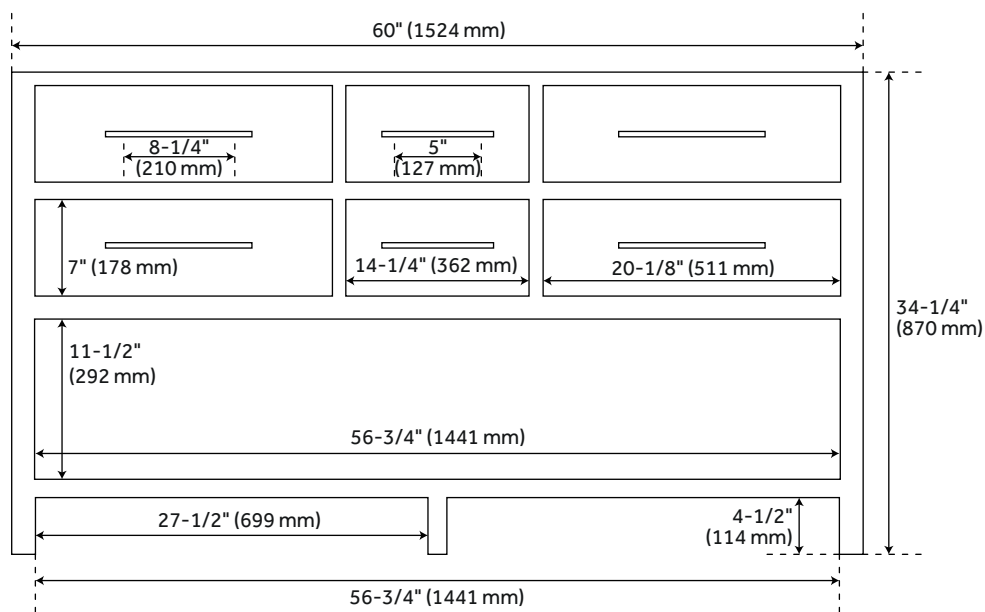

### CONTENTS

60" VANITY ..... PAGE 2

REVISED 08/03/2021

### FEATURES

Width: 60"  
Depth: 21"  
Height: 34-1/4"