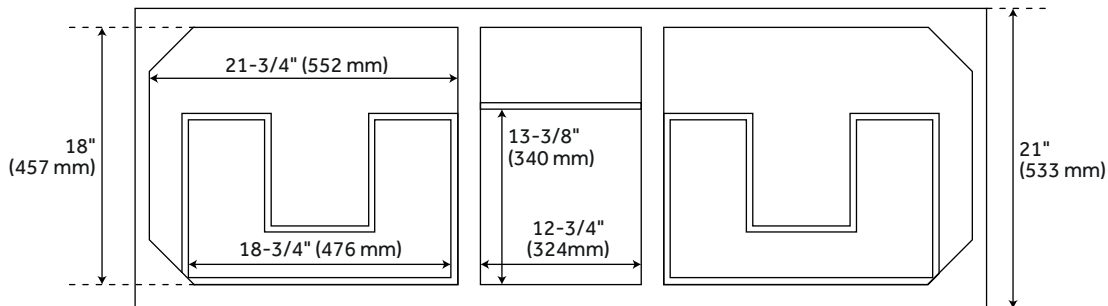

### CONTENTS

60" VANITY ..... PAGE 2

REVISED 08/03/2021

### FEATURES

Width: 60"  
Depth: 21"  
Height: 34-1/4"