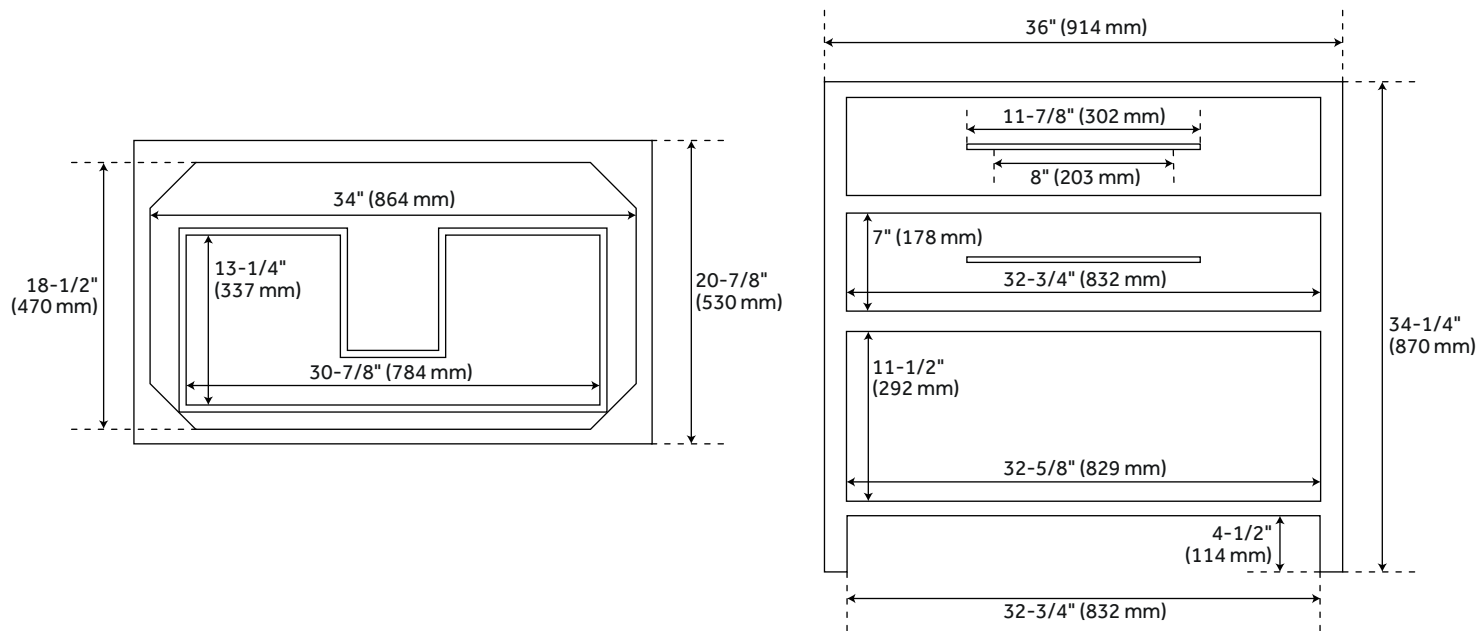

## CONTENTS

36" VANITY ..... PAGE 2

REVISED 03/16/2021

# 36" ROBERTSON

### FEATURES

Width: 36"  
Depth: 21"  
Height: 34-1/4"