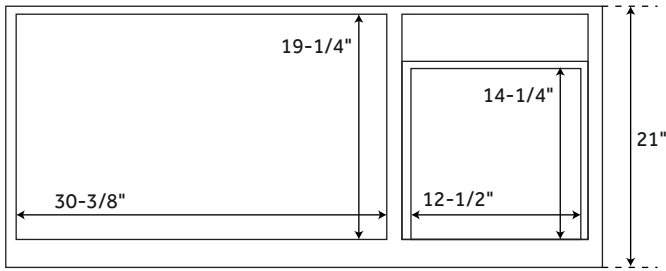

CONTENTS

48" VANITY PAGE 2

REVISED 10/13/2020

48" ALISO

VANITY CABINET - JAVA

SKU: 456345

FEATURES

Width: 48"
Depth: 21"
Height: 34-1/4"

PRODUCT IMAGE

All dimensions and specifications are nominal and may vary. Use actual products for accuracy in critical situations.

PAGE 2
Code: SHC3-48-TEA