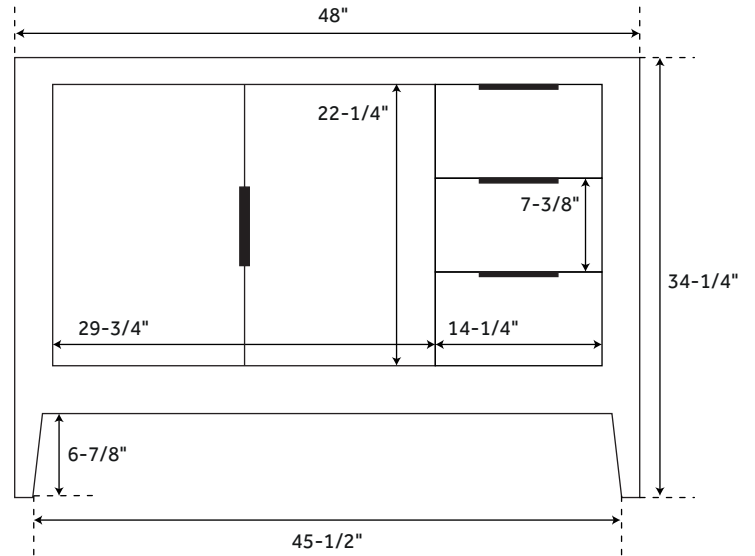

CONTENTS

48" VANITY PAGE 2

REVISED 10/13/2020

48" ALISO

VANITY CABINET - NATURAL TEAK

SKU: 456344

FEATURES

Width: 48"
Depth: 21"
Height: 34-1/4"

PRODUCT IMAGE

All dimensions and specifications are nominal and may vary. Use actual products for accuracy in critical situations.

PAGE 2
Code: SHC3-48-NT