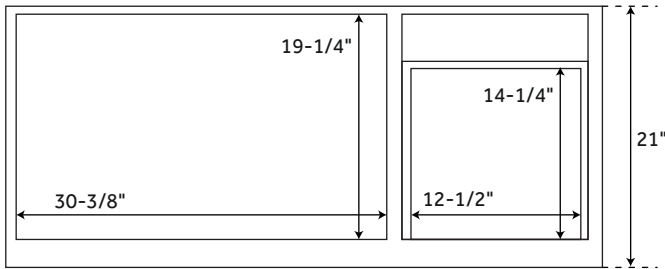

CONTENTS

48" VANITY PAGE 2

REVISED 10/13/2020

48" ALISO

VANITY CABINET - NATURAL TEAK

SKU: 456344

FEATURES

Width: 48"
Depth: 21"
Height: 34-1/4"

PRODUCT IMAGE

All dimensions and specifications are nominal and may vary. Use actual products for accuracy in critical situations.

PAGE 2
Code: SHC3-48-NT