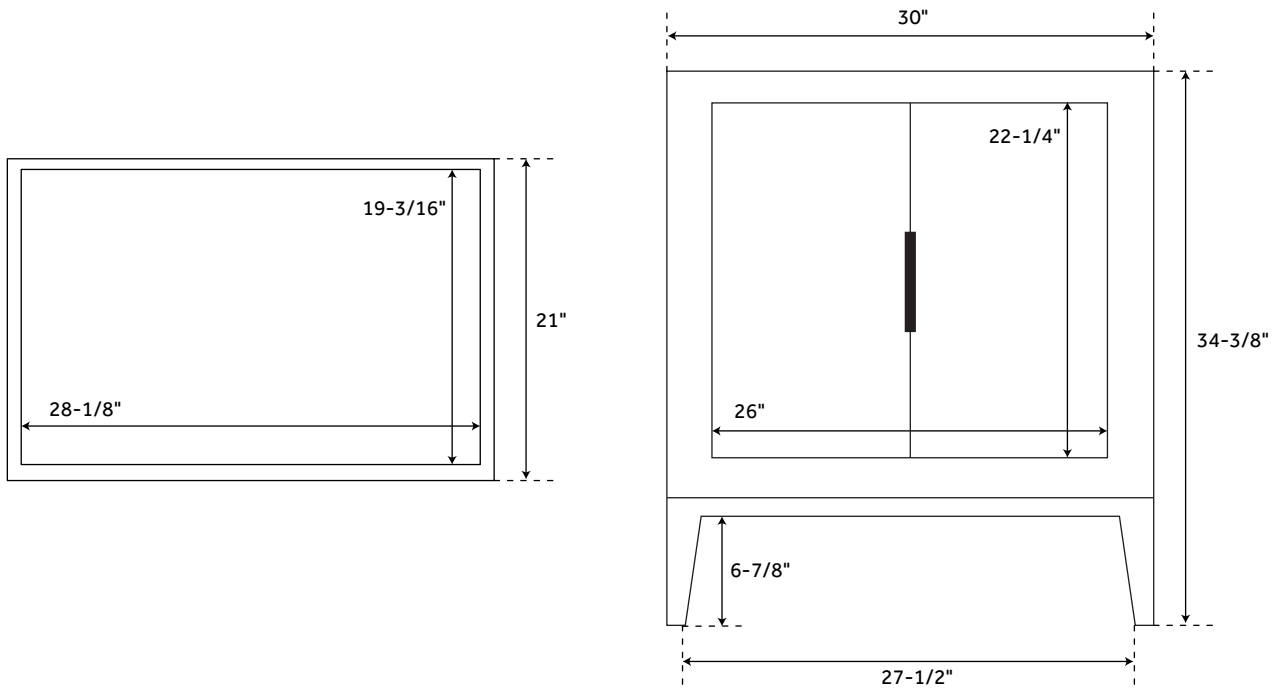

CONTENTS

30" VANITY PAGE 2

REVISED 10/13/2020

30" ALISO

VANITY CABINET - NATURAL TEAK

SKU: 456342

FEATURES

Width: 30"
Depth: 21"
Height: 34-3/8"

PRODUCT IMAGE

All dimensions and specifications are nominal and may vary. Use actual products for accuracy in critical situations.

PAGE 2
Code: SHC3-30-NT