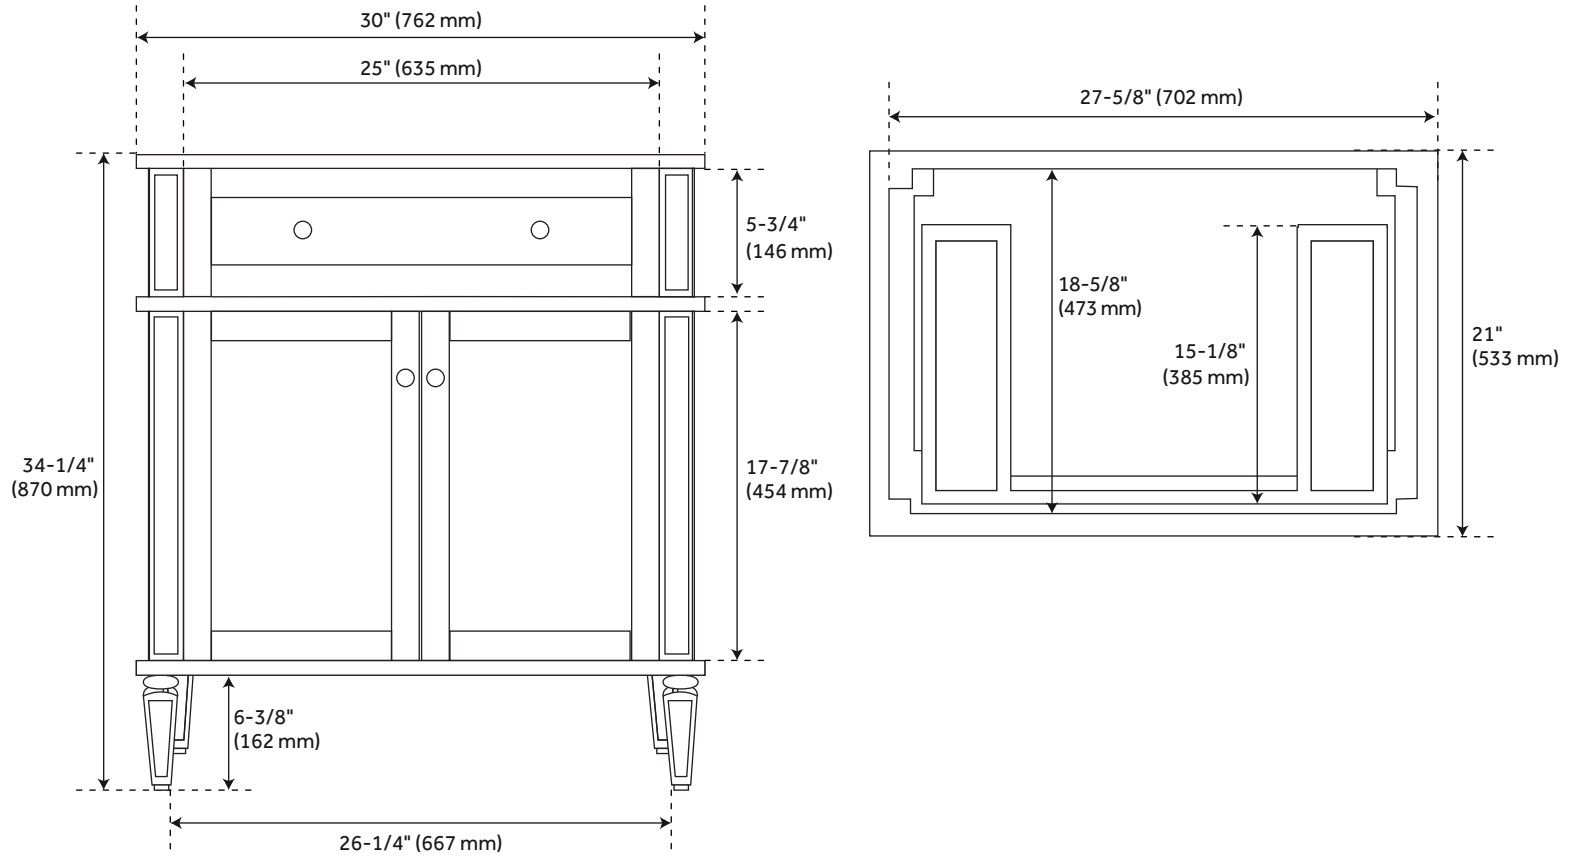

### FEATURES

Material: Mahogany  
Installation Type: Freestanding  
Number Of Basins: 1  
Number Of Doors: 2  
Number Of Drawers: 2  
Features: Matching Mirror, Soft-close Hinges  
Assembly Required: No  
Built-in Adjusters: Yes  
Dovetail Drawers: Yes  
Faucet Included: No

### FEATURES

Width: 30"  
Depth: 21"  
Height: 34-1/4"  
Rough-in: 21"