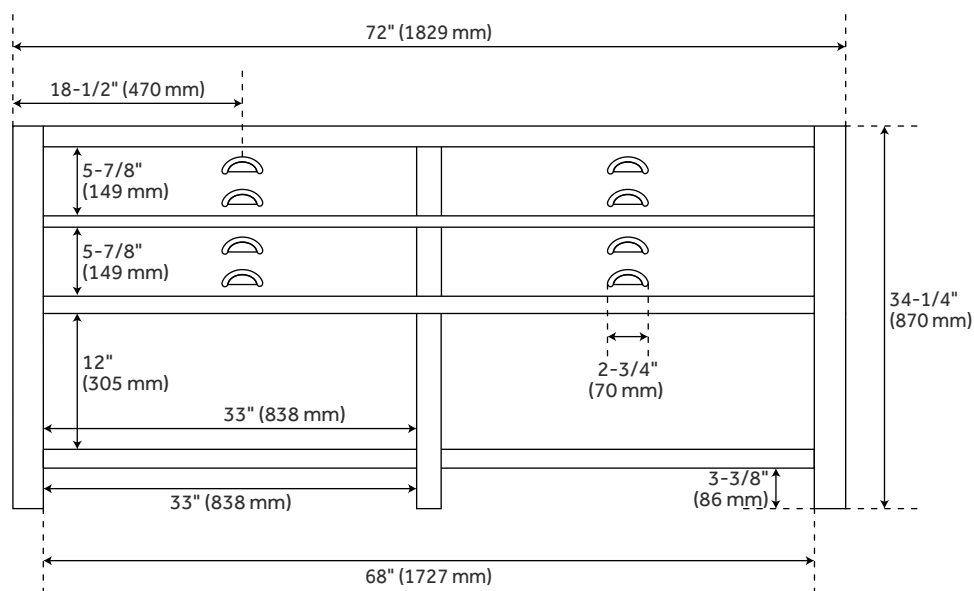

72" ANSEL

CONSOLE VANITY - WHITEWASH PINE

SKU: 453563

FEATURES

Product Finish: Whitewash Pine
Material: Wood
Installation Type: Freestanding
Number of Basins: 2
Number of Drawers: 4
Features: Matching Mirror,
Soft-Close Hinges
Assembly Required: No
Built-In Adjusters: Yes
Dovetail Drawers: Yes
Hardware Finish: Black
Faucet Included: No
Vanity Top Included: Optional
Mirror Included: Optional

CONTENTS

72" VANITY PAGE 2

REVISED 12/07/2020

72" ANSEL

CONSOLE VANITY - WHITEWASH PINE

SKU: 453563

FEATURES

- Width: 72"
- Depth: 21"
- Height: 34-1/4"
- Vanity Top Depth: 22"
- Vanity Top Width: 73"