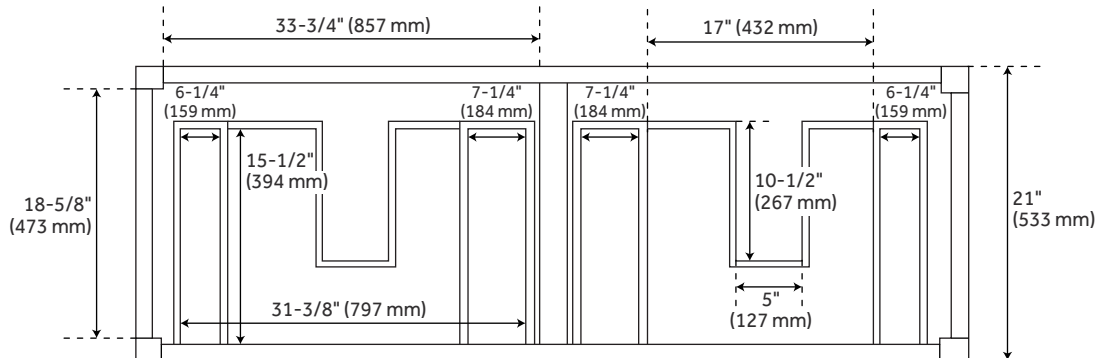

72" ANSEL

CONSOLE VANITY - WHITEWASH PINE

SKU: 453563

FEATURES

Product Finish: Whitewash Pine
Material: Wood
Installation Type: Freestanding
Number of Basins: 2
Number of Drawers: 4
Features: Matching Mirror,
Soft-Close Hinges
Assembly Required: No
Built-In Adjusters: Yes
Dovetail Drawers: Yes
Hardware Finish: Black
Faucet Included: No
Vanity Top Included: Optional
Mirror Included: Optional

CONTENTS

72" VANITY PAGE 2

REVISED 12/07/2020

72" ANSEL

CONSOLE VANITY - WHITEWASH PINE

SKU: 453563

FEATURES

- Width: 72"
- Depth: 21"
- Height: 34-1/4"
- Vanity Top Depth: 22"
- Vanity Top Width: 73"