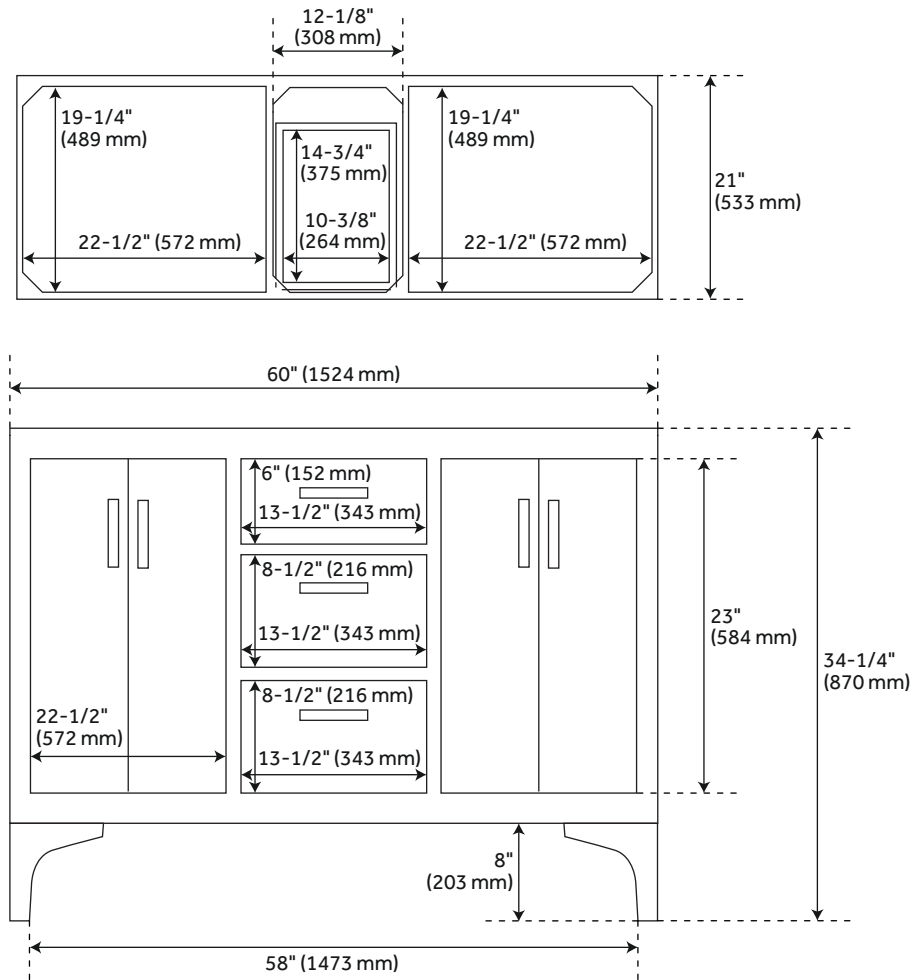

### FEATURES

Material: Wood  
Installation Type: Freestanding  
Number of Basins: 2  
Number of Doors: 4  
Number of Drawers: 3  
Features: Matching Mirror,  
Soft-Close Hinges  
Assembly Required: No  
Built-In Adjusters: Yes  
Dovetail Drawers: Yes  
Hardware Finish: Antique Gold  
Faucet Included: No  
Vanity Top Included: Optional  
Vanity Top Thickness: 3cm  
Mirror Included: Optional

### CONTENTS

60" VANITY ..... PAGE 2

REVISED 02/08/2021

### FEATURES

- Width: 60"
- Depth: 21"
- Height: 34-1/4"
- Vanity Top Depth: 22"
- Vanity Top Width: 61"