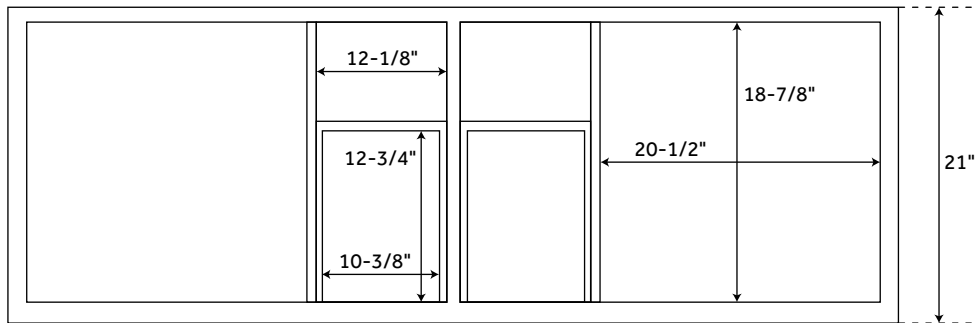

## CONTENTS

72" VANITY ..... PAGE 2

REVISED 05/04/2021

## FEATURES

Width: 72"  
Depth: 21"  
Height: 33-1/4"