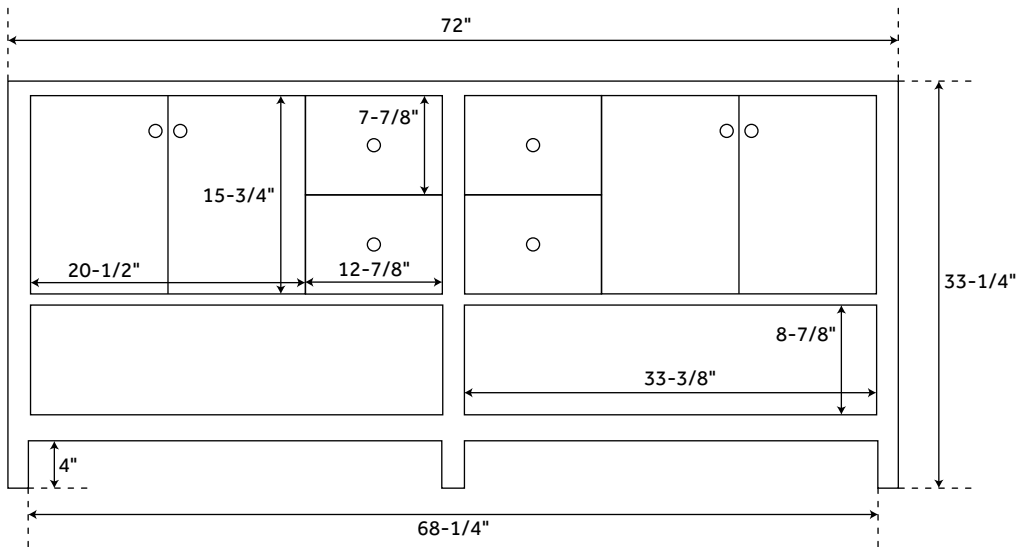

## CONTENTS

72" VANITY ..... PAGE 2

REVISED 05/04/2021

## FEATURES

Width: 72"  
Depth: 21"  
Height: 33-1/4"

## PRODUCT IMAGE

All dimensions and specifications are nominal and may vary. Use actual products for accuracy in critical situations.

PAGE 2