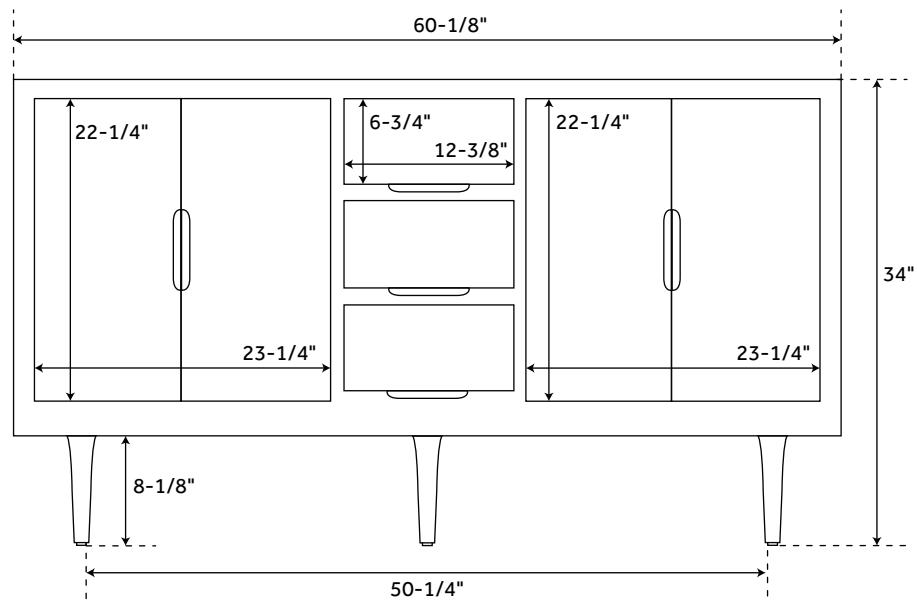

60" BIVINS

VANITY - TEA / BLACK TEAK

SKU: 450192

FEATURES

Installation Type: Freestanding
Number of Basins: 2
Number of Doors: 4
Number of Drawers: 3
Width: 60-1/8"
Depth: 21"
Height: 34"
Assembly Required: No
Built-In Adjusters: Yes
Dovetail Drawers: Yes
Faucet Included: No
Sink Included: Optional
Vanity Top Included: Optional
Mirror Included: Optional