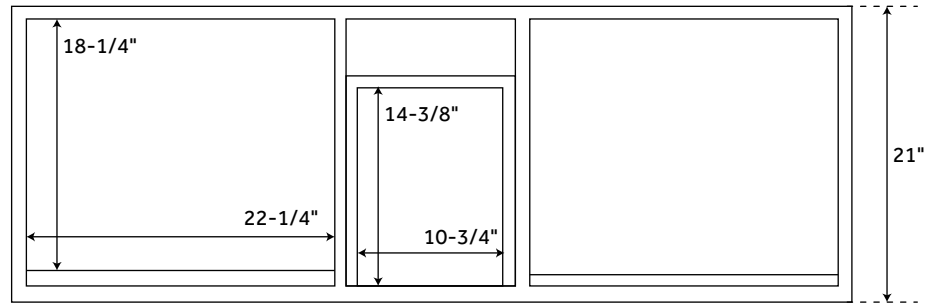

60" BIVINS

VANITY - TEA / BLACK TEAK

SKU: 450192

FEATURES

Installation Type: Freestanding
Number of Basins: 2
Number of Doors: 4
Number of Drawers: 3
Width: 60-1/8"
Depth: 21"
Height: 34"
Assembly Required: No
Built-In Adjusters: Yes
Dovetail Drawers: Yes
Faucet Included: No
Sink Included: Optional
Vanity Top Included: Optional
Mirror Included: Optional