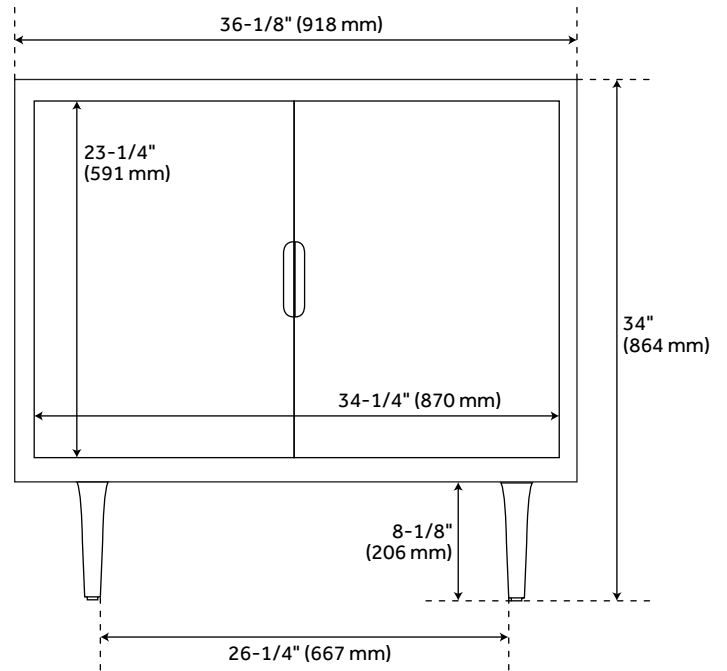

36" BIVINS

VANITY - NATURAL TEAK

SKU: 450188

FEATURES

- Material: Teak
- Installation Type: Freestanding
- Number of Doors: 2
- Assembly Required: No
- Built-In Adjusters: Yes
- Faucet Included: No
- Sink Included: Optional
- Vanity Top Included: Optional

CONTENTS

36" VANITY PAGE 2

REVISED 03/29/2021

36" BIVINS

VANITY - NATURAL TEAK

SKU: 450188

FEATURES

Width: 36-1/8"

Depth: 21"

Height: 34"

PRODUCT IMAGE

All dimensions and specifications are nominal and may vary. Use actual products for accuracy in critical situations.

PAGE 2