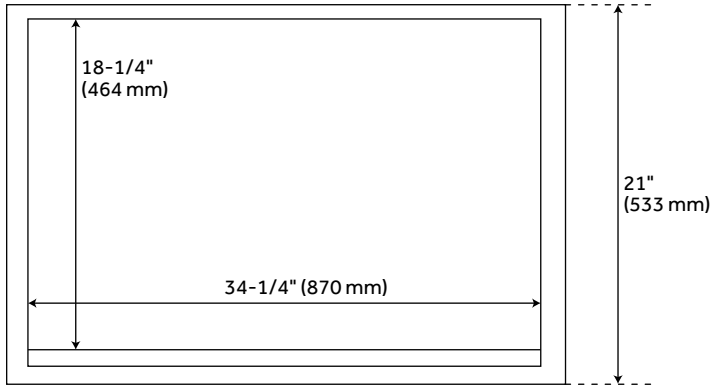

CONTENTS

36" VANITY PAGE 2

REVISED 03/29/2021

36" BIVINS

VANITY - NATURAL TEAK

SKU: 450188

FEATURES

Width: 36-1/8"

Depth: 21"

Height: 34"

PRODUCT IMAGE

All dimensions and specifications are nominal and may vary. Use actual products for accuracy in critical situations.

PAGE 2