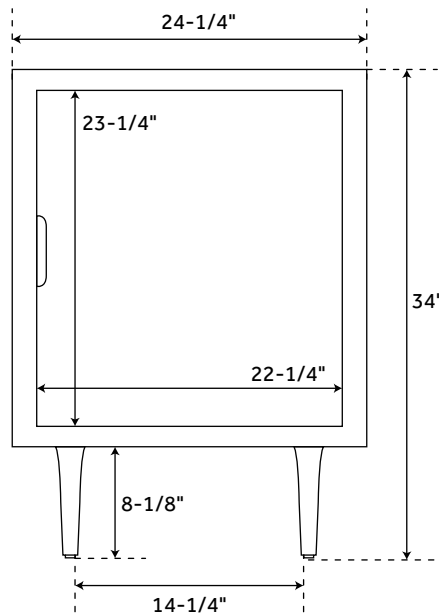

24" BIVINS

VANITY - WALNUT / BLACK TEAK

SKU: 450186

FEATURES

Installation Type: Freestanding
Number of Basins: 1
Number of Doors: 1
Width: 24-1/4"
Depth: 21"
Height: 34"
Assembly Required: No
Built-In Adjusters: Yes
Faucet Included: No
Sink Included: Optional
Vanity Top Included: Optional
Mirror Included: Optional