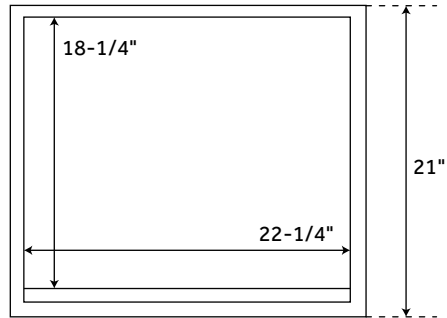

24" BIVINS

VANITY - WALNUT / BLACK TEAK

SKU: 450186

FEATURES

Installation Type: Freestanding
Number of Basins: 1
Number of Doors: 1
Width: 24-1/4"
Depth: 21"
Height: 34"
Assembly Required: No
Built-In Adjusters: Yes
Faucet Included: No
Sink Included: Optional
Vanity Top Included: Optional
Mirror Included: Optional