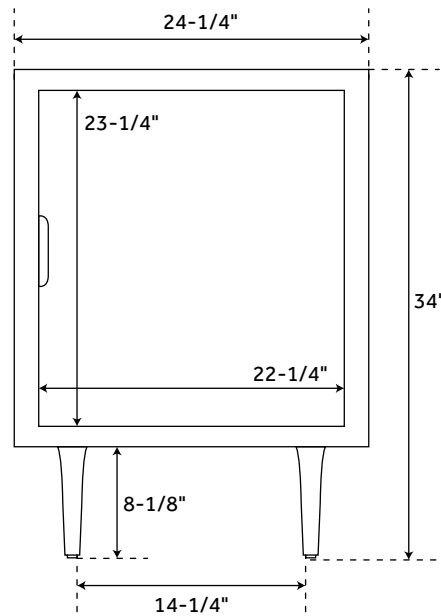

24" BIVINS

VANITY - TEAK

SKU: 450185

FEATURES

Installation Type: Freestanding
Number of Basins: 1
Number of Doors: 1
Width: 24-1/4"
Depth: 21"
Height: 34"
Assembly Required: No
Built-In Adjusters: Yes
Faucet Included: No
Sink Included: Optional
Vanity Top Included: Optional
Mirror Included: Optional