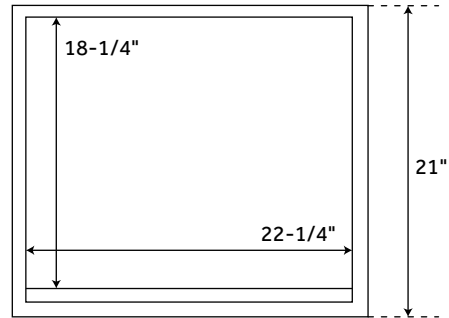

24" BIVINS

VANITY - TEAK

SKU: 450185

FEATURES

Installation Type: Freestanding
Number of Basins: 1
Number of Doors: 1
Width: 24-1/4"
Depth: 21"
Height: 34"
Assembly Required: No
Built-In Adjusters: Yes
Faucet Included: No
Sink Included: Optional
Vanity Top Included: Optional
Mirror Included: Optional