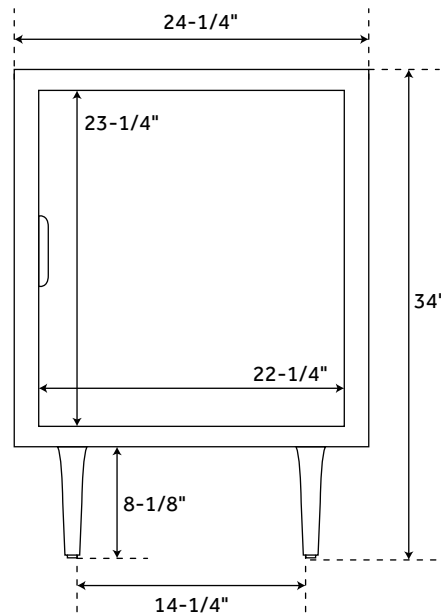

24" BIVINS

VANITY - WHITE / BLACK

SKU: 450184

FEATURES

Installation Type: Freestanding
Number of Basins: 1
Number of Doors: 1
Width: 24-1/4"
Depth: 21"
Height: 34"
Assembly Required: No
Built-In Adjusters: Yes
Faucet Included: No
Sink Included: Optional
Vanity Top Included: Optional
Mirror Included: Optional