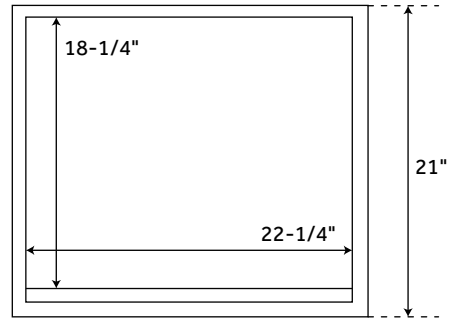

24" BIVINS

VANITY - WHITE / BLACK

SKU: 450184

FEATURES

Installation Type: Freestanding
Number of Basins: 1
Number of Doors: 1
Width: 24-1/4"
Depth: 21"
Height: 34"
Assembly Required: No
Built-In Adjusters: Yes
Faucet Included: No
Sink Included: Optional
Vanity Top Included: Optional
Mirror Included: Optional