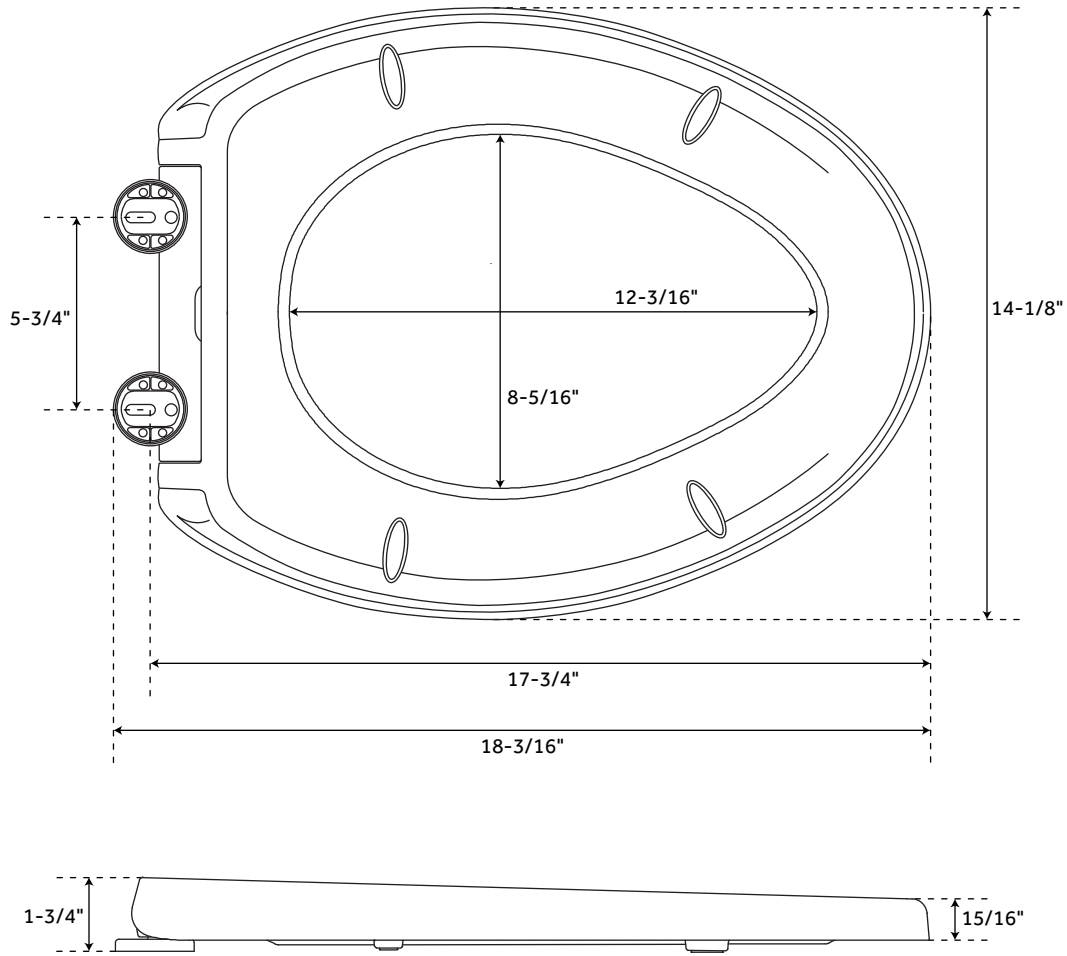

CONTEMPORARY

EASY CLEAN TOILET SEAT - ELONGATED BOWL - WHITE

SKU: 447330

FEATURES

Product Finish: White
Material: Porcelain
Length: 14-1/8"
Width: 17-3/4"
Height: 1-3/4"

SIGNATURE HARDWARE LIFETIME WARRANTY

See website for warranty information

All dimensions and specifications are nominal and may vary. Use actual products for accuracy in critical situations.

REVISED 09/05/2019
CODE: SHTSEZ201WH