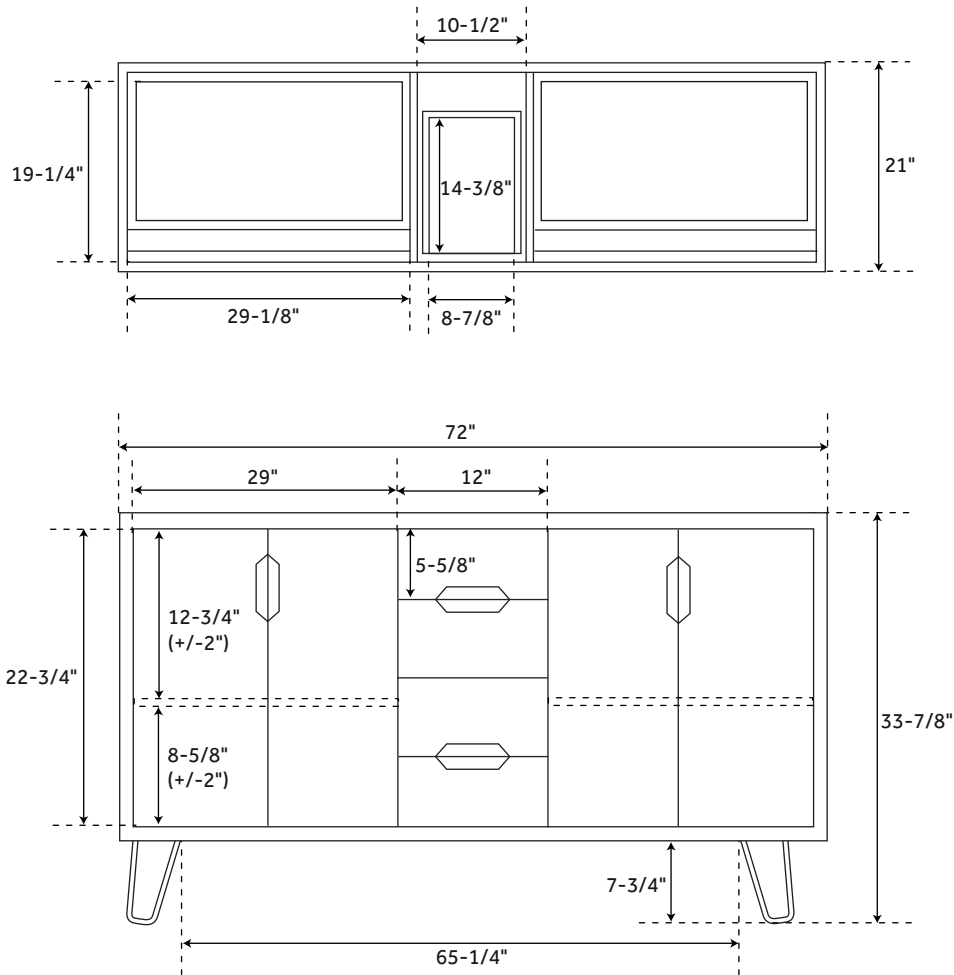

72" MILLIE

TEAK DOUBLE BATHROOM VANITY

SKU: 447308, 447309, 447310

FEATURES

Rough-in: 23-1/2"

SIGNATURE HARDWARE

LIFETIME WARRANTY

See website for warranty information