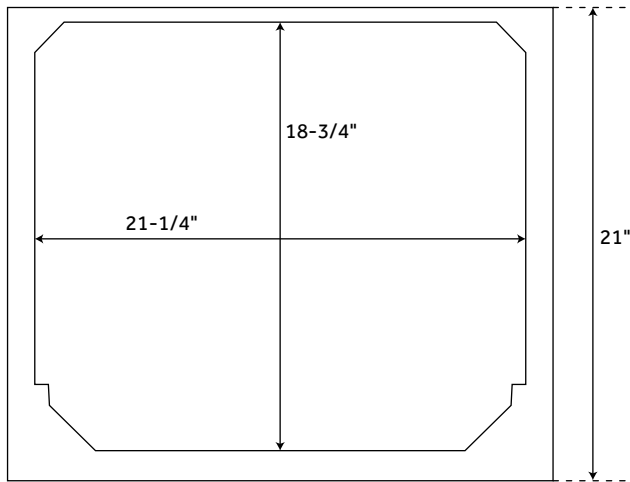

24" QUEN

VANITY

SKU: 446040, 446041, 446042, 446043, 446044, 446045, 446382, 446383, 446384, 446385

FEATURES

Rough-in: 21"
Material: Wood
Installation Type: Freestanding
Number of Basins: 1
Number of Doors: 2
Number of Drawers: 1
Features: Soft-Close Hinges
Width: 24"
Depth: 21"
Height: 34-1/4"
Assembly Required: No
Faucet Centers: Single-Hole
Faucet Included: No
Vanity Top Included: Optional
Vanity Top Depth: 22"
Vanity Top Width: 25"
Backsplash: Yes