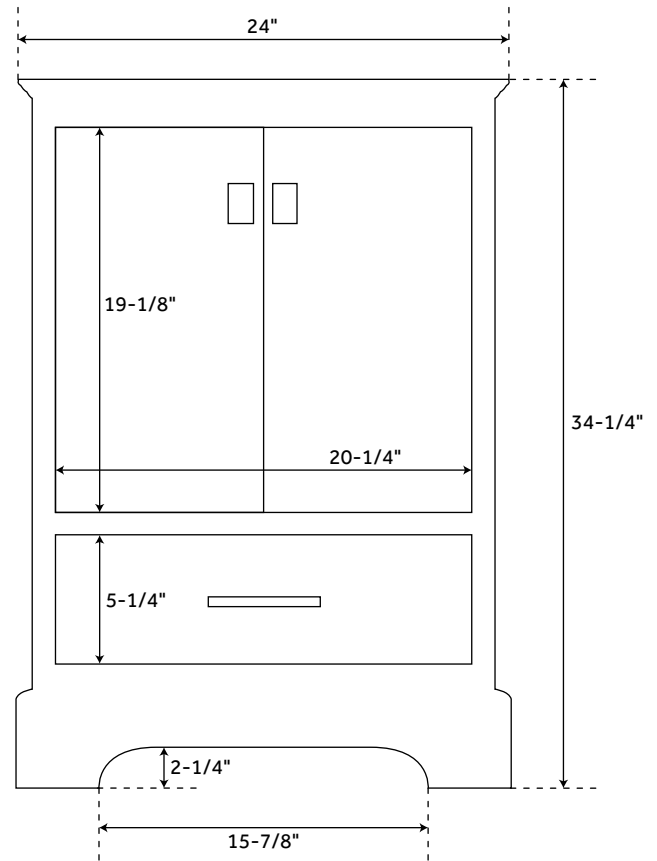

24" QUEN

VANITY

SKU: 446040, 446041, 446042, 446043, 446044, 446045, 446382, 446383, 446384, 446385

FEATURES

Rough-in: 21"
Material: Wood
Installation Type: Freestanding
Number of Basins: 1
Number of Doors: 2
Number of Drawers: 1
Features: Soft-Close Hinges
Width: 24"
Depth: 21"
Height: 34-1/4"
Assembly Required: No
Faucet Centers: Single-Hole
Faucet Included: No
Vanity Top Included: Optional
Vanity Top Depth: 22"
Vanity Top Width: 25"
Backsplash: Yes